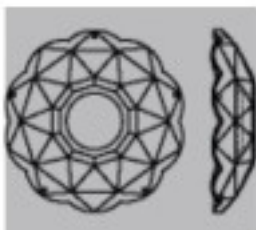

SWAROVSKI CRYSTAL > Strass Swarovski Crystal > Arandelas Strass Swarovski

Subfamilia **Arandelas Strass Swarovski**

Imagen	Artículo	Descripción	Lote	Precio/Unidad
	112804595BS	Arandela 8045/110mm Blue Shade Swarovski Crystal	6 (Pedido mínimo)	64,21 €

Referencia: 5058591