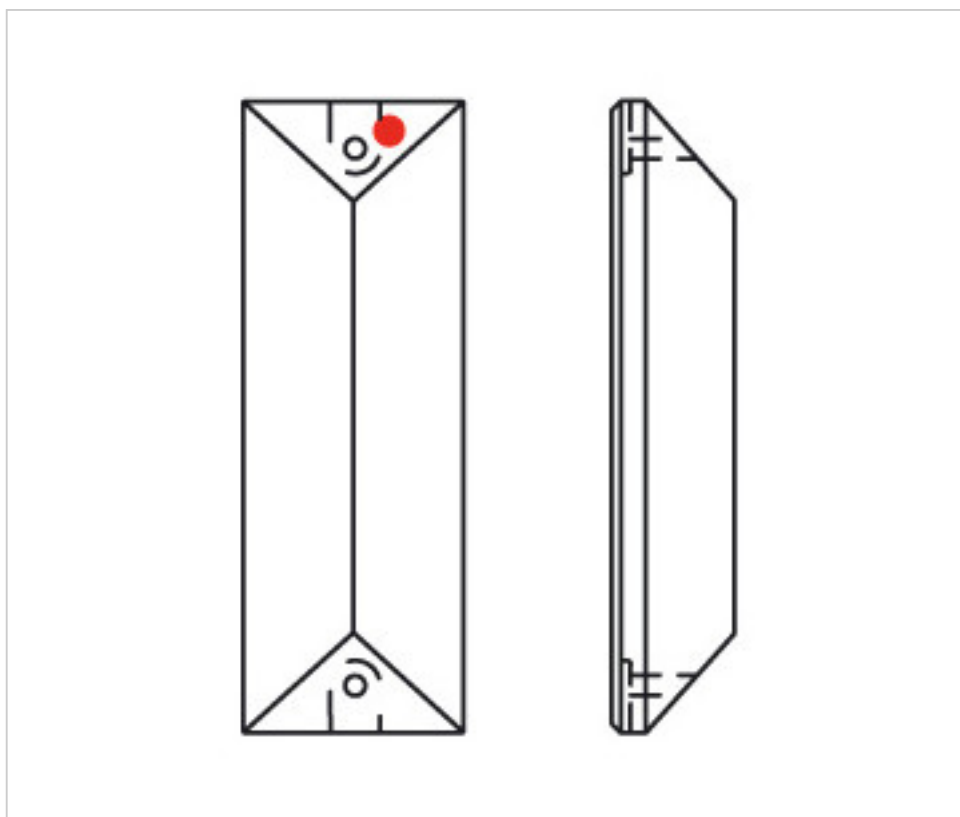

SWAROVSKI CRYSTAL > Strass Swarovski Crystal > Alargos Strass Swarovski
Alargos Strass Swarovski

112832276MSSG - 5288825

Alargo 8322/76x22mm 2 taladros Medium Sapphire Silver Glaze Swarovski

24 de agosto de 2024, 11:33

Alargo 8322/76x22mm 2 taladros Medium Sapphire Silver Glaze Swarovski

DOCUMENTOS

 [Alargo 8322/76x22mm 2 taladros Medium Sapphire Silver Glaze Swarovski](#)
