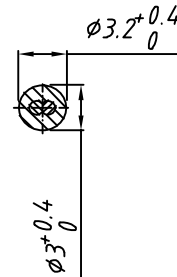

section A - A
scale 2:1

type of packing:
50 pieces in a bunch

Overall length L_0 : 150	Cut length L_c : 210	Scale: 1:1	Size: A4	Tolerance: DIN/ISO 2768 c
Working length L_w : 139	Support length L_s : 145	Mass: 1,4g	AG:	Material: various
		MC:	Surface: various	
	Date	Name	Designation	
	Work 02.08.04	B. Schwachhöfer	special cable $\phi 1,2\text{ mm}$ loop; $L_0 = 150\text{ mm}$; loop	
	Change 02.02.07	P. Schuffenhauer		
	Release:			
	REUTLINGER® Frankfurt am Main — Germany		Drawing No. K - 195.390.706 - A - GB	Sheet 1
Δ cable standart	02.02.07	PS	Ser. No.	7 Sh.
Status	Change	Date	Name	Caution Copyright Repltd.