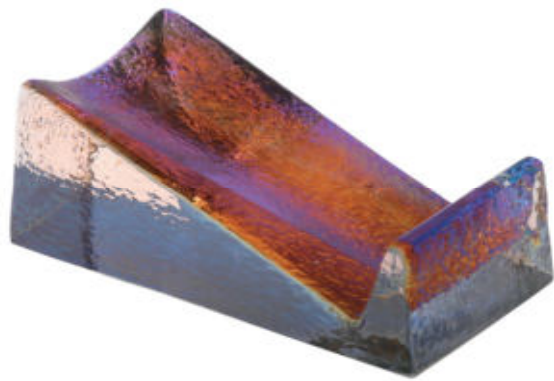

EURO
piece

EURO
piece

EURO
piece

EURO
piece

EURO
piece

CRYSTAL CLEAR

CRYSTAL BB

CRYSTAL VM