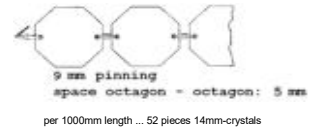

available pinning-style

* CONNECTOR-pinning ... classic style

* PLAIN-CLIP-pinning ... modern style

pinning-material

available in
BRASS
CHROME
GOLD

available pinning-sizes

other combinations

of crystal-sizes
or coatings
or colors
are available
on request.