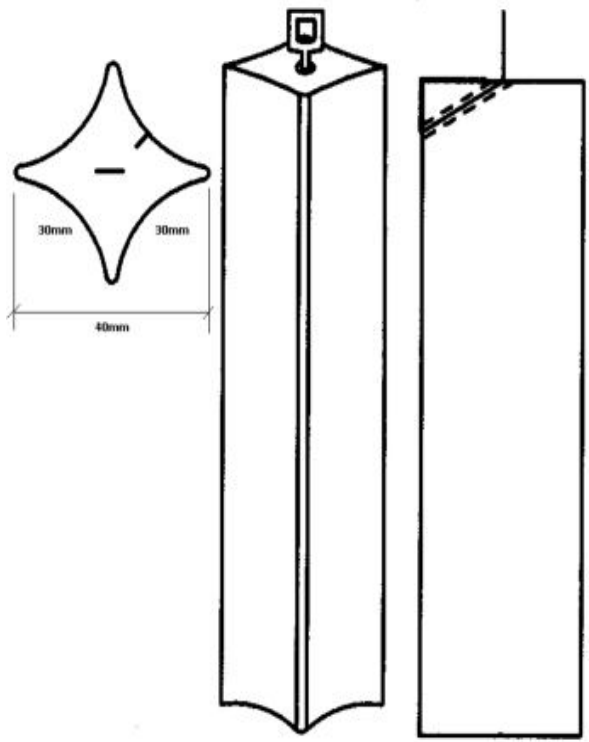

CRYSTAL	minimum quantity	
CLEAR		
EURO piece	BOX pieces	CARTON pieces

Z.9594 (chandelier crystal)

diameter: 30x30 x40 mm
safety-suspension: DRILLED HOLE Ø 2.5mm
metal-clip: CHROME-PLATED

100 mm	■	16	192
150 mm	■	12	144
200 mm	■	6	72
250 mm	■	6	72
280 mm	■	6	72
300 mm	■	6	72
350 mm	■	6	72
400 mm	■	6	72
450 mm	■	6	72
500 mm	■	6	72
550 mm	■	6	72
600 mm	■	6	72
650 mm	■	6	72
700 mm	■	6	72
750 mm	■	6	72
800 mm	■	6	72
850 mm	■	6	72
900 mm	■	6	72
950 mm	■	6	72
1000 mm	■	6	72

+ other lengths : on request

+ special cuts : on request

metal-clip:
GOLD-COLOR
on request (same price)