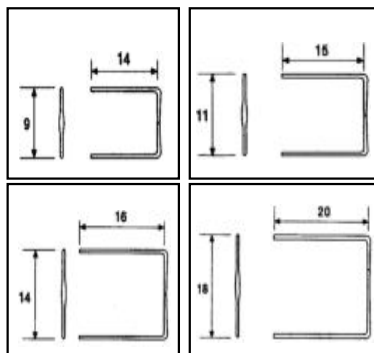

Z.9153 (plain-clip ... long-legged)

9 mm - long-legged

■	■	■	7.230

11 mm - long-legged

■	■	■	6.280

14 mm - long-legged

■	■	■	4.500

18 mm - long-legged

■	■	■	3.700