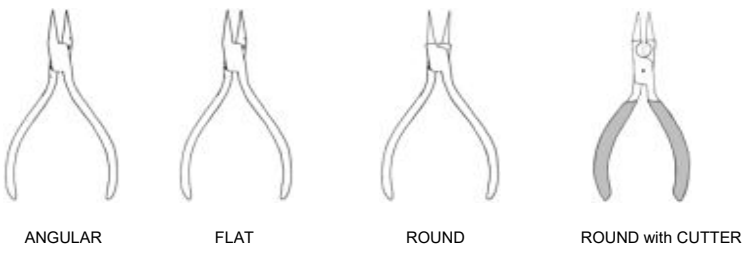

minimum quantity
EURO		CARTON
piece		pieces

PINNING & CLEANING & GLUEING - ACCESSORIES

Z.9090 (iron - pinning stand)

ANGULAR	■	1

Z.9095 TYPE I (iron - pinning pliers)

ANGULAR	■	1
FLAT	■	1
ROUND	■	1
ROUND with CUTTER	■	1

Z.9095 TYPE II (iron - crimping pliers)

for cable-end squeeze-rings	■	1

Z.9095 TYPE III (iron - crimping pliers)

for loop-making squeeze-rings	■	1