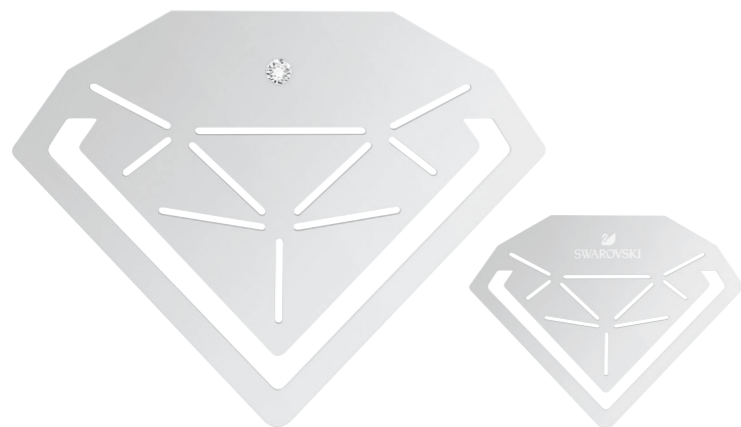

SCARF
5231605-1
Color: crystal / gray / 65% polyester / 35% viscose
180 x 40 cm / 70 3/4 x 15 3/4 in

CHATON BOOKMARK
5468800-1
Color: crystal / silver / stainless steel
6.3 x 5 x 0.1 cm / 2 1/2 x 2 x 1/16 in