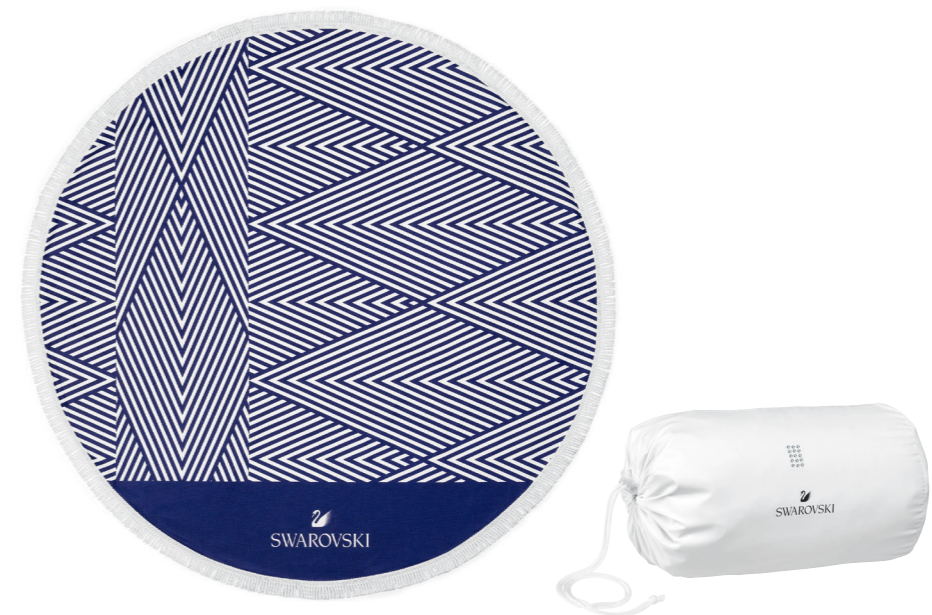

BEACH TOWEL
5358075-1
Color: crystal / white/blue / 100% cotton
Ø 150 cm / Ø 59 1/8 in