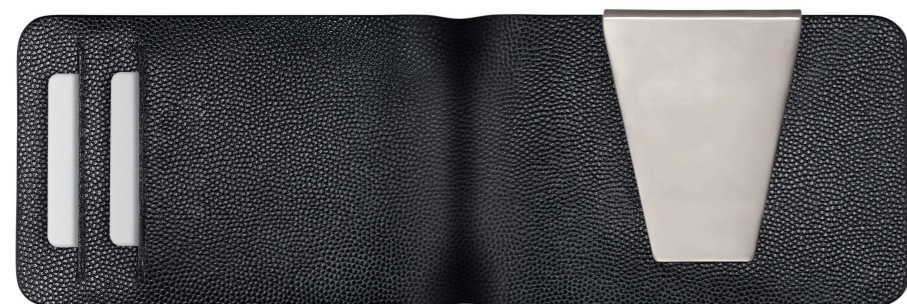

*WALLET WITH MONEY CLIP
5434794-1

Color: jet/black / stainless steel/italian calfskin leather
11 x 7.5 cm / 4 1/3 x 2 3/4 in

* Customizable