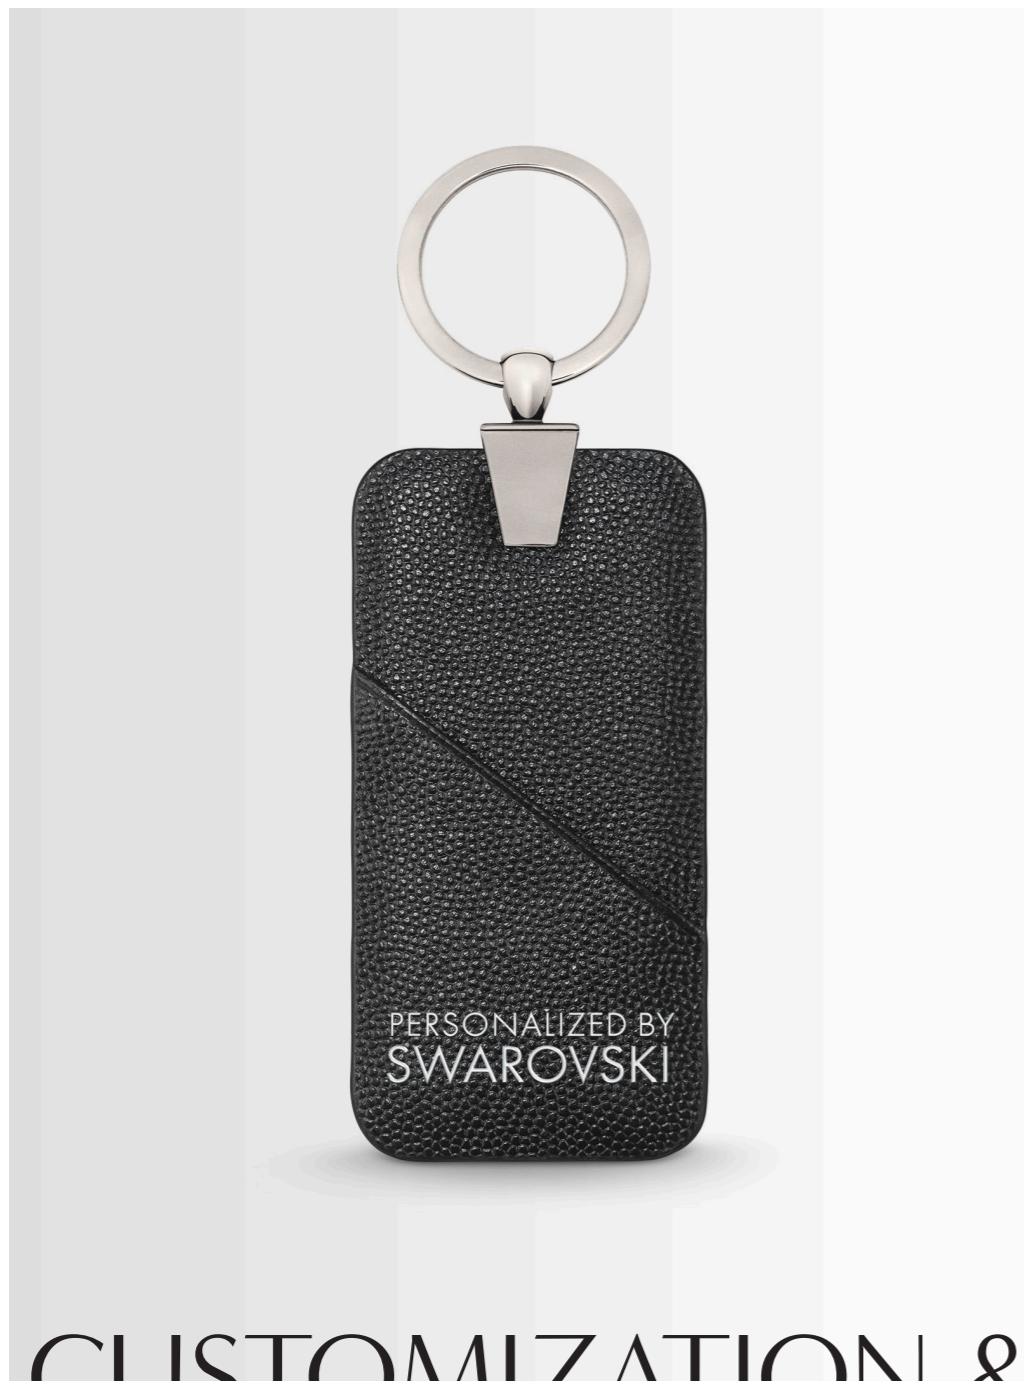

DRAWSTRING BAG
5247188-1
Color: crystal / white/light gray / nylon
37 x 45 cm / 14 1/4 x 17 3/4 in

CUSTOMIZATION & TECHNICAL DETAILS

QUANTITIES

A minimum order quantity of 300 pcs is required for all White Collection items which are available for personalization:

- 5493772-1 Sparkling Wine Glass, Set of 2
- 5468811-1 Wine Glass, Set of 2
- 5468812-1 Shot Glass, Set of 2
- 5468809-1 Whiskey Glass, Set of 2
- 5468810-1 Water Glass, Set of 2

- 5434794-1 Wallet With Money Clip
- 5434790-1 Card Holder Money Clip (white)
- 5434793-1 Card Holder Money Clip (black)
- 5434789-1 Key Ring (white)
- 5434792-1 Key Ring (black)
- 5247169-1 Notebook With Swan Charm
- 5428598-1 Jewelry Box With Mirror

LOGO FORMATS

Formats: Logos should be in a high-resolution format (.ai).

Color limitation: Color logos are only accepted for the Notebook With Swan Charm (5247169-1) and the Facet Jewelry Box (5428598-1).

PROOFING

Step 1: A proof will be supplied showing the position of the personalization on a technical drawing.

Step 2: Clients are asked to sign off the position and size of the personalization according to the proof.

Step 3: If physical samples are required, they can be provided.

PACKAGING

All items will be delivered in the standard white Swarovski packaging box.

Personalization is possible with a sleeve-over solution on top of the packaging box.

TIMELINES

Proof: Digital proof will be produced within 5 working days, physical samples within four to six weeks.

Personalization: The approximate time from order approval until delivery takes about 8-12 weeks of production including delivery time depending on choice of item.