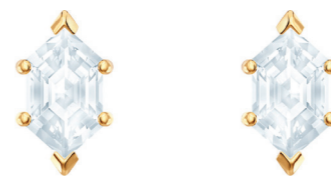

NEW!
OZ PIERCED EARRINGS
5467320-1
Color: cubic zirconia white / gold-plated
1 cm / 7/8 in
January 28, 2019