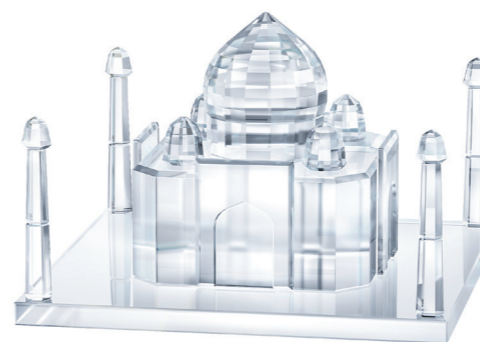

NEW!
TAJ MAHAL
5428013-1
Color: crystal
5.7 x 8.7 x 8.7 cm / 2 1/8 x 3 3/8 x 3 3/8 in
March 25, 2019