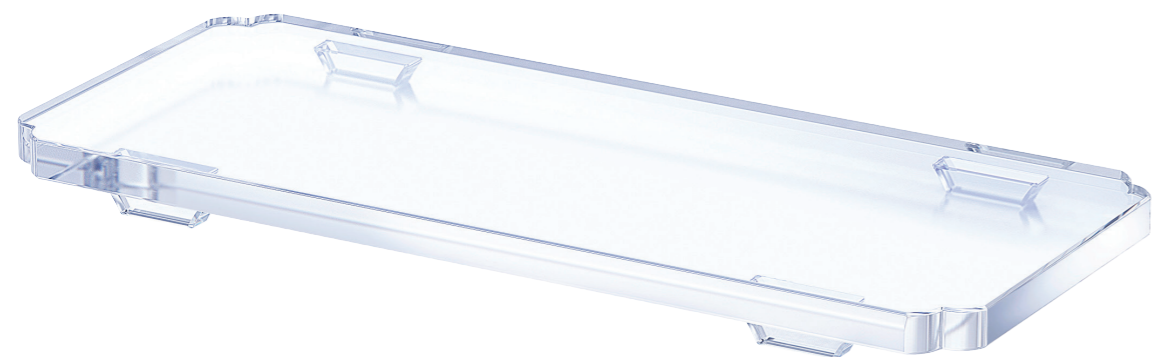

*CRYSTAL BASE, SMALL
5105863-1
Color: crystal
1.3 x 10.7 x 6.7 cm / 1/2 x 4 1/8 x 2 3/8 in

*CRYSTAL BASE, EXTRA LARGE
5286431-1
Color: crystal
1.3 x 20.4 x 8.6 cm / 1/2 x 8 x 3 3/8 in

* Customizable

*CRYSTAL BASE, LARGE
5105865-1
Color: crystal
1.5 x 13.7 x 8.7 cm / 1/2 x 5 3/8 x 3 3/8 in