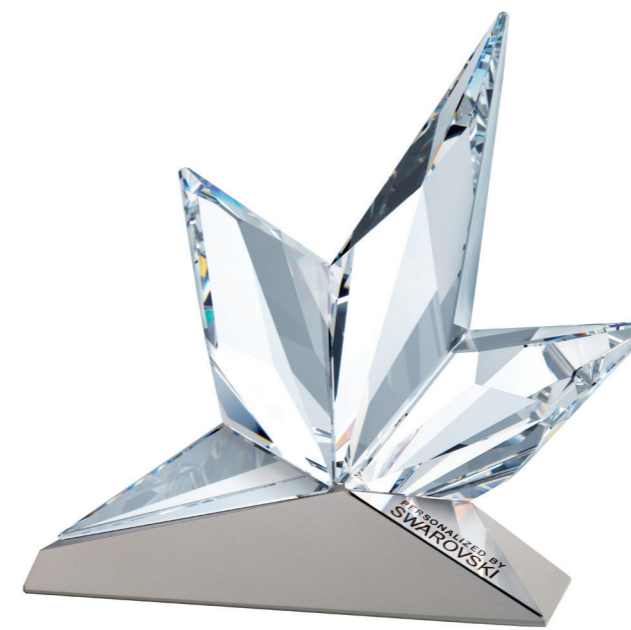

RISING STAR ON METAL
1101264-1 (sample material number only *)
Color: crystal / metal base
19.3 x 18 x 4.9 cm / 7 5/8 x 7 1/8 x 1 13/16 in