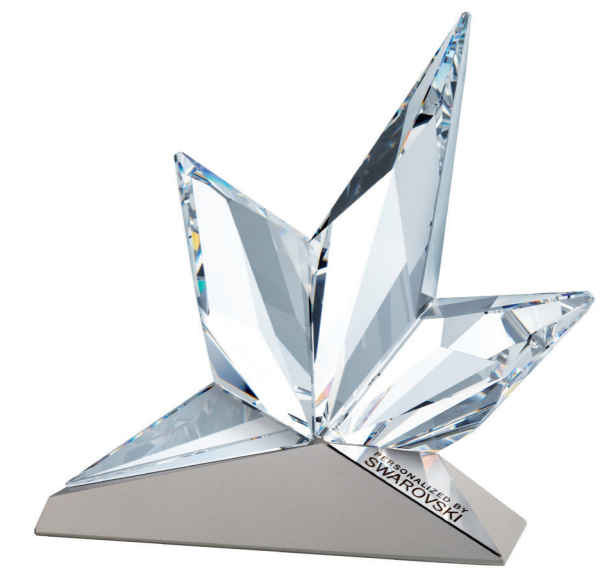

RISING STAR ON METAL, SMALL
1101265-1 (sample material number only *)
Color: crystal / metal base
16 x 15 x 4.1 cm / 6 3/16 x 5 13/16 x 1 5/8 in

* Customizable *Order material number on request

* Customizable *Order material number on request