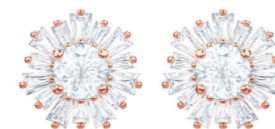

NEW!
SUNSHINE PIERCED EARRINGS*
5459597-1

Color: crystal/cubic zirconia white / rose gold-plated
1 x 1 cm / 3/8 x 3/8 in
January 1, 2019