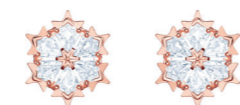

MAGIC PIERCED EARRINGS
5428429-1
Color: crystal/cubic zirconia white / rose gold-plated
1 cm / 3/8 in