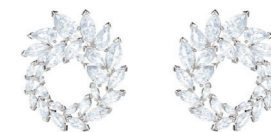

LOUISON HOOP PIERCED EARRINGS
5419245-1

Color: crystal/cubic zirconia white / rhodium-plated
2.5 cm / 7/8 in