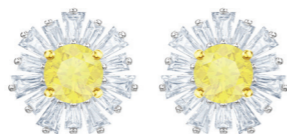

NEW!
SUNSHINE PIERCED EARRINGS
5459591-1

Color: crystal/cubic zirconia canary yellow
1 x 1 cm / 3/8 x 3/8 in
January 1, 2019