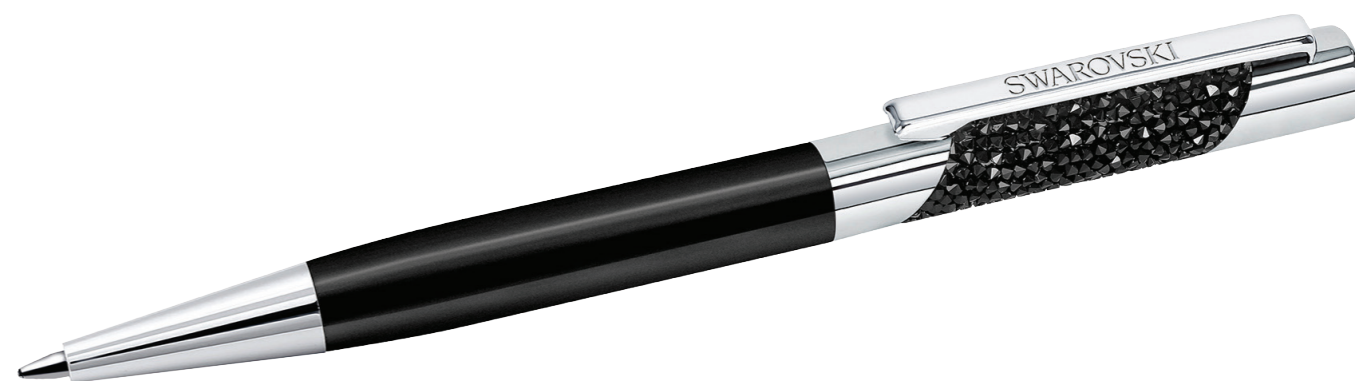

ECLIPSE AGENDA PEN
5285942-1
Color: black/jet / chrome-plated / crystal ultra fine rocks/black lacquered metal
12 x 0.9 cm / 4 7/8 x 1/4 in