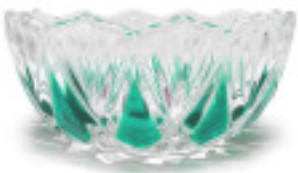

CRYSTAL FOR LAMPS > Columns And Bobeches > Crystal Columns And Bobeches

Subfamily **Color Series**

Picture	Article	Description	Lot	Price/Unit
	205421T		1	17,34 €
	Center part 5421 without hole Green		10	15,08 €
	High (mm): 90 Diameter (mm): 210 Colour: Green		30	14,38 €