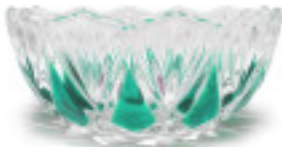

205416T		1	6,99 €
	Center part 5416 without hole Green		10	6,29 €
			30	5,81 €
	High (mm): 65 Diameter (mm): 160 Colour: Green