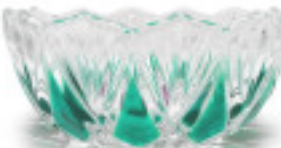

205421T		1	17,34 €
	Center part 5421 without hole Green		10	15,08 €
	High (mm): 90 Diameter (mm): 210 Colour: Green		30	14,38 €