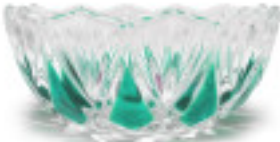

205416T		1	6,99 €
	Center part 5416 without hole Green		10	6,29 €
			30	5,81 €
	High (mm): 65 Diameter (mm): 160 Colour: Green