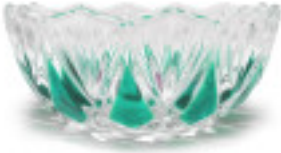

CRYSTAL FOR LAMPS > Columns And Bobeches > Crystal Columns And Bobeches

Subfamily **Color Series**

Picture	Article	Description	Lot	Price/Unit
	205416T		1	6,99 €
	Center part 5416 without hole Green		10	6,29 €
	High (mm): 65 Diameter (mm): 160 Colour: Green		30	5,81 €