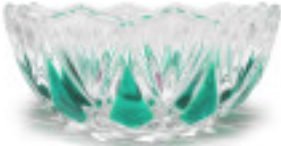

CRYSTAL FOR LAMPS > Columns And Bobeches > Crystal Columns And Bobeches

Subfamily **Color Series**

Picture	Article	Description	Lot	Price/Unit
	205416T		1	6,99 €
	Center part 5416 without hole Green		10	6,29 €
	High (mm): 65 Diameter (mm): 160 Colour: Green		30	5,81 €