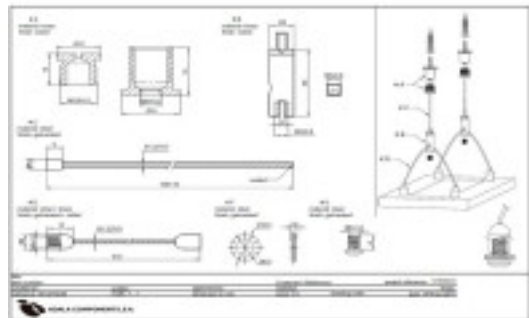

METALLIC ACCESORIES > Cable Holders and Accesories > Other Cable Gliders & Accessories

Subfamily **Kits suspension Y**

Picture	Article	Description	Lot	Price/Unit
	07890603	M10- KIT Ceiling anchoring end caps M6	500 (Pedido mínimo)	7,29 €

Composition: A, roof anchor M10