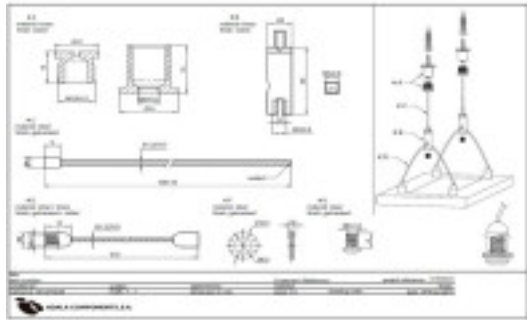

	07890504		1	0,74 €
		Accessory for anchorage 10,6x4,8mm M3x0,5 Nickel	50	0,4935 €
		With central Hole diam. 3 and 2 M3x0,5 screws	250	0,4235 €
		Width (mm): 4,8 High (mm): 10,6 Colour: Nikel	500	0,3851 €

	07B1029		1	4,33 €
		Ceiling or wall clamp	10	2,87 €
		Internal diameter 8mm.	100	2,39 €
		High (mm): 15 Diameter (mm): 15 Colour: Brass	1000	2,08 €

Catalogue **METALLIC ACCESORIES**
 Line **Cable Holders and Accesories**
 Family **Other Cable Gliders & Accessories**
 Subfamily **Kits suspension Y**

Picture	Article	Description	Lot	Price/Unit
	07890601 KIT ceiling anchoring end nut M13-M10	Composition: A, roof anchor M13	500 (Pedido mínimo)	6,85 €

	07890602 Ceiling anchoring M10- KIT, end nut M6 end nut M6 	Composition: A, roof anchor M10	500 (Pedido mínimo)	7,29 €
--	---	---------------------------------	---------------------	--------

METALLIC ACCESORIES > Cable Holders and Accesories > Other Cable Gliders & Accessories

Subfamily **Kits suspension Y**

Picture	Article	Description	Lot	Price/Unit
	07890603	M10- KIT Ceiling anchoring end caps M6	500 (Pedido mínimo)	7,29 €