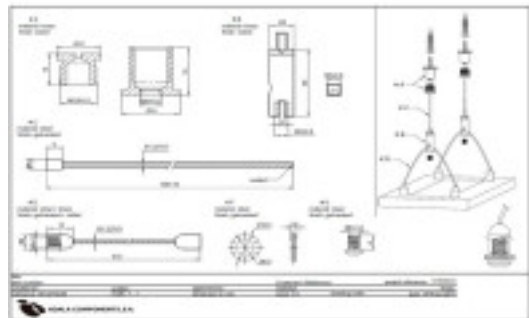

Subfamily **Accessories**

Picture	Article	Description	Lot	Price/Unit
	0788600		1	1,78 €
	Cylinder with lateral cable exit M10x1 - M10X1 nickel		20	1,18 €
	Nickel-plated brass tube with 7.5mm diameter side outlet and 45° feed cable passage.		100	1,04 €
	High (mm): 38		500	0,92 €
<hr/>				
	07890200		1	0,73 €
	Screw 10mm long for cable holder M5x0,8 side exit cable 1,2-1,5mm		50	0,49 €
	Screw 10mm M5 for Suspender for 1.2-1.5mm steel cables. M5 female thread. Steel cable side outlet		100	0,4204 €
	Length (mm): 10 Colour: Nikel		200	0,3821 €
<hr/>				
	07890502		1	0,77 €
	Cable clip 226-01 10x20mm PE transparent		10	0,5143 €
	For securing the electric cable to the steel cable.		25	0,4416 €
	Width (mm): 10 High (mm): 20 Colour: Transparent		250	0,4014 €

	07B1029		1	4,33 €
		Ceiling or wall clamp	10	2,87 €
		Internal diameter 8mm.	100	2,39 €
			1000	2,08 €
		High (mm): 15 Diameter (mm): 15 Colour: Brass		

Catalogue **METALLIC ACCESORIES**
 Line **Cable Holders and Accesories**
 FAmily **Other Cable Gliders & Accessories**
 Subfamily **Kits suspension Y**

Picture	Article	Description	Lot	Price/Unit
	07890601 KIT ceiling anchoring end nut M13-M10	Composition: A, roof anchor M13	500 (Pedido mínimo)	7,20 €

	07890602 Ceiling anchoring M10- KIT, end nut M6 end nut M6 	Composition: A, roof anchor M10	500 (Pedido mínimo)	7,68 €
--	---	---------------------------------	---------------------	--------

METALLIC ACCESORIES > Cable Holders and Accesories > Other Cable Gliders & Accessories

Subfamily **Kits suspension Y**

Picture	Article	Description	Lot	Price/Unit
	07890603	M10- KIT Ceiling anchoring end caps M6	500 (Pedido mínimo)	7,68 €