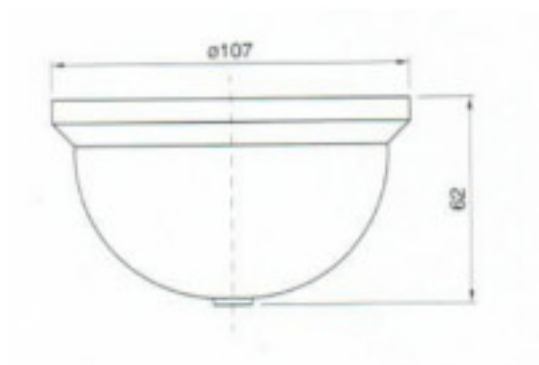

ELECTRICAL EQUIPMENT > Pendants > Pendants E27

Subfamily **E27 Black Pendants and Accessories**

Picture	Article	Description	Lot	Price/Unit
	AR4820301		1	0,4891 €
	Canopy RO / 3 Black		350	0,3821 €

High (mm): 62 Diameter (mm): 107 Colour: Black