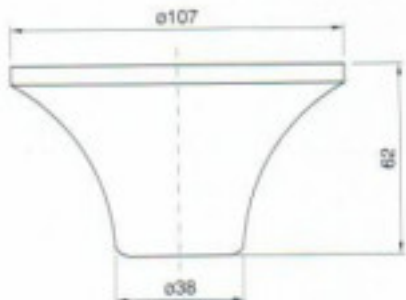

Length (mm): 62 Diameter (mm): 107 Colour: White

	AR4822002		1	0,87 €
	Canopy RO/20 white		50	0,5408 €
	Rosone for suspension, for application in class II. Use in combination with protective enclosure in class II.		200	0,4222 €
			600	0,4102 €