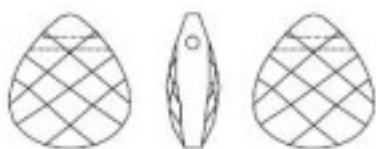

Catalogue **SWAROVSKI CRYSTAL**
Line **Swarovski Elements Fashion**
Family **Pendatns**
Subfamily **Pendants**

See complete range of this section [here.](#)

Picture	Article	Description	Lot	Price/Unit
	PP6012.015.223	6012 15x14mm light Rose (223)	72 (Pedido mínimo)	2,00 €