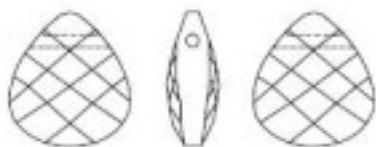

Catalogue **SWAROVSKI CRYSTAL**
Line **Swarovski Elements Fashion**
Family **Pendatns**
Subfamily **Pendants**

See complete range of this section [here.](#)

Picture	Article	Description	Lot	Price/Unit
	PP6012.015.223	6012 15x14mm light Rose (223)	72 (Pedido mínimo)	2,07 €