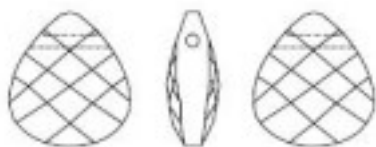

Catalogue **SWAROVSKI CRYSTAL**
Line **Swarovski Elements Fashion**
FAMILY **Pendatns**
Subfamily **Pendants**

See complete range of this section [here.](#)

Picture	Article	Description	Lot	Price/Unit
	PP6012.015.223	6012 15x14mm light Rose (223)	72 (Pedido mínimo)	2,00 €