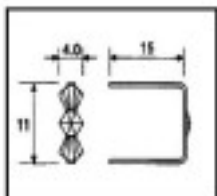

CRYSTAL FOR LAMPS > Scholer Crystal Austria > Schöler Accessories line

Subfamily **Accessories linker and pasted**

Picture	Article	Description	Lot	Price/Unit
	E19143110	Connector 9143 11mm brass	4300 (Pedido mínimo)	0,0153 €
		Length (mm): 15 High (mm): 11 Colour: Brass