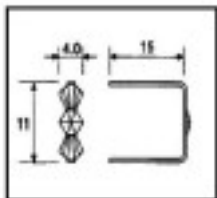

E19143111	Connector 9143 11mm gold	4300 (Pedido mínimo)	0,0961 €
		Length (mm): 15 High (mm): 11 Colour: Gold