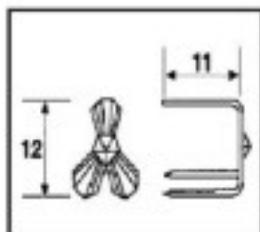

E19144121	9144 three legs gold	2650 (Pedido mínimo)	0,1668 €
	Length (mm): 12 High (mm): 11 Colour: Gold