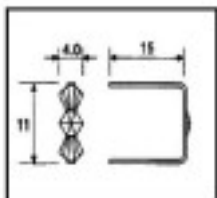

CRYSTAL FOR LAMPS > Scholer Crystal Austria > Schöler Accessories line

Subfamily **Accessories linker and pasted**

Picture	Article	Description	Lot	Price/Unit
	E19143110	Connector 9143 11mm brass	4300 (Pedido mínimo)	0,0153 €
		Length (mm): 15 High (mm): 11 Colour: Brass