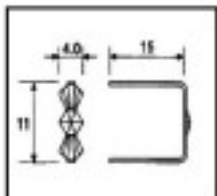

E19143111	Connector 9143 11mm gold	4300 (Pedido mínimo)	0,1053 €
		Length (mm): 15 High (mm): 11 Colour: Gold