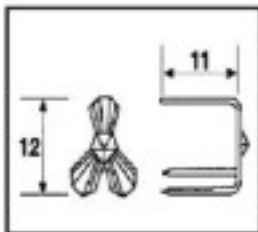

E19144121	9144 three legs gold	2650 (Pedido mínimo)	0,1834 €
	Length (mm): 12 High (mm): 11 Colour: Gold