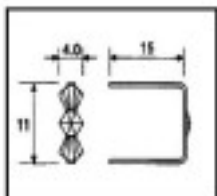

CRYSTAL FOR LAMPS > Scholer Crystal Austria > Schöler Accessories line

Subfamily **Accessories linker and pasted**

Picture	Article	Description	Lot	Price/Unit
	E19143110	Connector 9143 11mm brass	4300 (Pedido mínimo)	0,0168 €
		Length (mm): 15 High (mm): 11 Colour: Brass