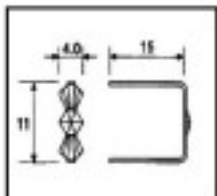

E19143111	Connector 9143 11mm gold	4300 (Pedido mínimo)	0,0961 €
		Length (mm): 15 High (mm): 11 Colour: Gold