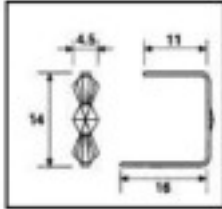

CRYSTAL FOR LAMPS > Scholer Crystal Austria > Schöler Accessories line

Subfamily **Accessories linker and pasted**

Picture	Article	Description	Lot	Price/Unit
	E19142140	Connector 9142 14mm brass	3460 (Pedido mínimo)	0,0191 €

Length (mm): 14 High (mm): 11 Colour: Brass

	E19143090	Connector 9143 9mm brass	5390 (Pedido mínimo)	0,0138 €

Length (mm): 14 High (mm): 9 Colour: Brass