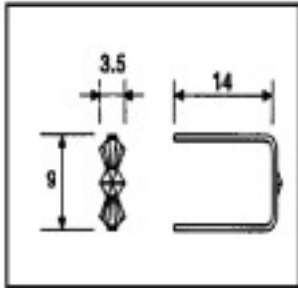

E19143090	Connector 9143 9mm brass	5390 (Pedido mínimo)	0,0138 €

Length (mm): 14 High (mm): 9 Colour: Brass