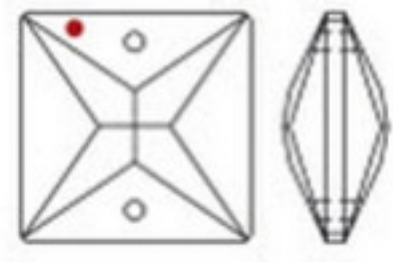

SWAROVSKI CRYSTAL > Strass Swarovski Crystal > Strass Octagons , Ovals and Squares

Subfamily **Squares Strass**

Picture	Article	Description	Lot	Price/Unit
	112812622	Square 8126/22mm Swarovski Crystal 2 holes	210 (Pedido mínimo)	1,34 €

Diameter (mm): 22 Colour: Transparent

Reference: 5191408