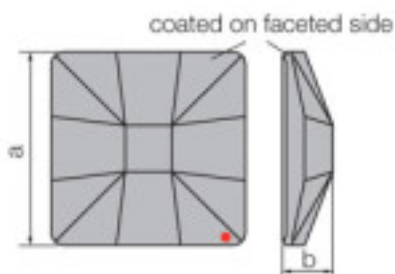

Catalogue **SWAROVSKI CRYSTAL**

Line **Strass Swarovski Crystal**

FAMILY **Strass Swarovski for gluing**

Subfamily **Flat Strass crystal with CAL coating in faceted part**

IMPORTANT NOTE: The STRASS and SPECTRA lines are out of production. Items in stock will be available while stocks last .

Picture	Article	Description	Lot	Price/Unit
	110885440		1	0,4830 €
	Part 8854/014 000 strass			
	Colour: Transparent			

113783114	1	1,10 €
Classic square 2483/10mm Sahara'V'	48	0,88 €
Effect of applied faceted part dimensions A=10mm (+/- 0.3mm) B=3.5mm(0.3mm +/-)	144	0,76 €

Reference: 1066769