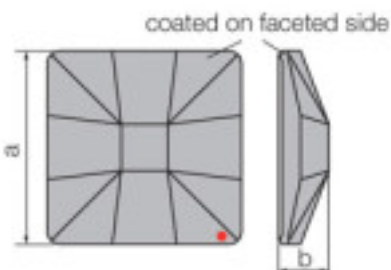

Effect applied to faceted part dimensions A=30mm(+/- 0.3mm) B=6.2mm(0.3mm +/-)

Length (mm): 25 Width (mm): 25

	113783353		1	7,00 €
	Classic Square 2483/25mm CAL'SI Swarovski Crystal		16	5,60 €
			32	4,87 €