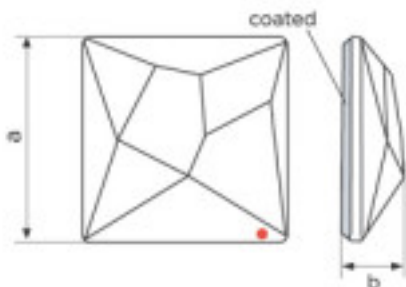

SWAROVSKI CRYSTAL > Strass Swarovski Crystal > Strass Swarovski for gluing

Subfamily Flat Strass crystal with CAL coating in flat part

Picture	Article	Description	Lot	Price/Unit
	113783253A		1	7,00 €
	Asymmetric Square 2420/25mm CAL V'SI Swarovski Crystal		16	5,60 €
			32	4,87 €