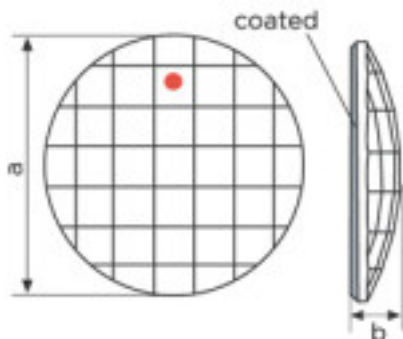

Picture	Article	Description	Lot	Price/Unit
	113783101		1	1,07 €
	Classic square 2483/10mm Bermuda Blue		48	0,86 €
			144	0,74 €

Coated in flat part dimensions (mm) A = 10 (+/- 0.3) B = 3.5 (0.3 +/-)

Length (mm): 10 Width (mm): 10
Colour: Bermuda Blue

	113783102		1	0,69 €
	Crystal Square 8083 010 001 Blazing Red		245	0,62 €
			980	0,60 €

Coated in flat part dimensions (mm) A = 10 (+/- 0.3) B = 3.5 (0.3 +/-)

Length (mm): 10 Width (mm): 10

SWAROVSKI CRYSTAL > Strass Swarovski Crystal > Strass Swarovski for gluing

Subfamily Flat Strass crystal with CAL coating in flat part

Picture	Article	Description	Lot	Price/Unit
	113783104		1	1,07 €
	Classic Square 2483/10mm Sahara		48	0,86 €
		Coated in flat part dimensions A=10mm (+/-0,3mm) B=3,5mm (+/-0,3mm)	144	0,74 €

Length (mm): 10 Width (mm): 10

	113783201		1	4,93 €
	Round chessboard 2035/20mm Bermuda Blue		20	3,95 €
		Effect applied to flat part dimensions A=20mm(+/-0.3mm) B=3.8mm(0.3mm +/-)	40	3,44 €

Colour: Bermuda Blue