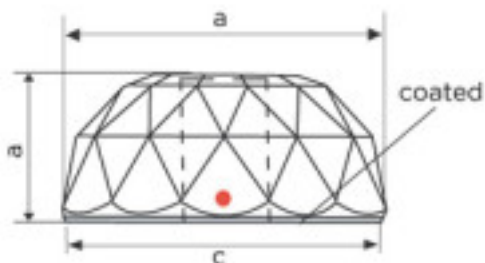

SWAROVSKI CRYSTAL > Strass Swarovski Crystal > Strass Swarovski for gluing

Subfamily **Strass Crystal with CAL coating for gluing**

Picture	Article	Description	Lot	Price/Unit
	110855044		1	16,08 €
	Half-ball 7120 40mm CAL'V'SI Swarovski Crystal		20	12,85 €
			60	11,18 €

Effect CAL "V" SI for gluing. Measures  
A=42,2(+/-0,3mm) B=20,8(+/-0,3mm)  
C=40,4(+/-0,3mm)

Diameter (mm): 40 Colour: Transparent

Reference: 1067338

	110855050		1	17,49 €
	Half-ball with hole 7130/50mm CAL'V'SI Swarovski Crystal		12	13,99 €
			24	12,16 €

Effect CAL V SI A=49,6mm (+/-0,4mm) B=22,1mm (+/-0,3mm) C=48mm (+/-0,5mm)

Diameter (mm): 40 Colour: Transparent

Central Hole (mm): 14

Reference: 1067356

SWAROVSKI CRYSTAL > Strass Swarovski Crystal > Strass Swarovski for gluing