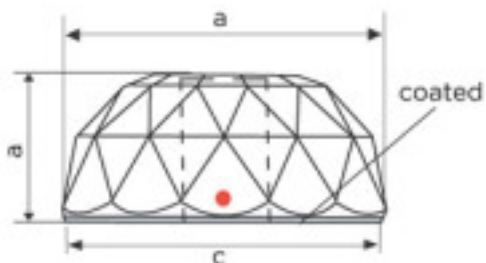

SWAROVSKI CRYSTAL > Strass Swarovski Crystal > Strass Swarovski for gluing

Subfamily **Strass Crystal with CAL coating for gluing**

Picture	Article	Description	Lot	Price/Unit
	110855044		1	16,08 €
	Half-ball 7120 40mm CAL'V'SI Swarovski Crystal		20	12,85 €
		Effect CAL "V" SI for gluing. Measures A=42,2(+/-0,3mm) B=20,8(+/-0,3mm) C=40,4(+/-0,3mm)	60	11,18 €

Diameter (mm): 40 Colour: Transparent

Reference: 1067338

	110855050		1	17,49 €
	Half-ball with hole 7130/50mm CAL'V'SI Swarovski Crystal		12	13,99 €
		Effect CAL V SI A=49,6mm (+/-0,4mm) B=22,1mm (+/-0,3mm) C=48mm (+/-0,5mm)	24	12,16 €