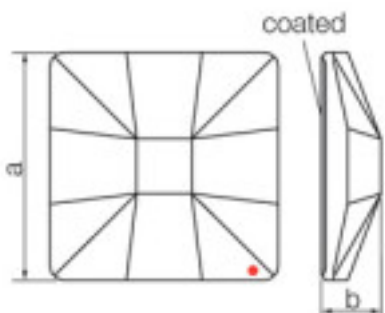

SWAROVSKI CRYSTAL > Strass Swarovski Crystal > Strass Swarovski for gluing

Subfamily Flat Strass crystal with CAL coating in flat part

Picture	Article	Description	Lot	Price/Unit
	113783104		1	1,07 €
	Classic Square 2483/10mm Sahara		48	0,86 €
			144	0,74 €