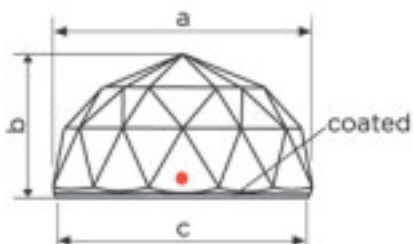

Picture	Article	Description	Lot	Price/Unit
	11085503V		1	6,63 €
	Ball 8550/30mm VM Swarovski Crystal		24	6,31 €
	Diameter (mm): 30 Colour: Vitrail Medium effect		48	6,13 €

	110855042		1	23,23 €
	Ball 7110/40mm 3/4 CAL'VZ'SI Swarovski Crystal		20	18,57 €
	Effect CAL VZ SI for gluing A=40mm B=35,5mm C=24mm		40	16,16 €
	Diameter (mm): 40 Colour: Transparent			

Effect CAL "V" SI for gluing. Measures  
A=42,2(+/-0,3mm) B=20,8(+/-0,3mm)  
C=40,4(+/-0,3mm)

Diameter (mm): 40 Colour: Transparent

Reference: 1067338

	110855050		1	17,49 €
	Half-ball with hole 7130/50mm CAL'V'SI Swarovski Crystal		12	13,99 €
			24	12,16 €