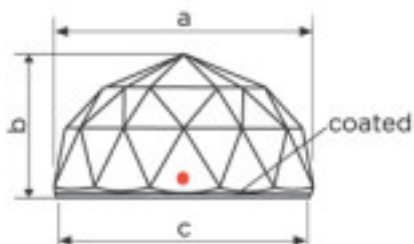

SWAROVSKI CRYSTAL > Strass Swarovski Crystal > Strass Swarovski for gluing

Subfamily Strass Crystal with CAL coating for gluing

Picture	Article	Description	Lot	Price/Unit
	110855024		1	7,43 €
	Half-ball 7120/20mm classic cut CAL'V'SI Swarovski Crystal		60	5,93 €
			300	5,17 €