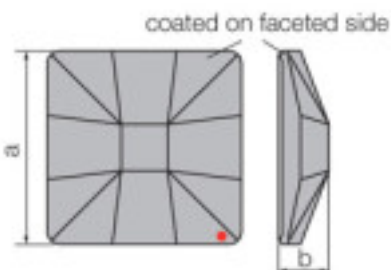

Length (mm): 10 Width (mm): 10

	113783113		1	1,10 €
	Classic square 2483/10mm CAL'SI"		48	0,89 €
		Effect of applied faceted part dimensions A=10mm (+/- 0.3mm) B=3.5mm(0.3mm +/-)	144	0,76 €