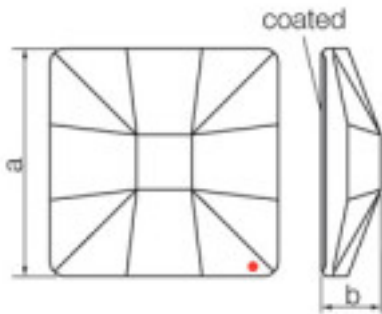

SWAROVSKI CRYSTAL > Strass Swarovski Crystal > Strass Swarovski for gluing

Subfamily Flat Strass crystal with CAL coating in flat part

Picture	Article	Description	Lot	Price/Unit
	113783104		1	1,07 €
	Classic Square 2483/10mm Sahara		48	0,86 €
			144	0,74 €