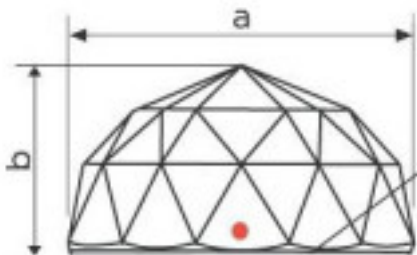

SWAROVSKI CRYSTAL > Strass Swarovski Crystal > Strass Swarovski for gluing

Subfamily **Strass Crystal with CAL coating for gluing**

Picture	Article	Description	Lot	Price/Unit
	110855033		1	6,05 €
	X*Ball 8556/030 002 Swarovski Crystal		24	5,75 €
		Diameter (mm): 30 Colour: Transparent	48	5,59 €