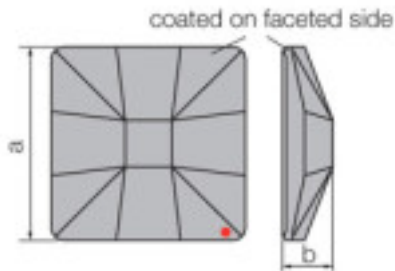

SWAROVSKI CRYSTAL > Strass Swarovski Crystal > Strass Swarovski for gluing

Subfamily Flat Strass crystal with CAL coating in faceted part

Picture	Article	Description	Lot	Price/Unit
	113783115		1	0,94 €
	CRYSTAL SQUARE 8083 010mm 001 Sage'V		48	0,75 €
		Effect of applied faceted side. Measurements: A=10mm (+/- 0.3mm); B=3.5mm(0.3mm +/-).	144	0,65 €