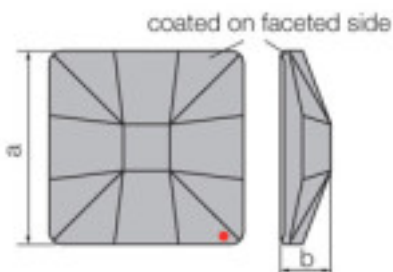

SWAROVSKI CRYSTAL > Strass Swarovski Crystal > Strass Swarovski for gluing

Subfamily Flat Strass crystal with CAL coating in faceted part

Picture	Article	Description	Lot	Price/Unit
	113783114		1	1,10 €
	Classic square 2483/10mm Sahara'V'		48	0,88 €
			144	0,76 €

Effect of applied faceted part dimensions A=10mm (+/- 0.3mm) B=3.5mm(0.3mm +/-)

Reference: 1066769

	113783115		1	0,94 €
	CRYSTAL SQUARE 8083 010mm 001 Sage'V		48	0,75 €
			144	0,65 €

Effect of applied faceted side. Measurements: A=10mm (+/- 0.3mm)