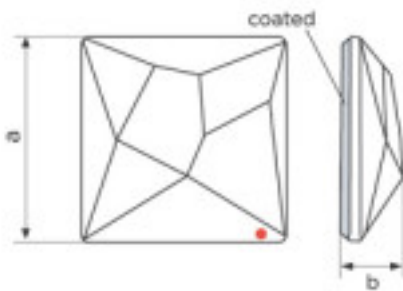

SWAROVSKI CRYSTAL > Strass Swarovski Crystal > Strass Swarovski for gluing

Subfamily Flat Strass crystal with CAL coating in flat part

Picture	Article	Description	Lot	Price/Unit
	113783251A		1	8,61 €
	Asymmetric Square 2420/25mm Bermuda blue		16	6,87 €
			32	5,99 €

Effect applied to flat side. Measurements: A=25mm(+/- 0.3mm); B=6,5mm(0.3mm +/-).

Colour: Bermuda Blue

	113783252		1	2,60 €
	Crystal Square 8083 025 001 Blazing Red Swarovski Crystal		32	2,32 €
			256	2,30 €