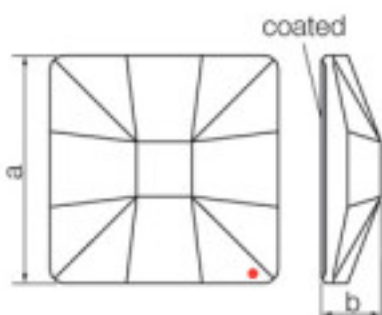

Catalogue **SWAROVSKI CRYSTAL**

Line **Strass Swarovski Crystal**

Family **Strass Swarovski for gluing**

Subfamily **Flat Strass crystal with CAL coating in flat part**

IMPORTANT NOTE: The STRASS and SPECTRA lines are out of production. Items in stock will be available while stocks last .

Picture	Article	Description	Lot	Price/Unit
	113783101		1	1,07 €
	Classic square 2483/10mm Bermuda Blue		48	0,86 €
			144	0,74 €