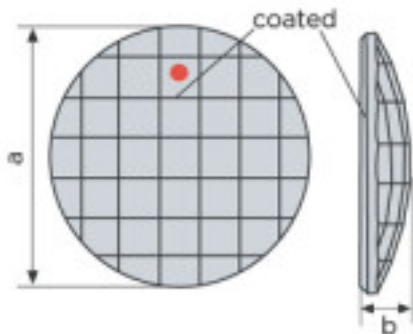

SWAROVSKI CRYSTAL > Strass Swarovski Crystal > Strass Swarovski for gluing

Subfamily Flat Strass crystal with CAL coating in faceted part

Picture	Article	Description	Lot	Price/Unit

113783411
CRYSTAL CIRCLE 8083 040mm 002 Bermuda Blue'V

Effect of applied faceted side. Measurements: A=40mm(+/- 0.3mm); B=7.7mm(0.3mm +/-)

Colour: Bermuda Blue