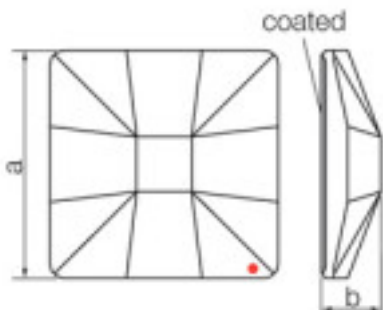

Effect applied to flat part dimensions A=25mm(+/- 0.3mm) B=6,5mm(0.3mm +/-)

Reference: 1066810

	113783254		1	6,18 €
	Classic Square 2483/25mm Sahara Swarovski Crystal		16	4,95 €
			32	4,29 €