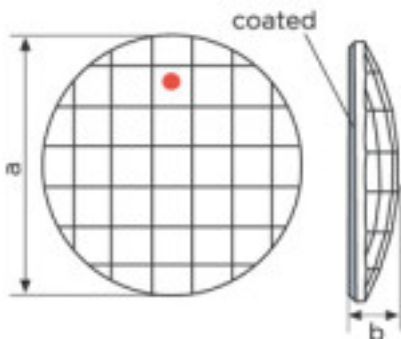

Subfamily Flat Strass crystal with CAL coating in flat part

Picture	Article	Description	Lot	Price/Unit
	113783105		1	1,07 €
	Classic Square 2483/10mm Sage		48	0,86 €
			144	0,74 €

Coated in flat part dimensions A=10mm (+/-0,3mm)
B=3,5mm (+/-0,3mm)

Length (mm): 10 Width (mm): 10

	113783201		1	4,93 €
	Round chessboard 2035/20mm Bermuda Blue		20	3,95 €
			40	3,44 €

Effect applied to flat part dimensions A=20mm(+/-0.3mm) B=3.8mm(0.3mm +/-)

Colour: Bermuda Blue