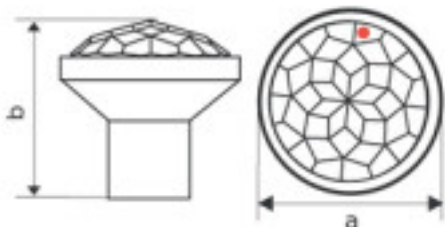

Catalogue **SWAROVSKI CRYSTAL**

Line **Strass Swarovski Crystal**

Family **Strass Swarovski for gluing**

Subfamily **Strass Swarovski Chatons**

IMPORTANT NOTE: The STRASS and SPECTRA lines are out of production. Items in stock will be available while stocks last .

Picture	Article	Description	Lot	Price/Unit
	113737133		1	62,79 €
	Charon handle 7150/34mm 081 Gold		3	50,25 €
			6	43,68 €
		Gold support dimensions 34mmx33mm A=29,4mm (+/-0,3mm) B=17,5mm (+/-0,3mm)		

Reference: 1068464

	113737261		1	52,24 €
	Crystal Rocks Handle 7153/62mm (001AB) 082 Silver Swarovski Crystal			

Reference: 5236342