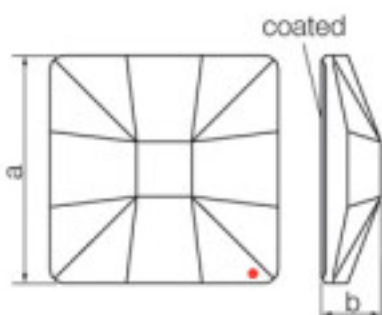

SWAROVSKI CRYSTAL &gt; Strass Swarovski Crystal &gt; Strass Swarovski for gluing

Subfamily **Flat Strass crystal without coating**

Picture	Article	Description	Lot	Price/Unit
	11378340Y		1	12,47 €
	Chessboard Circle 2035/40mm Jet Swarovski Crystal		3	9,98 €
	Without coating dimensions A= 40mm (+/- 0.3mm) B = 7.7mm (0.3mm +/-)		6	8,68 €
	Colour: Black			

Picture	Article	Description	Lot	Price/Unit
	113783101		1	1,07 €
	Classic square 2483/10mm Bermuda Blue		48	0,86 €
			144	0,74 €

Coated in flat part dimensions (mm) A = 10 (+/- 0.3) B = 3.5 (0.3 +/-)

Length (mm): 10 Width (mm): 10  
Colour: Bermuda Blue