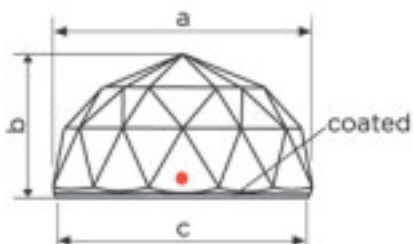

Picture	Article	Description	Lot	Price/Unit
	11085503V		1	6,63 €
	Ball 8550/30mm VM Swarovski Crystal		24	6,31 €
	Diameter (mm): 30 Colour: Vitrail Medium effect		48	6,13 €

	110855042		1	23,23 €
	Ball 7110/40mm 3/4 CAL'VZ'SI Swarovski Crystal		20	18,57 €
	Effect CAL VZ SI for gluing A=40mm B=35,5mm C=24mm		40	16,16 €
	Diameter (mm): 40 Colour: Transparent			

SWAROVSKI CRYSTAL > Strass Swarovski Crystal > Strass Swarovski for gluing

Subfamily **Strass Crystal with CAL coating for gluing**

Picture	Article	Description	Lot	Price/Unit
	110855044		1	16,08 €
	Half-ball 7120 40mm CAL'V'SI Swarovski Crystal		20	12,85 €
		Effect CAL "V" SI for gluing. Measures A=42,2(+/-0,3mm) B=20,8(+/-0,3mm) C=40,4(+/-0,3mm)	60	11,18 €