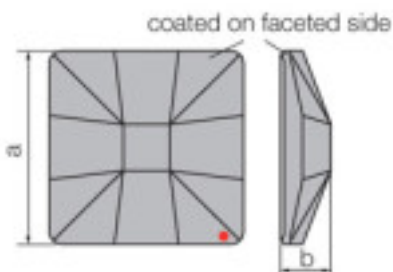

Colour: Bermuda Blue

SWAROVSKI CRYSTAL > Strass Swarovski Crystal > Strass Swarovski for gluing

**Subfamily Flat Strass crystal with CAL coating in faceted part**

Picture	Article	Description	Lot	Price/Unit
	113783353		1	7,00 €
	Classic Square 2483/25mm CAL 'SI' Swarovski		16	5,60 €
	Crystal		32	4,87 €

Effect applied to faceted part dimensions A=30mm(+/- 0.3mm) B=6.2mm(0.3mm +/-)

Reference: 1066779

	113783354		1	6,79 €
	Classic Square 2483/25mm Sahara V Swarovski		16	5,43 €
	Crystal		32	4,72 €

Effect applied to faceted side dimensions A=30mm(+/- 0.3mm) B=6.2mm(0.3mm +/-)