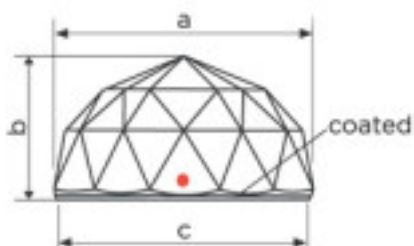

Picture	Article	Description	Lot	Price/Unit
	110855012		1	4,29 €
	Half-ball 7120/14mm classic cut CAL'V'SI Swarovski Crystal		112	3,44 €
			560	2,99 €

With effect CAL'VZ'SI. a=13,9(+/-0,3mm)
b=7,5(+/-0,3mm) c=13,3(+/-0,3mm)