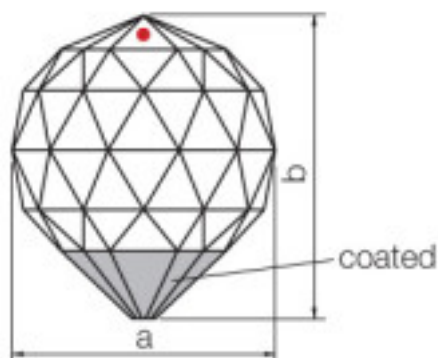

Picture	Article	Description	Lot	Price/Unit
	110855012		1	4,29 €
	Half-ball 7120/14mm classic cut CAL'V'SI Swarovski Crystal		112	3,44 €
			560	2,99 €

With effect CAL'VZ'SI. a=13,9(+/-0,3mm)
b=7,5(+/-0,3mm) c=13,3(+/-0,3mm)

Diameter (mm): 14 Colour: Transparent

Reference: 1067322

	110855021		1	4,93 €
	Ball 7100/20mm CAL'VZ'SI Swarovski Crystal		48	3,95 €
			144	3,44 €

Effect CAL'VZ'SI for gluing. Measures: A=20mm

Diameter (mm): 20 Colour: Transparent