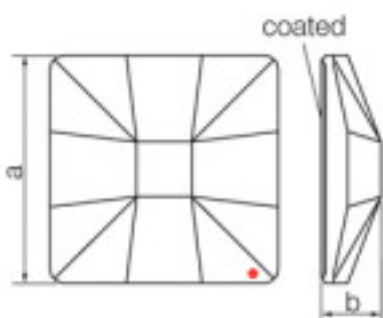

SWAROVSKI CRYSTAL &gt; Strass Swarovski Crystal &gt; Strass Swarovski for gluing

**Subfamily Flat Strass crystal without coating**

Picture	Article	Description	Lot	Price/Unit
	11378340Y		1	12,47 €
	Chessboard Circle 2035/40mm Jet Swarovski Crystal		3	9,98 €
	Without coating dimensions A= 40mm (+/- 0.3mm) B = 7.7mm (0.3mm +/-)		6	8,68 €
	Colour: Black			

Picture	Article	Description	Lot	Price/Unit
	113783101		1	1,07 €
	Classic square 2483/10mm Bermuda Blue		48	0,86 €
			144	0,74 €

Coated in flat part dimensions (mm) A = 10 (+/- 0.3) B = 3.5 (0.3 +/-)

Length (mm): 10 Width (mm): 10  
Colour: Bermuda Blue