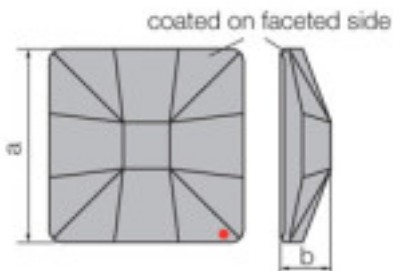

Picture	Article	Description	Lot	Price/Unit
	110885440		1	0,4830 €
	Part 8854/014 000 strass			
	Colour: Transparent			

113783114	1	1,10 €
Classic square 2483/10mm Sahara'V'	48	0,88 €
Effect of applied faceted part dimensions A=10mm (+/- 0.3mm) B=3.5mm(0.3mm +/-)	144	0,76 €

Reference: 1066769

SWAROVSKI CRYSTAL > Strass Swarovski Crystal > Strass Swarovski for gluing

Subfamily Flat Strass crystal with CAL coating in faceted part

Picture	Article	Description	Lot	Price/Unit
	113783115		1	0,94 €
	CRYSTAL SQUARE 8083 010mm 001 Sage'V		48	0,75 €
		Effect of applied faceted side. Measurements: A=10mm (+/- 0.3mm); B=3.5mm(0.3mm +/-).	144	0,65 €