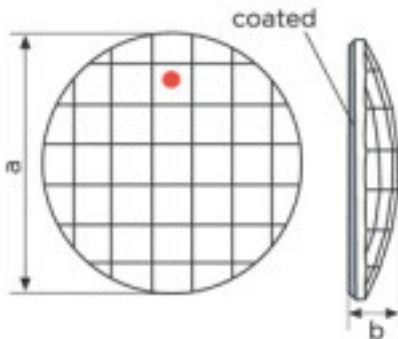

	113783102		1	0,69 €
	Crystal Square 8083 010 001 Blazing Red		245	0,62 €
			980	0,60 €

Coated in flat part dimensions (mm) A = 10 (+/- 0.3) B = 3.5 (0.3 +/-)

Length (mm): 10 Width (mm): 10

SWAROVSKI CRYSTAL &gt; Strass Swarovski Crystal &gt; Strass Swarovski for gluing

## Subfamily Flat Strass crystal with CAL coating in flat part

Picture	Article	Description	Lot	Price/Unit
	113783104		1	1,07 €
	Classic Square 2483/10mm Sahara		48	0,86 €
			144	0,74 €

Coated in flat part dimensions A=10mm (+/-0,3mm)  
B=3,5mm (+/-0,3mm)

Length (mm): 10 Width (mm): 10

	113783201		1	4,93 €
	Round chessboard 2035/20mm Bermuda Blue		20	3,95 €
			40	3,44 €

Effect applied to flat part dimensions A=20mm(+/-0.3mm) B=3.8mm(0.3mm +/-)

Colour: Bermuda Blue