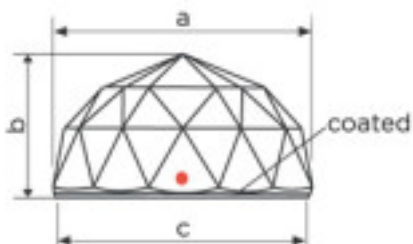

	110855042		1	23,23 €
	Ball 7110/40mm 3/4 CAL'VZ'SI Swarovski Crystal		20	18,57 €
	Effect CAL VZ SI for gluing A=40mm B=35,5mm C=24mm		40	16,16 €
	Diameter (mm): 40 Colour: Transparent			

Reference: 1067337

Effect CAL "V" SI for gluing. Measures  
A=42,2(+/-0,3mm) B=20,8(+/-0,3mm)  
C=40,4(+/-0,3mm)

Diameter (mm): 40 Colour: Transparent

Reference: 1067338

	110855050		1	17,49 €
	Half-ball with hole 7130/50mm CAL'V'SI Swarovski Crystal		12	13,99 €
			24	12,16 €