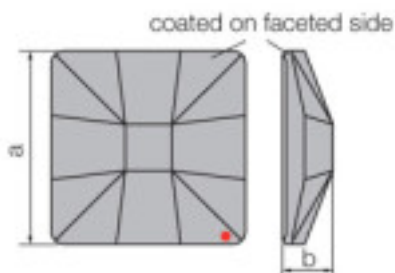

SWAROVSKI CRYSTAL > Strass Swarovski Crystal > Strass Swarovski for gluing

Subfamily Flat Strass crystal with CAL coating in faceted part

Picture	Article	Description	Lot	Price/Unit
	113783354		1	6,79 €
	Classic Square 2483/25mm Sahara V Swarovski		16	5,43 €
	Crystal		32	4,72 €

Effect applied to faceted side dimensions A=30mm(+/- 0.3mm) B=6.2mm(0.3mm +/-)