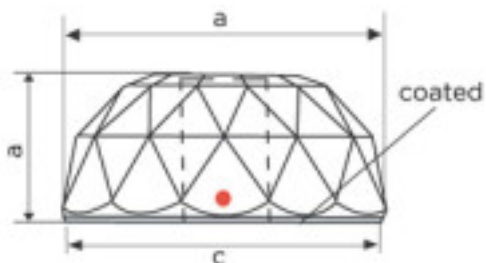

Reference: 1067337

SWAROVSKI CRYSTAL > Strass Swarovski Crystal > Strass Swarovski for gluing

Subfamily **Strass Crystal with CAL coating for gluing**

Picture	Article	Description	Lot	Price/Unit
	110855044		1	16,08 €
	Half-ball 7120 40mm CAL'V'SI Swarovski Crystal		20	12,85 €
			60	11,18 €

Effect CAL "V" SI for gluing. Measures  
A=42,2(+/-0,3mm) B=20,8(+/-0,3mm)  
C=40,4(+/-0,3mm)

Diameter (mm): 40 Colour: Transparent

Reference: 1067338

	110855050		1	17,49 €
	Half-ball with hole 7130/50mm CAL'V'SI Swarovski Crystal		12	13,99 €
			24	12,16 €

Effect CAL V SI A=49,6mm (+/-0,4mm) B=22,1mm (+/-0,3mm) C=48mm (+/-0,5mm)

Diameter (mm): 40 Colour: Transparent

Central Hole (mm): 14

Reference: 1067356

SWAROVSKI CRYSTAL > Strass Swarovski Crystal > Strass Swarovski for gluing