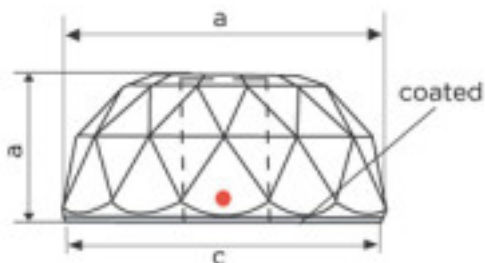

SWAROVSKI CRYSTAL > Strass Swarovski Crystal > Strass Swarovski for gluing

**Subfamily Strass Crystal with CAL coating for gluing**

Picture	Article	Description	Lot	Price/Unit
	110855044		1	16,08 €
	Half-ball 7120 40mm CAL'V'SI Swarovski Crystal		20	12,85 €
			60	11,18 €

Effect CAL "V" SI for gluing. Measures  
A=42,2(+/-0,3mm) B=20,8(+/-0,3mm)  
C=40,4(+/-0,3mm)

Diameter (mm): 40 Colour: Transparent

Reference: 1067338

	110855050		1	17,49 €
	Half-ball with hole 7130/50mm CAL'V'SI Swarovski Crystal		12	13,99 €
			24	12,16 €

Effect CAL V SI A=49,6mm (+/-0,4mm) B=22,1mm (+/-0,3mm) C=48mm (+/-0,5mm)

Diameter (mm): 40 Colour: Transparent

Central Hole (mm): 14

Reference: 1067356

SWAROVSKI CRYSTAL &gt; Strass Swarovski Crystal &gt; Strass Swarovski for gluing