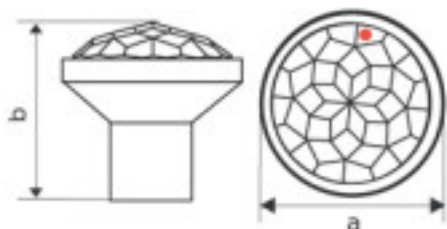

Catalogue **SWAROVSKI CRYSTAL**

Line **Strass Swarovski Crystal**

Family **Strass Swarovski for gluing**

Subfamily **Strass Swarovski Chatons**

IMPORTANT NOTE: The STRASS and SPECTRA lines are out of production. Items in stock will be available while stocks last .

Picture	Article	Description	Lot	Price/Unit
	113737133		1	62,79 €
	Charon handle 7150/34mm 081 Gold		3	50,25 €
			6	43,68 €
		Gold support dimensions 34mmx33mm A=29,4mm (+/-0,3mm) B=17,5mm (+/-0,3mm)		

Reference: 1068464

	113737261		1	52,24 €
	Crystal Rocks Handle 7153/62mm (001AB) 082 Silver Swarovski Crystal			

Reference: 5236342