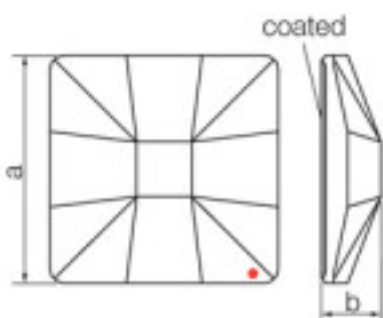

SWAROVSKI CRYSTAL > Strass Swarovski Crystal > Strass Swarovski for gluing

Subfamily **Flat Strass crystal without coating**

Picture	Article	Description	Lot	Price/Unit
	11378340Y		1	12,47 €
	Chessboard Circle 2035/40mm Jet Swarovski Crystal		3	9,98 €
	Without coating dimensions A= 40mm (+/- 0.3mm) B = 7.7mm (0.3mm +/-)		6	8,68 €
	Colour: Black			

Picture	Article	Description	Lot	Price/Unit
	113783101		1	1,07 €
	Classic square 2483/10mm Bermuda Blue		48	0,86 €
			144	0,74 €

Coated in flat part dimensions (mm) A = 10 (+/- 0.3) B = 3.5 (0.3 +/-)

Length (mm): 10 Width (mm): 10  
Colour: Bermuda Blue