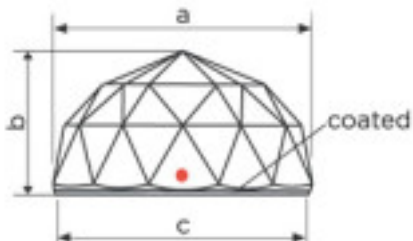

SWAROVSKI CRYSTAL > Strass Swarovski Crystal > Strass Swarovski for gluing

Subfamily **Strass Crystal with CAL coating for gluing**

Picture	Article	Description	Lot	Price/Unit
	1108550Z5		1	26,28 €
	X*Ball 8556/050 002 JET		12	21,01 €
		Diameter (mm): 50 Colour: Black	24	18,28 €

Reference: 1192906

	110855140		20 (Pedido mínimo)	17,68 €
	Ball Asimétrica 7135 / 40mm. CAL'VZ'SI Swarovski Crystal			

Diameter (mm): 40 Colour: Transparent

Reference: 5421401