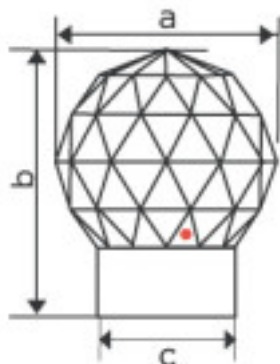

SWAROVSKI CRYSTAL > Strass Swarovski Crystal > Strass Swarovski for gluing

Subfamily **Strass Swarovski Chatons**

Picture	Article	Description	Lot	Price/Unit
	113737261	Crystal Rocks Handle 7153/62mm (001AB) 082 Silver Swarovski Crystal	1	52,24 €
		Reference: 5236342		

	113737343	Globe Handle 7156/40mm 081 Gold	1	59,65 €
		Gold-plated metal support. Measurements: 40mmx50mm (A = 40mm)	5	47,72 €
		Reference: 1072848