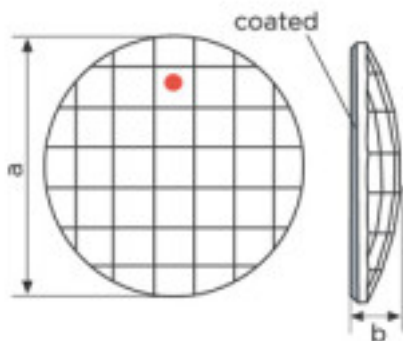

SWAROVSKI CRYSTAL > Strass Swarovski Crystal > Strass Swarovski for gluing

Subfamily Flat Strass crystal with CAL coating in flat part

Picture	Article	Description	Lot	Price/Unit
	113783303		1	10,49 €
	Chesboard Circle 2035/30mm CAL`V`SI Swarovski Crystal		6	8,40 €
			12	7,31 €