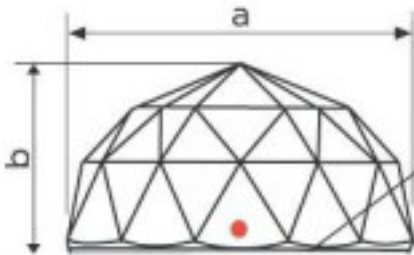

SWAROVSKI CRYSTAL > Strass Swarovski Crystal > Strass Swarovski for gluing

Subfamily **Strass Crystal with CAL coating for gluing**

Picture	Article	Description	Lot	Price/Unit
	11085502V		1	3,49 €
	Ball 8550/20mm VM		48	3,33 €
	Diameter (mm): 20 Colour: Vitrail Medium effect		144	3,23 €

	110855033		1	6,05 €
	X*Ball 8556/030 002 Swarovski Crystal		24	5,75 €
	Diameter (mm): 30 Colour: Transparent		48	5,59 €