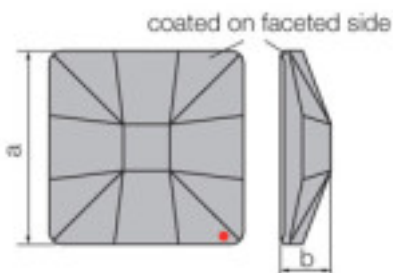

SWAROVSKI CRYSTAL > Strass Swarovski Crystal > Strass Swarovski for gluing

Subfamily Flat Strass crystal with CAL coating in faceted part

Picture	Article	Description	Lot	Price/Unit
	113783114		1	1,10 €
	Classic square 2483/10mm Sahara'V'		48	0,88 €
			144	0,76 €