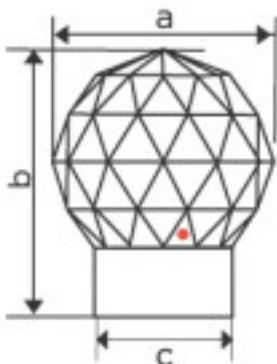

Subfamily **Strass Swarovski Chatons**

Picture	Article	Description	Lot	Price/Unit
	113737343		1	59,65 €
	Globe Handle 7156/40mm 081 Gold		5	47,72 €

Gold-plated metal support. Measurements:  
40mmx50mm (A = 40mm; B = 50mm; C = 25.5mm)

Reference: 1072848

113737351  
GLOB HANDLE 9376/035/001 50mm Chrome

Chrome Support. Measurements: A=50mm;  
B=59.5mm; C=31.5mm.