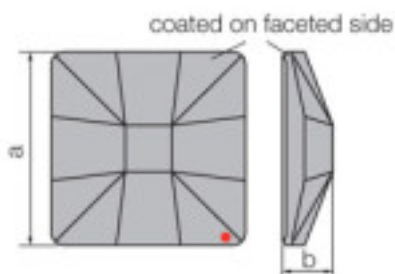

Picture	Article	Description	Lot	Price/Unit
	110885440		1	0,4830 €
	Part 8854/014 000 strass			
	Colour: Transparent			

113783114	1	1,10 €
Classic square 2483/10mm Sahara'V'	48	0,88 €
Effect of applied faceted part dimensions A=10mm (+/- 0.3mm) B=3.5mm(0.3mm +/-)	144	0,76 €