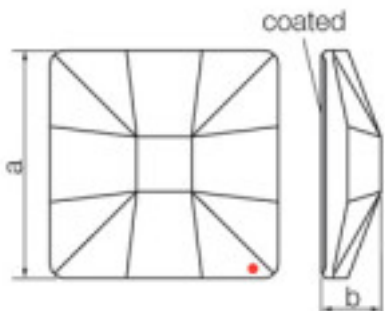

SWAROVSKI CRYSTAL > Strass Swarovski Crystal > Strass Swarovski for gluing

Subfamily Flat Strass crystal with CAL coating in flat part

Picture	Article	Description	Lot	Price/Unit
	113783104		1	1,07 €
	Classic Square 2483/10mm Sahara		48	0,86 €
			144	0,74 €