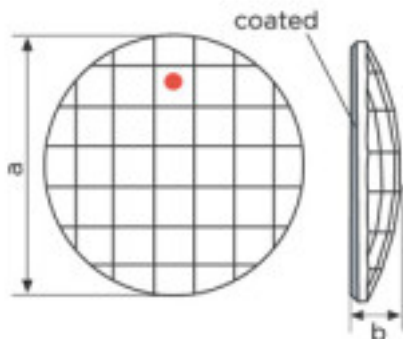

SWAROVSKI CRYSTAL > Strass Swarovski Crystal > Strass Swarovski for gluing

Subfamily Flat Strass crystal with CAL coating in flat part

Picture	Article	Description	Lot	Price/Unit
	113783303		1	10,49 €
	Chesboard Circle 2035/30mm CAL`V`SI Swarovski Crystal		6	8,40 €
			12	7,31 €

Effect applied to flat part dimensions A=30mm(+/- 0.3mm) B=6.2mm(0.3mm +/-)

Reference: 1066835

	113783401		1	14,12 €
	Chesboard Circle 2035/40mm Berbml Swarovski Crystal		3	11,30 €
			6	9,82 €

Effect applied to flat part dimensions A=40mm(+/- 0.3mm) B= 7.7mm(0.3mm +/-)