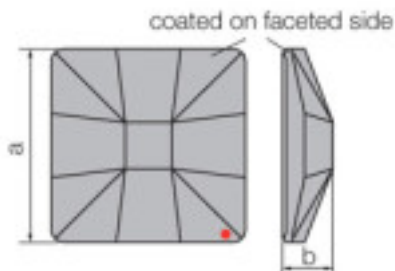

Catalogue **SWAROVSKI CRYSTAL**

Line **Strass Swarovski Crystal**

FAMILY **Strass Swarovski for gluing**

Subfamily **Flat Strass crystal with CAL coating in faceted part**

IMPORTANT NOTE: The STRASS and SPECTRA lines are out of production. Items in stock will be available while stocks last .

Picture	Article	Description	Lot	Price/Unit
	110885440		1	0,4830 €
	Part 8854/014 000 strass			
	Colour: Transparent			

113783114	1	1,10 €
Classic square 2483/10mm Sahara'V'	48	0,88 €
Effect of applied faceted part dimensions A=10mm (+/- 0.3mm) B=3.5mm(0.3mm +/-)	144	0,76 €

Reference: 1066769