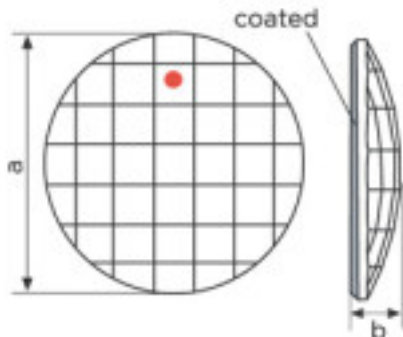

Picture	Article	Description	Lot	Price/Unit
	113783101		1	1,07 €
	Classic square 2483/10mm Bermuda Blue		48	0,86 €
			144	0,74 €

Coated in flat part dimensions (mm) A = 10 (+/- 0.3) B = 3.5 (0.3 +/-)

Length (mm): 10 Width (mm): 10  
Colour: Bermuda Blue

	113783102		1	0,69 €
	Crystal Square 8083 010 001 Blazing Red		245	0,62 €
			980	0,60 €

Coated in flat part dimensions (mm) A = 10 (+/- 0.3) B = 3.5 (0.3 +/-)

Length (mm): 10 Width (mm): 10

SWAROVSKI CRYSTAL > Strass Swarovski Crystal > Strass Swarovski for gluing

**Subfamily Flat Strass crystal with CAL coating in flat part**

Picture	Article	Description	Lot	Price/Unit
	113783104		1	1,07 €
	Classic Square 2483/10mm Sahara		48	0,86 €
			144	0,74 €

Coated in flat part dimensions A=10mm (+/-0,3mm)  
B=3,5mm (+/-0,3mm)

Length (mm): 10 Width (mm): 10

	113783201		1	4,93 €
	Round chessboard 2035/20mm Bermuda Blue		20	3,95 €
			40	3,44 €

Effect applied to flat part dimensions A=20mm(+/-0.3mm) B=3.8mm(0.3mm +/-)

Colour: Bermuda Blue