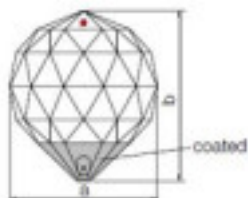

Effect CAL'V'SI for gluing. Measures: A=19,6mm (+/-0,3mm) B=10,5mm (+/-0,3mm) C=19mm (+/-0,3mm)

Diameter (mm): 20 Colour: Transparent

Reference: 1067325

	110855027		1	2,25 €
	Ball 8550/20mm Medium Sapphire CAL'VZ'SI		48	2,15 €
			144	2,09 €