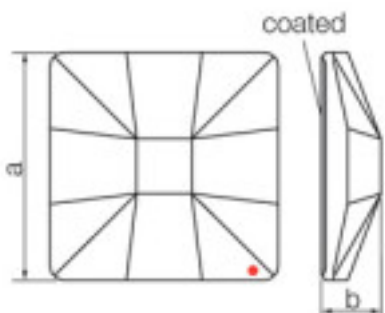

SWAROVSKI CRYSTAL > Strass Swarovski Crystal > Strass Swarovski for gluing

Subfamily Flat Strass crystal with CAL coating in flat part

Picture	Article	Description	Lot	Price/Unit
	113783105		1	1,07 €
	Classic Square 2483/10mm Sage		48	0,86 €
			144	0,74 €