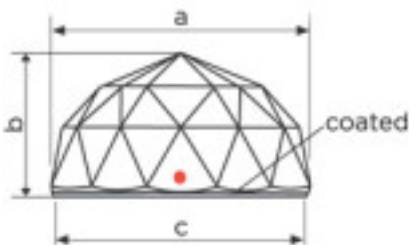

Diameter (mm): 30 Colour: Transparent
Central Hole (mm): 8,8

SWAROVSKI CRYSTAL > Strass Swarovski Crystal > Strass Swarovski for gluing

Subfamily **Strass Crystal with CAL coating for gluing**

Picture	Article	Description	Lot	Price/Unit
	110855033		1	6,05 €
	X*Ball 8556/030 002 Swarovski Crystal		24	5,75 €
		Diameter (mm): 30 Colour: Transparent	48	5,59 €

	110855034		1	14,88 €
	Half-ball 7120/30mm CAL'V'SI		30	11,91 €
		Effect CAL V SI. A=29,6mm (+/-0,3mm) B=16,5mm (+/-0,3mm) C=28,3mm (+/-0,3mm)	120	10,35 €

SWAROVSKI CRYSTAL > Strass Swarovski Crystal > Strass Swarovski for gluing