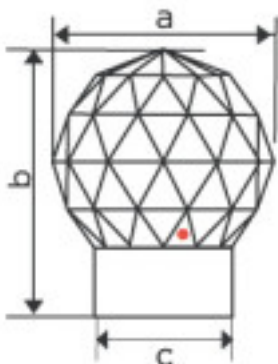

Subfamily **Strass Swarovski Chatons**

Picture	Article	Description	Lot	Price/Unit
	113737343		1	59,65 €
	Globe Handle 7156/40mm 081 Gold		5	47,72 €

Gold-plated metal support. Measurements:  
40mmx50mm (A = 40mm; B = 50mm; C = 25.5mm)

Reference: 1072848

113737351  
GLOB HANDLE 9376/035/001 50mm Chrome

Chrome Support. Measurements: A=50mm;  
B=59.5mm; C=31.5mm.