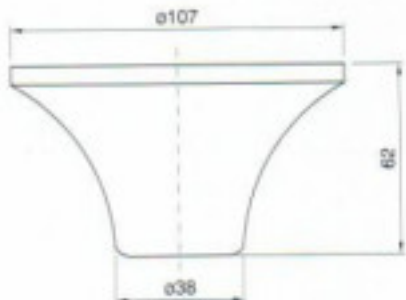

Length (mm): 62 Diameter (mm): 107 Colour: White

	AR4822002		1	0,90 €
	Canopy RO/20 white		50	0,5577 €
		Rosone for suspension, for application in class II. Use in combination with protective enclosure in class II.	200	0,4354 €
			600	0,4230 €