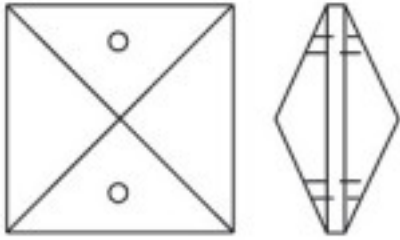

Picture	Article	Description	Lot	Price/Unit
	115802428		1	0,68 €
	Square 802/428 28x28mm 4 holes spectra		20	0,61 €
	Width (mm): 28 High (mm): 28 Colour: Transparent		100	0,5950 €

	115802618		1	0,2745 €
	Square 802/618 18x18mm 2 holes spectra		50	0,2196 €
	Length (mm): 18 Colour: Transparent		400	0,1908 €

Reference: 203033

SWAROVSKI CRYSTAL > Spectra Swarovski Crystal > Spectra Swarovski Octagons and Squares

Subfamily **Squares Spectra**

Picture	Article	Description	Lot	Price/Unit
	115802622		1	0,4643 €
	Square 802/622 22x22mm 2 holes spectra		30	0,3715 €
		Length (mm): 22 Colour: Transparent	210	0,3231 €
	Reference: 203034			