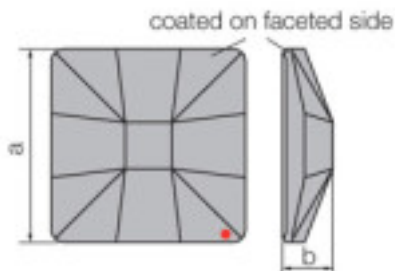

Picture	Article	Description	Lot	Price/Unit
	110885440 Part 8854/014 000 strass		1	0,4830 €
	Colour: Transparent			

113783114	1	1,10 €
Classic square 2483/10mm Sahara'V'	48	0,88 €
Effect of applied faceted part dimensions A=10mm (+/- 0.3mm) B=3.5mm(0.3mm +/-)	144	0,76 €