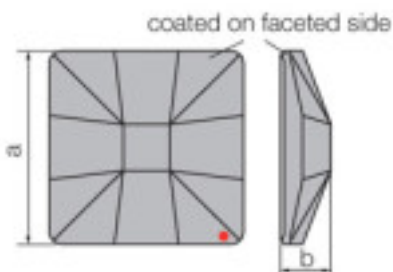

Effect applied to faceted part dimensions A=30mm(+/- 0.3mm) B=6.2mm(0.3mm +/-)

Reference: 1066779

	113783354		1	6,79 €
	Classic Square 2483/25mm Sahara V Swarovski		16	5,43 €
	Crystal		32	4,72 €

Effect applied to faceted side dimensions A=30mm(+/- 0.3mm) B=6.2mm(0.3mm +/-)