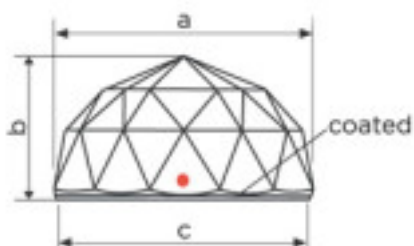

Catalogue **SWAROVSKI CRYSTAL**

Line **Strass Swarovski Crystal**

Family **Strass Swarovski for gluing**

Subfamily **Strass Crystal with CAL coating for gluing**

IMPORTANT NOTE: The STRASS and SPECTRA lines are out of production. Items in stock will be available while stocks last .

Picture	Article	Description	Lot	Price/Unit
	110855012		1	4,29 €
	Half-ball 7120/14mm classic cut CAL'V'SI Swarovski Crystal		112	3,44 €
			560	2,99 €