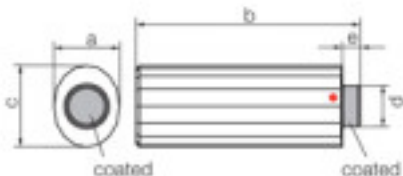

SWAROVSKI CRYSTAL > Strass Swarovski Crystal > Strass Knots and Handles

Subfamily **Strass Handles**

Picture	Article	Description	Lot	Price/Unit
	113798301		1	28,62 €
	Bracelet Stick 8988/300 001 15x54mm (ex 8988/300)		20	22,90 €
	CAL'V' Swarovski Cry		80	19,91 €

Dimensions A=15.8mm(0.3mm+/-)
B=54.5mm(0.3mm+/-) C=19.8mm (0.3mm +/-)
D=9.8mm(0.2mm +/-) E=4.9mm

Length (mm): 54,5 Width (mm): 19,8