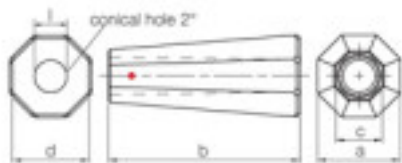

Length (mm): 59,6 Diameter (mm): 25,7
Central Hole (mm): 10

Reference: 1067468