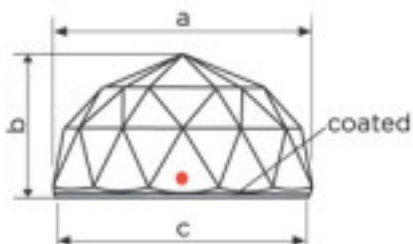

SWAROVSKI CRYSTAL > Strass Swarovski Crystal > Strass Swarovski for gluing

Subfamily Strass Crystal with CAL coating for gluing

Picture	Article	Description	Lot	Price/Unit
	110855044		1	16,08 €
	Half-ball 7120 40mm CAL'V'SI Swarovski Crystal		20	12,85 €
			60	11,18 €