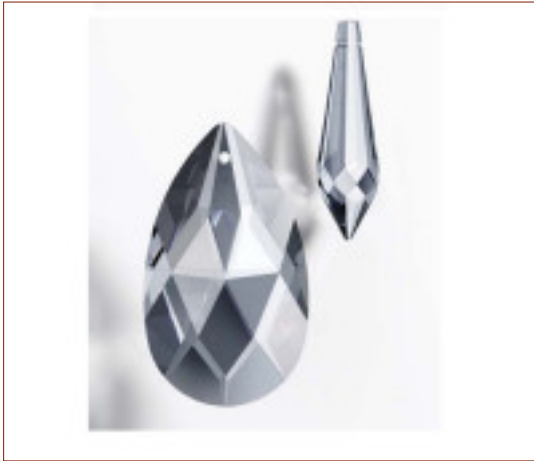

Catalogue **SWAROVSKI CRYSTAL**

Line **Strass Swarovski Crystal**

FAMILY **Lighting Catalog**

Subfamily **Lighting Catalog**

View all the articles in this section.

Picture	Article	Description	Lot	Price/Unit