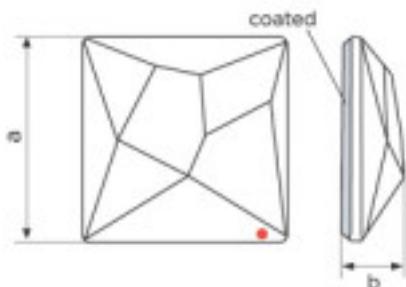

SWAROVSKI CRYSTAL > Strass Swarovski Crystal > Strass Swarovski for gluing

Subfamily Flat Strass crystal with CAL coating in flat part

Picture	Article	Description	Lot	Price/Unit
	113783251A		1	8,61 €
	Asymmetric Square 2420/25mm Bermuda blue		16	6,87 €
			32	5,99 €