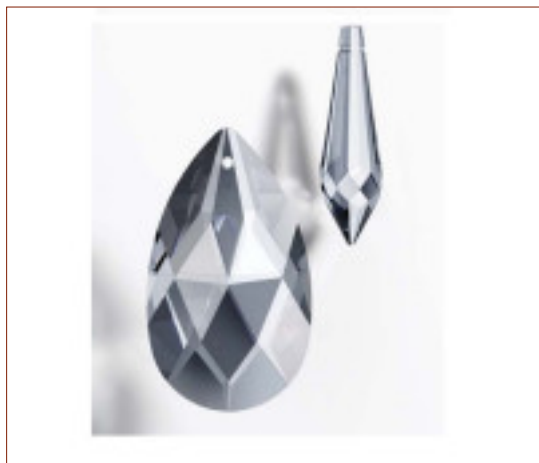

Catalogue **SWAROVSKI CRYSTAL**

Line **Strass Swarovski Crystal**

FAMILY **Lighting Catalog**

Subfamily **Lighting Catalog**

View all the articles in this section.

Picture	Article	Description	Lot	Price/Unit