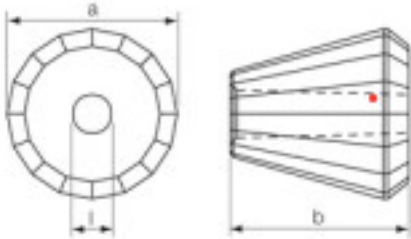

SWAROVSKI CRYSTAL > Strass Swarovski Crystal > Strass Knots and Handles

Subfamily **Strass Handles**

Picture	Article	Description	Lot	Price/Unit
	113798830		1	9,99 €
	Handle 30mm crystal 8988/000/005		20	7,99 €
		Effect coated in close side .Measurementsa = 30 b = 31.5 (+/- 0.5mm) center hole 9 mm (+/- 0.8mm)	40	6,95 €
		Length (mm): 31,5 Diameter (mm): 30