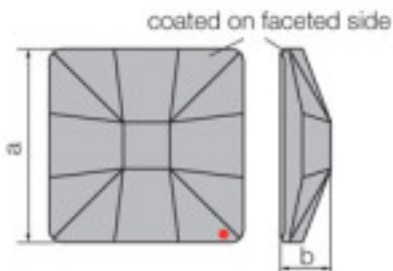

SWAROVSKI CRYSTAL > Strass Swarovski Crystal > Strass Swarovski for gluing

Subfamily Flat Strass crystal with CAL coating in faceted part

Picture	Article	Description	Lot	Price/Unit
	113783115		1	0,94 €
	CRYSTAL SQUARE 8083 010mm 001 Sage'V		48	0,75 €
		Effect of applied faceted side. Measurements: A=10mm (+/- 0.3mm); B=3.5mm(0.3mm +/-).	144	0,65 €