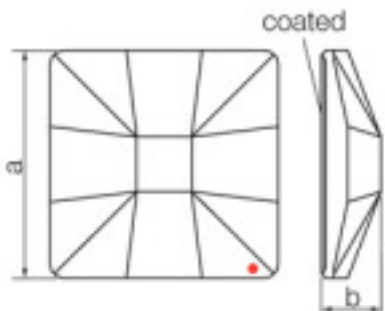

SWAROVSKI CRYSTAL > Strass Swarovski Crystal > Strass Swarovski for gluing

Subfamily Flat Strass crystal with CAL coating in flat part

Picture	Article	Description	Lot	Price/Unit
	113783104		1	1,07 €
	Classic Square 2483/10mm Sahara		48	0,86 €
		Coated in flat part dimensions A=10mm (+/-0,3mm) B=3,5mm (+/-0,3mm)	144	0,74 €