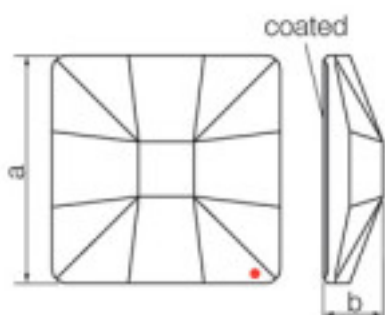

Picture	Article	Description	Lot	Price/Unit
	113783101		1	1,07 €
	Classic square 2483/10mm Bermuda Blue		48	0,86 €
			144	0,74 €

Coated in flat part dimensions (mm) A = 10 (+/- 0.3) B = 3.5 (0.3 +/-)

Length (mm): 10 Width (mm): 10
Colour: Bermuda Blue