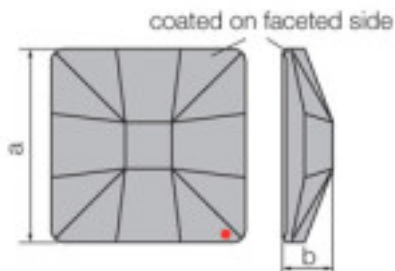

Catalogue **SWAROVSKI CRYSTAL**

Line **Strass Swarovski Crystal**

FAMILY **Strass Swarovski for gluing**

Subfamily **Flat Strass crystal with CAL coating in faceted part**

IMPORTANT NOTE: The STRASS and SPECTRA lines are out of production. Items in stock will be available while stocks last .

Picture	Article	Description	Lot	Price/Unit
	110885440 Part 8854/014 000 strass		1	0,4830 €
	Colour: Transparent			

113783114	1	1,10 €
Classic square 2483/10mm Sahara'V'	48	0,88 €
Effect of applied faceted part dimensions A=10mm (+/- 0.3mm) B=3.5mm(0.3mm +/-)	144	0,76 €

Reference: 1066769