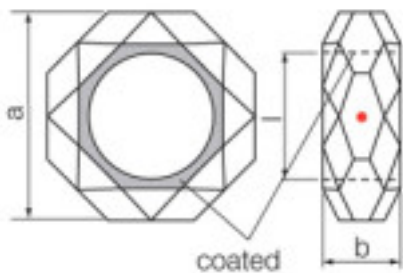

SWAROVSKI CRYSTAL > Strass Swarovski Crystal > Strass Knots and Handles

Subfamily **Strass Knots**

Picture	Article	Description	Lot	Price/Unit
	1108065Y4		1	24,12 €
	Center part 8065/052/203 48mm Jet		12	19,30 €
		High (mm): 18 Diameter (mm): 48 Colour: Black Central Hole (mm): 29	36	16,78 €