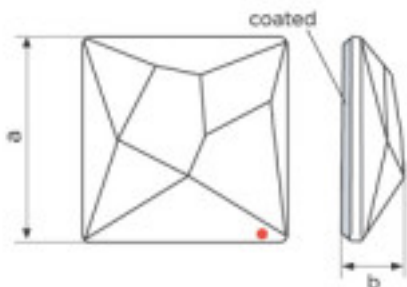

SWAROVSKI CRYSTAL > Strass Swarovski Crystal > Strass Swarovski for gluing

Subfamily Flat Strass crystal with CAL coating in flat part

Picture	Article	Description	Lot	Price/Unit
	113783251A		1	8,61 €
	Asymmetric Square 2420/25mm Bermuda blue		16	6,87 €
			32	5,99 €