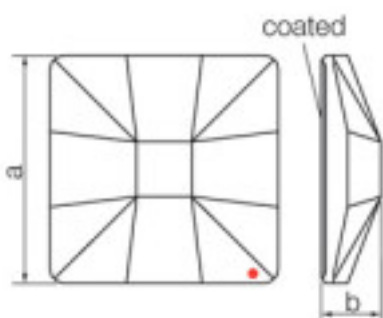

Catalogue **SWAROVSKI CRYSTAL**

Line **Strass Swarovski Crystal**

FAMILY **Strass Swarovski for gluing**

Subfamily **Flat Strass crystal with CAL coating in flat part**

IMPORTANT NOTE: The STRASS and SPECTRA lines are out of production. Items in stock will be available while stocks last .

Picture	Article	Description	Lot	Price/Unit
	113783101		1	1,07 €
	Classic square 2483/10mm Bermuda Blue		48	0,86 €
			144	0,74 €