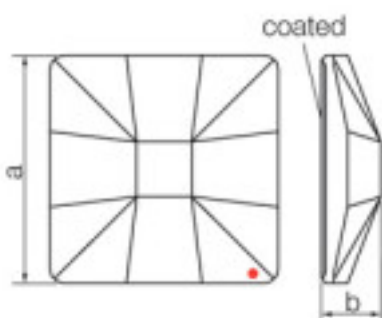

Catalogue **SWAROVSKI CRYSTAL**

Line **Strass Swarovski Crystal**

Family **Strass Swarovski for gluing**

Subfamily **Flat Strass crystal with CAL coating in flat part**

IMPORTANT NOTE: The STRASS and SPECTRA lines are out of production. Items in stock will be available while stocks last .

Picture	Article	Description	Lot	Price/Unit
	113783101		1	1,07 €
	Classic square 2483/10mm Bermuda Blue		48	0,86 €
			144	0,74 €