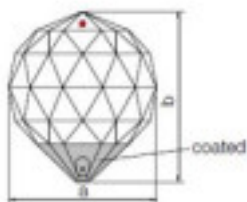

With effect CAL"VZ"SI. a=13,9(+/-0,3mm)
b=7,5(+/-0,3mm) c=13,3(+/-0,3mm)

Diameter (mm): 14 Colour: Transparent

Reference: 1067322

	110855027		1	2,25 €
	Ball 8550/20mm Medium Sapphire CAL'VZ'SI		48	2,15 €
			144	2,09 €