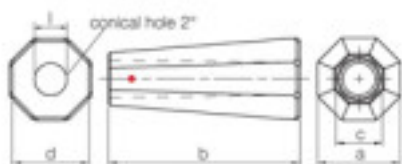

Length (mm): 59,6 Diameter (mm): 25,7
Central Hole (mm): 10

Reference: 1067468