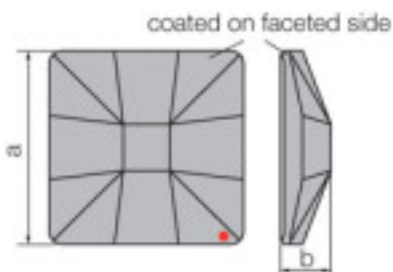

Effect applied to faceted part dimensions A=30mm(+/- 0.3mm) B=6.2mm(0.3mm +/-)

Reference: 1066779

|  |   |  |    |        |
|--|---|--|----|--------|
|  | 113783354                                   |  | 1  | 6,79 € |
|  | Classic Square 2483/25mm Sahara V Swarovski |  | 16 | 5,43 € |
|  | Crystal                                     |  | 32 | 4,72 € |