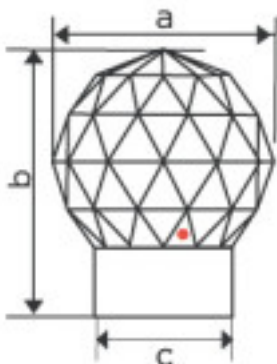

Gold-plated metal support. Measurements:
40mmx50mm (A = 40mm; B = 50mm; C = 25.5mm)

Reference: 1072848

113737351
GLOB HANDLE 9376/035/001 50mm Chrome

Catalogue **SWAROVSKI CRYSTAL**

Line **Strass Swarovski Crystal**