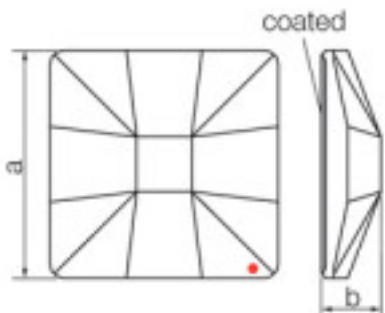

SWAROVSKI CRYSTAL > Strass Swarovski Crystal > Strass Swarovski for gluing

Subfamily Flat Strass crystal with CAL coating in flat part

Picture	Article	Description	Lot	Price/Unit
	113783104		1	1,07 €
	Classic Square 2483/10mm Sahara		48	0,86 €
			144	0,74 €