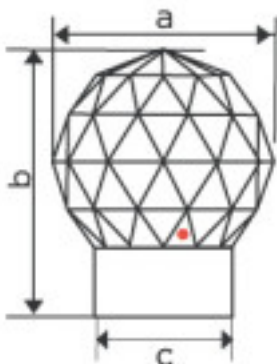

SWAROVSKI CRYSTAL > Strass Swarovski Crystal > Strass Swarovski for gluing

Subfamily **Strass Swarovski Chatons**

Picture	Article	Description	Lot	Price/Unit
	113737343		1	59,65 €
	Globe Handle 7156/40mm 081 Gold		5	47,72 €

Gold-plated metal support. Measurements:
40mmx50mm (A = 40mm; B = 50mm; C = 25.5mm)

Reference: 1072848

113737351
GLOB HANDLE 9376/035/001 50mm Chrome

Chrome Support. Measurements: A=50mm;
B=59.5mm; C=31.5mm.