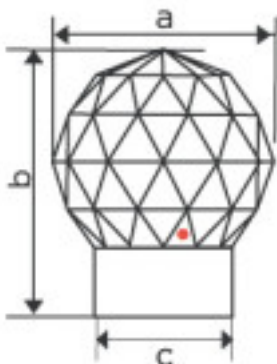

Reference: 1072848

113737351
GLOB HANDLE 9376/035/001 50mm Chrome

Chrome Support. Measurements: A=50mm;
B=59.5mm; C=31.5mm.

Catalogue **SWAROVSKI CRYSTAL**

Line **Strass Swarovski Crystal**

FAMILY **Strass Crystal Lamps**