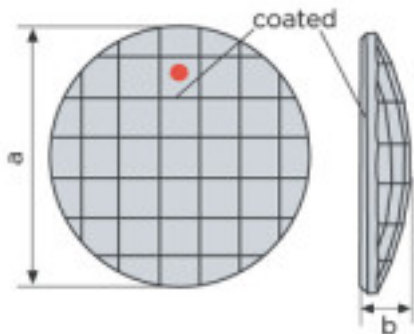

SWAROVSKI CRYSTAL > Strass Swarovski Crystal > Strass Swarovski for gluing

Subfamily Flat Strass crystal with CAL coating in faceted part

Picture	Article	Description	Lot	Price/Unit

113783411
CRYSTAL CIRCLE 8083 040mm 002 Bermuda Blue'V

Effect of applied faceted side. Measurements: A=40mm(+/- 0.3mm); B=7.7mm(0.3mm +/-)

Colour: Bermuda Blue