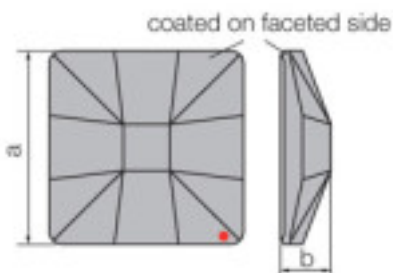

SWAROVSKI CRYSTAL > Strass Swarovski Crystal > Strass Swarovski for gluing

Subfamily Flat Strass crystal with CAL coating in faceted part

Picture	Article	Description	Lot	Price/Unit
	113783353		1	7,00 €
	Classic Square 2483/25mm CAL 'SI' Swarovski		16	5,60 €
	Crystal		32	4,87 €