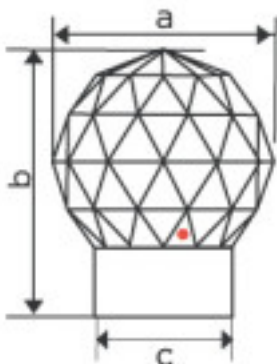

Gold-plated metal support. Measurements:  
40mmx50mm (A = 40mm; B = 50mm; C = 25.5mm)

Reference: 1072848

113737351  
GLOB HANDLE 9376/035/001 50mm Chrome

Chrome Support. Measurements: A=50mm;  
B=59.5mm; C=31.5mm.