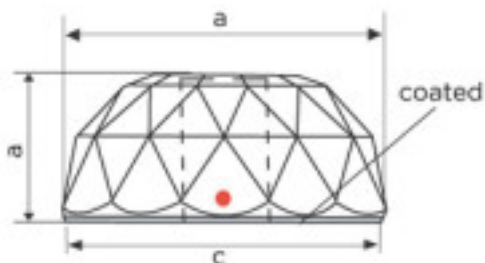

Effect CAL "V" SI for gluing. Measures
A=42,2(+/-0,3mm) B=20,8(+/-0,3mm)
C=40,4(+/-0,3mm)

Diameter (mm): 40 Colour: Transparent

Reference: 1067338

	110855050		1	17,49 €
	Half-ball with hole 7130/50mm CAL'V'SI Swarovski Crystal		12	13,99 €
			24	12,16 €