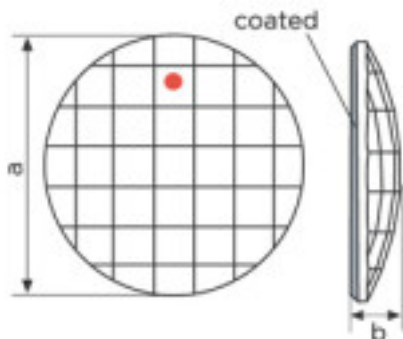

Length (mm): 10 Width (mm): 10

	113783201		1	4,93 €
	Round chessboard 2035/20mm Bermuda Blue		20	3,95 €
		Effect applied to flat part dimensions A=20mm(+/-0.3mm) B=3.8mm(0.3mm +/-)	40	3,44 €

Colour: Bermuda Blue