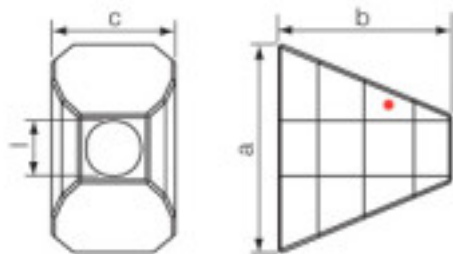

Length (mm): 17 Width (mm): 12,5 High (mm): 20

SWAROVSKI CRYSTAL > Strass Swarovski Crystal > Strass Knots and Handles

Subfamily **Strass Handles**

Picture	Article	Description	Lot	Price/Unit
	113798750		1	33,61 €
	Handle Flame 8988/000 // 004 50mm Crystal		10	26,89 €
	Effect partly coated porterior. Measurements : a=50, b =42(+/- 0.5mm) c=30, central bore 14 mm(+ / 0.8)		20	23,38 €
	Length (mm): 50 Width (mm): 30 High (mm): 42 Central Hole (mm): 14			
				