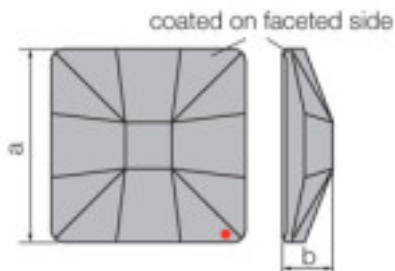

Catalogue **SWAROVSKI CRYSTAL**

Line **Strass Swarovski Crystal**

Family **Strass Swarovski for gluing**

Subfamily **Flat Strass crystal with CAL coating in faceted part**

IMPORTANT NOTE: The STRASS and SPECTRA lines are out of production. Items in stock will be available while stocks last .

Picture	Article	Description	Lot	Price/Unit
	110885440		1	0,4830 €
	Part 8854/014 000 strass			
	Colour: Transparent			

113783114	1	1,10 €
Classic square 2483/10mm Sahara'V'	48	0,88 €
Effect of applied faceted part dimensions A=10mm (+/- 0.3mm) B=3.5mm(0.3mm +/-)	144	0,76 €

Reference: 1066769