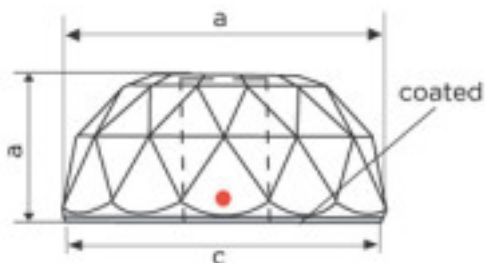

Diameter (mm): 40 Colour: Transparent

Reference: 1067338

	110855050		1	17,49 €
	Half-ball with hole 7130/50mm CAL'V'SI Swarovski Crystal		12	13,99 €
		Effect CAL V SI A=49,6mm (+/-0,4mm) B=22,1mm (+/-0,3mm) C=48mm (+/-0,5mm)	24	12,16 €