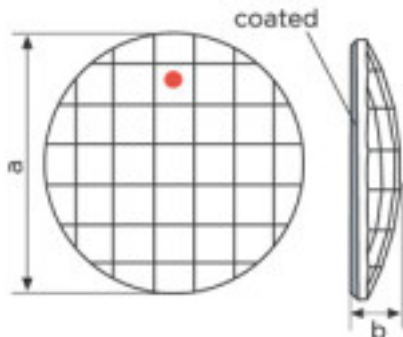

Coated in flat part dimensions A=10mm (+/-0,3mm)  
B=3,5mm (+/-0,3mm)

Length (mm): 10 Width (mm): 10

|  |   |  |    |        |
|--|---|--|----|--------|
|  | 113783201                               |  | 1  | 4,93 € |
|  | Round chessboard 2035/20mm Bermuda Blue |  | 20 | 3,95 € |
|  |   |  | 40 | 3,44 € |