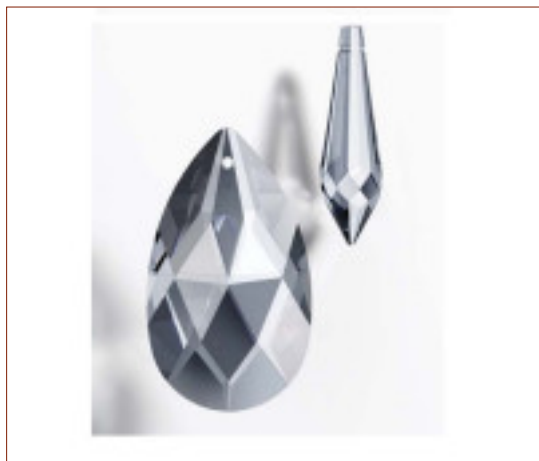

Catalogue **SWAROVSKI CRYSTAL**

Line **Strass Swarovski Crystal**

FAMILY **Lighting Catalog**

Subfamily **Lighting Catalog**

View all the articles in this section.

Picture	Article	Description	Lot	Price/Unit