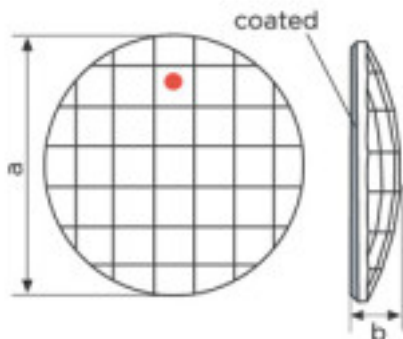

Length (mm): 10 Width (mm): 10

	113783201		1	4,93 €
	Round chessboard 2035/20mm Bermuda Blue		20	3,95 €
			40	3,44 €

Effect applied to flat part dimensions A=20mm(+/-0.3mm) B=3.8mm(0.3mm +/-)

Colour: Bermuda Blue