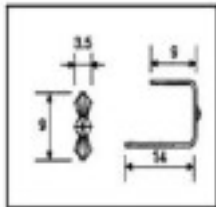

	E19141180	Connector 9141 18mm brass	2650 (Pedido mínimo)	0,0244 €
		Length (mm): 15 High (mm): 18 Colour: Brass		

CRYSTAL FOR LAMPS &gt; Scholer Crystal Austria &gt; Schöler Accessories line

Subfamily **Accessories linker and pasted**

Picture	Article	Description	Lot	Price/Unit
	E19141181	Connector 9141 18mm gold	2650 (Pedido mínimo)	0,1632 €
		Length (mm): 15 High (mm): 18 Colour: Gold		

	E19142090	Connector 9142 9mm brass	5940 (Pedido mínimo)	0,0125 €
		Length (mm): 9 High (mm): 9 Colour: Brass		