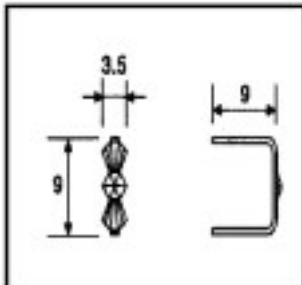

E19141092	Connector 9141 9mm chrome	6490 (Pedido mínimo)	0,0139 €

Length (mm): 9 High (mm): 9 Colour: Chrome