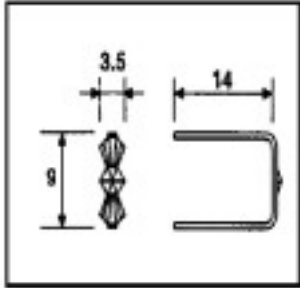

CRYSTAL FOR LAMPS > Scholer Crystal Austria > Schöler Accessories line

Subfamily **Accessories linker and pasted**

Picture	Article	Description	Lot	Price/Unit
	E19143091	Connector 9143 9mm gold	5390 (Pedido mínimo)	0,0845 €

Length (mm): 14 High (mm): 9 Colour: Gold