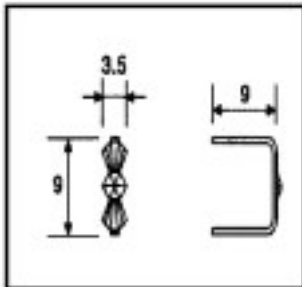

E19141092	Connector 9141 9mm chrome	6490 (Pedido mínimo)	0,0139 €

Length (mm): 9 High (mm): 9 Colour: Chrome