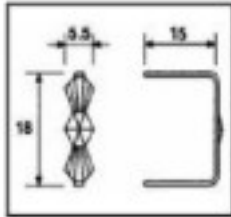

CRYSTAL FOR LAMPS > Scholer Crystal Austria > Schöler Accessories line

Subfamily **Accessories linker and pasted**

Picture	Article	Description	Lot	Price/Unit
	E19141181	Connector 9141 18mm gold	2650 (Pedido mínimo)	0,1632 €
		Length (mm): 15 High (mm): 18 Colour: Gold