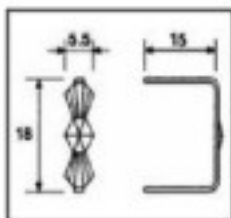

E19141180	Connector 9141 18mm brass	2650 (Pedido mínimo)	0,0244 €
		Length (mm): 15 High (mm): 18 Colour: Brass