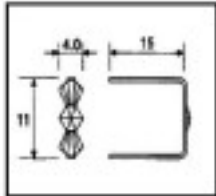

CRYSTAL FOR LAMPS > Scholer Crystal Austria > Schöler Accessories line

Subfamily **Accessories linker and pasted**

Picture	Article	Description	Lot	Price/Unit
	E19143110	Connector 9143 11mm brass	4300 (Pedido mínimo)	0,0168 €
		Length (mm): 15 High (mm): 11 Colour: Brass