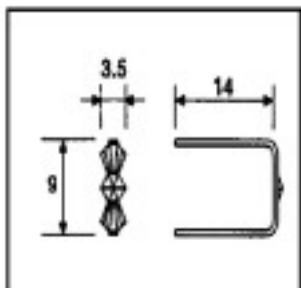

Picture	Article	Description	Lot	Price/Unit
	E19142140	Connector 9142 14mm brass	3460 (Pedido mínimo)	0,0191 €
		Length (mm): 14 High (mm): 11 Colour: Brass		

	E19143090	Connector 9143 9mm brass	5390 (Pedido mínimo)	0,0138 €
		Length (mm): 14 High (mm): 9 Colour: Brass		