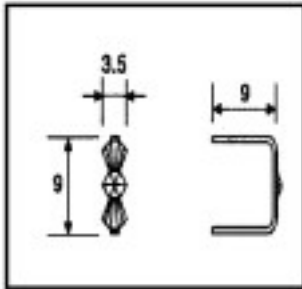

CRYSTAL FOR LAMPS > Scholer Crystal Austria > Schöler Accessories line

Subfamily **Accessories linker and pasted**

Picture	Article	Description	Lot	Price/Unit
	E19141091	Connector 9141 9mm gold	6490 (Pedido mínimo)	0,0699 €

Length (mm): 9 High (mm): 9 Colour: Gold