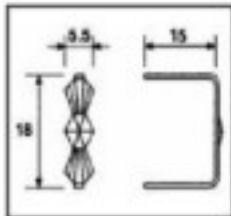

E19141180	Connector 9141 18mm brass	2650 (Pedido mínimo)	0,0244 €
		Length (mm): 15 High (mm): 18 Colour: Brass