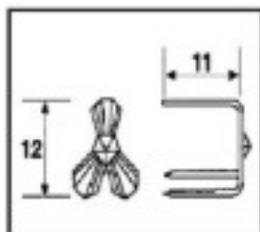

E19144121	9144 three legs gold	2650 (Pedido mínimo)	0,1668 €
		Length (mm): 12 High (mm): 11 Colour: Gold