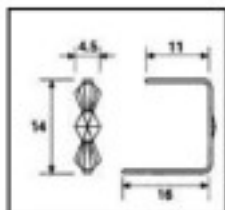

CRYSTAL FOR LAMPS > Scholer Crystal Austria > Schöler Accessories line

Subfamily **Accessories linker and pasted**

Picture	Article	Description	Lot	Price/Unit
	E19142140	Connector 9142 14mm brass	3460 (Pedido mínimo)	0,0191 €
		Length (mm): 14 High (mm): 11 Colour: Brass