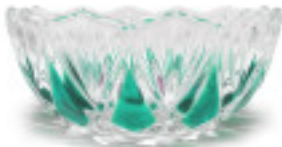

205416T		1	6,99 €
	Center part 5416 without hole Green		10	6,29 €
	High (mm): 65 Diameter (mm): 160 Colour: Green		30	5,81 €