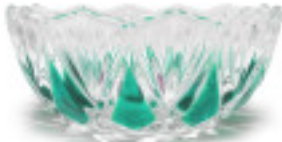

205416T		1	6,99 €
	Center part 5416 without hole Green		10	6,29 €
	High (mm): 65 Diameter (mm): 160 Colour: Green		30	5,81 €