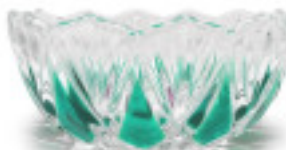

205421T		1	17,34 €
	Center part 5421 without hole Green		10	15,08 €
	High (mm): 90 Diameter (mm): 210 Colour: Green		30	14,38 €