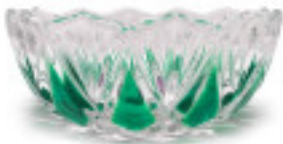

205413T		1	4,12 €
	Center part 5413 without hole Green		10	3,69 €
	High (mm): 55 Diameter (mm): 130 Colour: Green		30	3,43 €