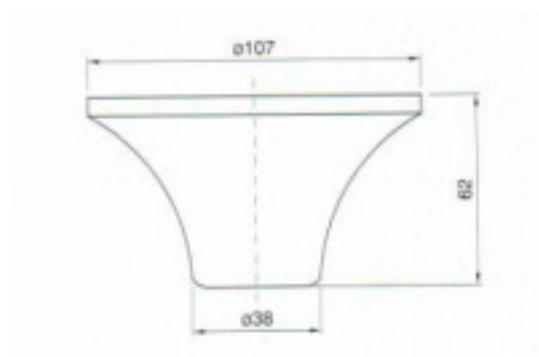

Image in another color

	AR4820202		1	0,2205 €
	Canopy RO / 2 white		250	0,1723 €

Length (mm): 62 Diameter (mm): 107 Colour: White

ELECTRICAL EQUIPMENT > Pendants > Pendants E27

Subfamily **E27 White Pendants and Accessories**