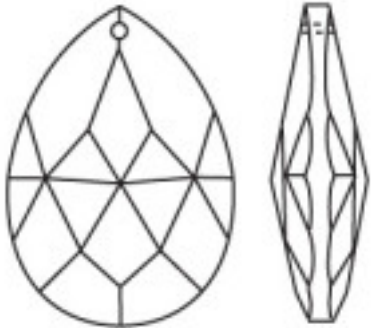

CRYSTAL FOR LAMPS > Scholer Crystal Austria > Schöler Fantastic Line

Subfamily **Fantastic Almonds**

Picture	Article	Description	Lot	Price/Unit
 	D923089 Almond 3230/89x52mm	Length (mm): 89 Width (mm): 52 Colour: Transparent	15 (Pedido mínimo)	4,50 €
 	D923095 Almond 3230/125x74mm	Length (mm): 125 Width (mm): 74 Colour: Transparent	6 (Pedido mínimo)	20,67 €

CRYSTAL FOR LAMPS > Scholer Crystal Austria > Schöler Fantastic Line

Subfamily **Fantastic Almonds**

Picture	Article	Description	Lot	Price/Unit
	D92309G		1	28,03 €
	Almond 3230/100x58mm Orbit Gold (OG)		5	18,71 €
			15	16,29 €

	D942038		192 (Pedido mínimo)	1,21 €
--	---------	--	---------------------	--------

Almond 3420/38x22mm

Length (mm): 38 Width (mm): 22 Colour: Transparent

CRYSTAL FOR LAMPS > Scholer Crystal Austria > Schöler Fantastic Line