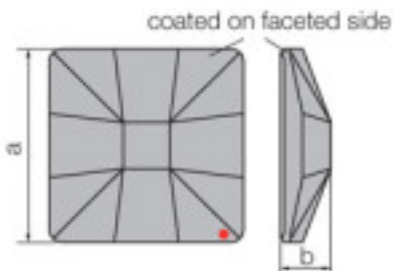

Picture	Article	Description	Lot	Price/Unit
	110885440 Part 8854/014 000 strass		1	0,4830 €
	Colour: Transparent			

113783114	Classic square 2483/10mm Sahara'V'	1	1,10 €
		48	0,88 €
		144	0,76 €

Effect of applied faceted part dimensions A=10mm (+/- 0.3mm) B=3.5mm(0.3mm +/-)

Reference: 1066769

SWAROVSKI CRYSTAL > Strass Swarovski Crystal > Strass Swarovski for gluing

Subfamily Flat Strass crystal with CAL coating in faceted part

Picture	Article	Description	Lot	Price/Unit
	113783115		1	0,94 €
	CRYSTAL SQUARE 8083 010mm 001 Sage'V		48	0,75 €
		Effect of applied faceted side. Measurements: A=10mm (+/- 0.3mm); B=3.5mm(0.3mm +/-).	144	0,65 €

	113783351		1	3,63 €
	CRYSTAL SQUARES 8083 025mm 001 Bermuda Blue V		16	2,91 €
			32	2,53 €

Effect of applied faceted side.
Measurements: A=30mm(+/- 0.3mm);
B=6.2mm(0.3mm +/-)

Colour: Bermuda Blue

SWAROVSKI CRYSTAL > Strass Swarovski Crystal > Strass Swarovski for gluing

Effect applied to faceted part dimensions A=30mm(+/- 0.3mm) B=6.2mm(0.3mm +/-)

Reference: 1066779

	113783354		1	6,79 €
	Classic Square 2483/25mm Sahara V Swarovski		16	5,43 €
	Crystal		32	4,72 €

Effect applied to faceted side dimensions A=30mm(+/- 0.3mm) B=6.2mm(0.3mm +/-)