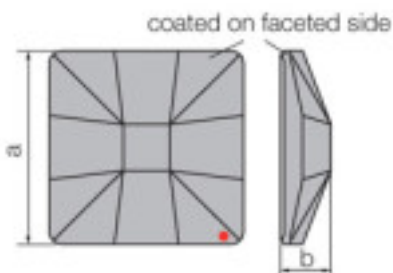

Picture	Article	Description	Lot	Price/Unit
	110885440 Part 8854/014 000 strass		1	0,4830 €
	Colour: Transparent			

113783114	1	1,10 €
Classic square 2483/10mm Sahara'V'	48	0,88 €
Effect of applied faceted part dimensions A=10mm (+/- 0.3mm) B=3.5mm(0.3mm +/-)	144	0,76 €

Reference: 1066769

SWAROVSKI CRYSTAL > Strass Swarovski Crystal > Strass Swarovski for gluing

**Subfamily Flat Strass crystal with CAL coating in faceted part**

Picture	Article	Description	Lot	Price/Unit
	113783115		1	0,94 €
	CRYSTAL SQUARE 8083 010mm 001 Sage'V		48	0,75 €
		Effect of applied faceted side. Measurements: A=10mm (+/- 0.3mm); B=3.5mm(0.3mm +/-).	144	0,65 €

	113783351		1	3,63 €
	CRYSTAL SQUARES 8083 025mm 001 Bermuda Blue V		16	2,91 €
			32	2,53 €

Effect of applied faceted side.  
Measurements: A=30mm(+/- 0.3mm);  
B=6.2mm(0.3mm +/-)

Colour: Bermuda Blue

SWAROVSKI CRYSTAL > Strass Swarovski Crystal > Strass Swarovski for gluing

Effect applied to faceted part dimensions A=30mm(+/- 0.3mm) B=6.2mm(0.3mm +/-)

Reference: 1066779

	113783354		1	6,79 €
	Classic Square 2483/25mm Sahara V Swarovski		16	5,43 €
	Crystal		32	4,72 €

Effect applied to faceted side dimensions A=30mm(+/- 0.3mm) B=6.2mm(0.3mm +/-)