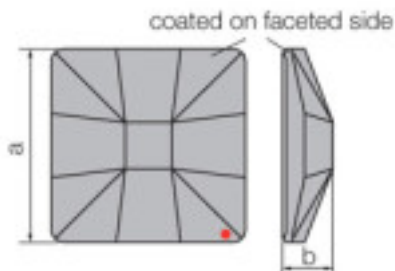

Catalogue **SWAROVSKI CRYSTAL**

Line **Strass Swarovski Crystal**

Family **Strass Swarovski for gluing**

Subfamily **Flat Strass crystal with CAL coating in faceted part**

**IMPORTANT NOTE: The STRASS and SPECTRA lines are out of production. Items in stock will be available while stocks last .**

Picture	Article	Description	Lot	Price/Unit
	110885440 Part 8854/014 000 strass		1	0,4830 €
	Colour: Transparent			

113783114	Classic square 2483/10mm Sahara'V'	1	1,10 €
		48	0,88 €
		144	0,76 €

Effect of applied faceted part dimensions A=10mm (+/- 0.3mm) B=3.5mm(0.3mm +/-)

Reference: 1066769

SWAROVSKI CRYSTAL > Strass Swarovski Crystal > Strass Swarovski for gluing

**Subfamily Flat Strass crystal with CAL coating in faceted part**

Picture	Article	Description	Lot	Price/Unit
	113783115		1	0,94 €
	CRYSTAL SQUARE 8083 010mm 001 Sage'V		48	0,75 €
	Effect of applied faceted side. Measurements: A=10mm (+/- 0.3mm); B=3.5mm(0.3mm +/-).		144	0,65 €

Effect applied to faceted part dimensions A=30mm(+/- 0.3mm) B=6.2mm(0.3mm +/-)

Reference: 1066779

	113783354		1	6,79 €
	Classic Square 2483/25mm Sahara V Swarovski		16	5,43 €
	Crystal		32	4,72 €

Effect applied to faceted side dimensions A=30mm(+/- 0.3mm) B=6.2mm(0.3mm +/-)