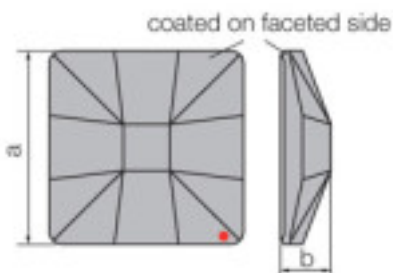

Reference: 1066769

SWAROVSKI CRYSTAL > Strass Swarovski Crystal > Strass Swarovski for gluing

**Subfamily Flat Strass crystal with CAL coating in faceted part**

Picture	Article	Description	Lot	Price/Unit
	113783115		1	0,94 €
	CRYSTAL SQUARE 8083 010mm 001 Sage'V		48	0,75 €
	Effect of applied faceted side. Measurements: A=10mm (+/- 0.3mm); B=3.5mm(0.3mm +/-).		144	0,65 €

	113783351		1	3,63 €
	CRYSTAL SQUARES 8083 025mm 001 Bermuda Blue V		16	2,91 €
	Effect of applied faceted side. Measurements: A=30mm(+/- 0.3mm); B=6.2mm(0.3mm +/-)		32	2,53 €

Effect of applied faceted side.  
Measurements: A=30mm(+/- 0.3mm);  
B=6.2mm(0.3mm +/-)

Colour: Bermuda Blue

SWAROVSKI CRYSTAL > Strass Swarovski Crystal > Strass Swarovski for gluing

**Subfamily Flat Strass crystal with CAL coating in faceted part**

Picture	Article	Description	Lot	Price/Unit
	113783353		1	7,00 €
	Classic Square 2483/25mm CAL 'SI' Swarovski		16	5,60 €
	Crystal		32	4,87 €

Effect applied to faceted part dimensions A=30mm(+/- 0.3mm) B=6.2mm(0.3mm +/-)

Reference: 1066779

	113783354		1	6,79 €
	Classic Square 2483/25mm Sahara V Swarovski		16	5,43 €
	Crystal		32	4,72 €

Effect applied to faceted side dimensions A=30mm(+/- 0.3mm) B=6.2mm(0.3mm +/-)