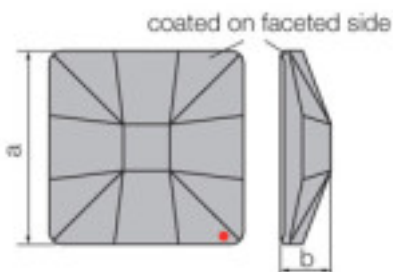

	113783351		1	3,63 €
	CRYSTAL SQUARES 8083 025mm 001 Bermuda Blue V		16	2,91 €
			32	2,53 €

Effect of applied faceted side.  
Measurements: A=30mm(+/- 0.3mm);  
B=6.2mm(0.3mm +/-)

Colour: Bermuda Blue

SWAROVSKI CRYSTAL > Strass Swarovski Crystal > Strass Swarovski for gluing

**Subfamily Flat Strass crystal with CAL coating in faceted part**

Picture	Article	Description	Lot	Price/Unit
	113783353		1	7,00 €
	Classic Square 2483/25mm CAL 'SI' Swarovski		16	5,60 €
	Crystal		32	4,87 €

Effect applied to faceted part dimensions A=30mm(+/- 0.3mm) B=6.2mm(0.3mm +/-)

Reference: 1066779

	113783354		1	6,79 €
	Classic Square 2483/25mm Sahara V Swarovski		16	5,43 €
	Crystal		32	4,72 €

Effect applied to faceted side dimensions A=30mm(+/- 0.3mm) B=6.2mm(0.3mm +/-)