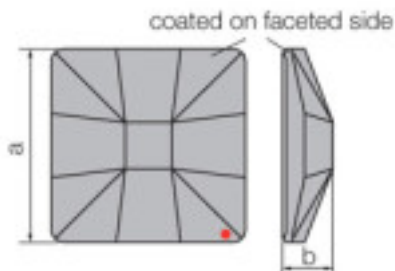

Catalogue **SWAROVSKI CRYSTAL**

Line **Strass Swarovski Crystal**

Family **Strass Swarovski for gluing**

Subfamily **Flat Strass crystal with CAL coating in faceted part**

IMPORTANT NOTE: The STRASS and SPECTRA lines are out of production. Items in stock will be available while stocks last .

Picture	Article	Description	Lot	Price/Unit
	110885440 Part 8854/014 000 strass		1	0,4830 €
	Colour: Transparent			

113783114	Classic square 2483/10mm Sahara'V'	1	1,10 €
		48	0,88 €
		144	0,76 €

Effect of applied faceted part dimensions A=10mm (+/- 0.3mm) B=3.5mm(0.3mm +/-)

Reference: 1066769

SWAROVSKI CRYSTAL > Strass Swarovski Crystal > Strass Swarovski for gluing

Subfamily Flat Strass crystal with CAL coating in faceted part

Picture	Article	Description	Lot	Price/Unit
	113783115		1	0,94 €
	CRYSTAL SQUARE 8083 010mm 001 Sage'V		48	0,75 €
		Effect of applied faceted side. Measurements: A=10mm (+/- 0.3mm); B=3.5mm(0.3mm +/-).	144	0,65 €

	113783351		1	3,63 €
	CRYSTAL SQUARES 8083 025mm 001 Bermuda Blue V		16	2,91 €
			32	2,53 €

Effect of applied faceted side.
Measurements: A=30mm(+/- 0.3mm);
B=6.2mm(0.3mm +/-)

Colour: Bermuda Blue

SWAROVSKI CRYSTAL > Strass Swarovski Crystal > Strass Swarovski for gluing