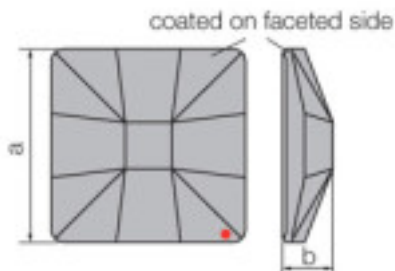

Catalogue **SWAROVSKI CRYSTAL**

Line **Strass Swarovski Crystal**

FAMILY **Strass Swarovski for gluing**

Subfamily **Flat Strass crystal with CAL coating in faceted part**

**IMPORTANT NOTE: The STRASS and SPECTRA lines are out of production. Items in stock will be available while stocks last .**

Picture	Article	Description	Lot	Price/Unit
	110885440 Part 8854/014 000 strass		1	0,4830 €
	Colour: Transparent			

113783114	1	1,10 €
Classic square 2483/10mm Sahara'V'	48	0,88 €
Effect of applied faceted part dimensions A=10mm (+/- 0.3mm) B=3.5mm(0.3mm +/-)	144	0,76 €

Reference: 1066769

SWAROVSKI CRYSTAL > Strass Swarovski Crystal > Strass Swarovski for gluing

**Subfamily Flat Strass crystal with CAL coating in faceted part**

Picture	Article	Description	Lot	Price/Unit
	113783115		1	0,94 €
	CRYSTAL SQUARE 8083 010mm 001 Sage'V		48	0,75 €
		Effect of applied faceted side. Measurements: A=10mm (+/- 0.3mm); B=3.5mm(0.3mm +/-).	144	0,65 €

	113783351		1	3,63 €
	CRYSTAL SQUARES 8083 025mm 001 Bermuda Blue V		16	2,91 €
			32	2,53 €

Effect of applied faceted side.  
Measurements: A=30mm(+/- 0.3mm);  
B=6.2mm(0.3mm +/-)

Colour: Bermuda Blue

SWAROVSKI CRYSTAL > Strass Swarovski Crystal > Strass Swarovski for gluing