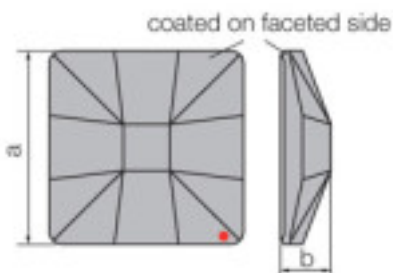

Reference: 1066769

SWAROVSKI CRYSTAL > Strass Swarovski Crystal > Strass Swarovski for gluing

**Subfamily Flat Strass crystal with CAL coating in faceted part**

Picture	Article	Description	Lot	Price/Unit
	113783115		1	0,94 €
	CRYSTAL SQUARE 8083 010mm 001 Sage'V		48	0,75 €
		Effect of applied faceted side. Measurements: A=10mm (+/- 0.3mm); B=3.5mm(0.3mm +/-).	144	0,65 €

	113783351		1	3,63 €
	CRYSTAL SQUARES 8083 025mm 001 Bermuda Blue V		16	2,91 €
			32	2,53 €

Effect of applied faceted side.  
Measurements: A=30mm(+/- 0.3mm);  
B=6.2mm(0.3mm +/-)

Colour: Bermuda Blue

SWAROVSKI CRYSTAL > Strass Swarovski Crystal > Strass Swarovski for gluing

**Subfamily Flat Strass crystal with CAL coating in faceted part**

Picture	Article	Description	Lot	Price/Unit
	113783353		1	7,00 €
	Classic Square 2483/25mm CAL 'SI' Swarovski		16	5,60 €
	Crystal		32	4,87 €

Effect applied to faceted part dimensions A=30mm(+/- 0.3mm) B=6.2mm(0.3mm +/-)

Reference: 1066779

	113783354		1	6,79 €
	Classic Square 2483/25mm Sahara V Swarovski		16	5,43 €
	Crystal		32	4,72 €

Effect applied to faceted side dimensions A=30mm(+/- 0.3mm) B=6.2mm(0.3mm +/-)