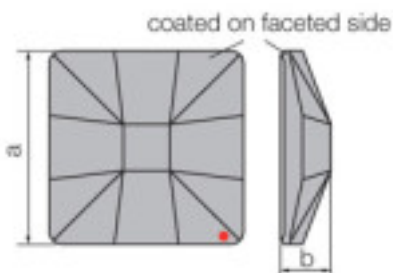

Reference: 1066769

SWAROVSKI CRYSTAL > Strass Swarovski Crystal > Strass Swarovski for gluing

Subfamily Flat Strass crystal with CAL coating in faceted part

Picture	Article	Description	Lot	Price/Unit
	113783115		1	0,94 €
	CRYSTAL SQUARE 8083 010mm 001 Sage'V		48	0,75 €
		Effect of applied faceted side. Measurements: A=10mm (+/- 0.3mm); B=3.5mm(0.3mm +/-).	144	0,65 €

	113783351		1	3,63 €
	CRYSTAL SQUARES 8083 025mm 001 Bermuda Blue V		16	2,91 €
			32	2,53 €

Effect of applied faceted side.
Measurements: A=30mm(+/- 0.3mm);
B=6.2mm(0.3mm +/-)

Colour: Bermuda Blue

SWAROVSKI CRYSTAL > Strass Swarovski Crystal > Strass Swarovski for gluing

Subfamily Flat Strass crystal with CAL coating in faceted part

Picture	Article	Description	Lot	Price/Unit
	113783353		1	7,00 €
	Classic Square 2483/25mm CAL 'SI' Swarovski		16	5,60 €
	Crystal		32	4,87 €

Effect applied to faceted part dimensions A=30mm(+/- 0.3mm) B=6.2mm(0.3mm +/-)

Reference: 1066779

	113783354		1	6,79 €
	Classic Square 2483/25mm Sahara V Swarovski		16	5,43 €
	Crystal		32	4,72 €

Effect applied to faceted side dimensions A=30mm(+/- 0.3mm) B=6.2mm(0.3mm +/-)