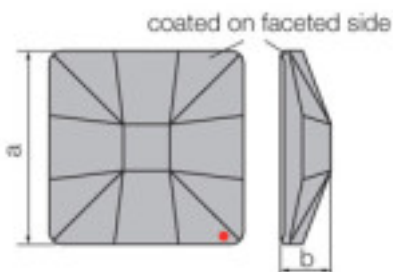

	113783351		1	3,63 €
	CRYSTAL SQUARES 8083 025mm 001 Bermuda Blue V		16	2,91 €
	Effect of applied faceted side. Measurements: A=30mm(+/- 0.3mm); B=6.2mm(0.3mm +/-)		32	2,53 €

Effect of applied faceted side.  
Measurements: A=30mm(+/- 0.3mm);  
B=6.2mm(0.3mm +/-)

Colour: Bermuda Blue

SWAROVSKI CRYSTAL > Strass Swarovski Crystal > Strass Swarovski for gluing

**Subfamily Flat Strass crystal with CAL coating in faceted part**

Picture	Article	Description	Lot	Price/Unit
	113783353		1	7,00 €
	Classic Square 2483/25mm CAL 'SI' Swarovski		16	5,60 €
	Crystal		32	4,87 €

Effect applied to faceted part dimensions A=30mm(+/- 0.3mm) B=6.2mm(0.3mm +/-)

Reference: 1066779

	113783354		1	6,79 €
	Classic Square 2483/25mm Sahara V Swarovski		16	5,43 €
	Crystal		32	4,72 €

Effect applied to faceted side dimensions A=30mm(+/- 0.3mm) B=6.2mm(0.3mm +/-)