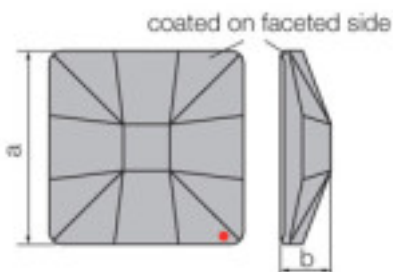

	113783351		1	3,63 €
	CRYSTAL SQUARES 8083 025mm 001 Bermuda Blue V		16	2,91 €
			32	2,53 €

Effect of applied faceted side.
Measurements: A=30mm(+/- 0.3mm);
B=6.2mm(0.3mm +/-)

Colour: Bermuda Blue

SWAROVSKI CRYSTAL > Strass Swarovski Crystal > Strass Swarovski for gluing

Subfamily Flat Strass crystal with CAL coating in faceted part

Picture	Article	Description	Lot	Price/Unit
	113783353		1	7,00 €
	Classic Square 2483/25mm CAL 'SI' Swarovski		16	5,60 €
	Crystal		32	4,87 €

Effect applied to faceted part dimensions A=30mm(+/- 0.3mm) B=6.2mm(0.3mm +/-)

Reference: 1066779

	113783354		1	6,79 €
	Classic Square 2483/25mm Sahara V Swarovski		16	5,43 €
	Crystal		32	4,72 €

Effect applied to faceted side dimensions A=30mm(+/- 0.3mm) B=6.2mm(0.3mm +/-)