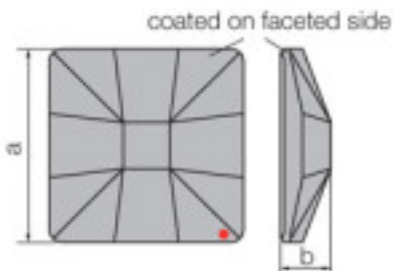

Picture	Article	Description	Lot	Price/Unit
	110885440		1	0,4830 €
	Part 8854/014 000 strass			
	Colour: Transparent			

113783114	1	1,10 €
Classic square 2483/10mm Sahara'V'	48	0,88 €
Effect of applied faceted part dimensions A=10mm (+/- 0.3mm) B=3.5mm(0.3mm +/-)	144	0,76 €

Reference: 1066769

SWAROVSKI CRYSTAL > Strass Swarovski Crystal > Strass Swarovski for gluing

Subfamily Flat Strass crystal with CAL coating in faceted part

Picture	Article	Description	Lot	Price/Unit
	113783115		1	0,94 €
	CRYSTAL SQUARE 8083 010mm 001 Sage'V		48	0,75 €
		Effect of applied faceted side. Measurements: A=10mm (+/- 0.3mm); B=3.5mm(0.3mm +/-).	144	0,65 €

	113783351		1	3,63 €
	CRYSTAL SQUARES 8083 025mm 001 Bermuda Blue V		16	2,91 €
			32	2,53 €

Effect of applied faceted side.
Measurements: A=30mm(+/- 0.3mm);
B=6.2mm(0.3mm +/-)

Colour: Bermuda Blue

SWAROVSKI CRYSTAL > Strass Swarovski Crystal > Strass Swarovski for gluing

Effect applied to faceted part dimensions A=30mm(+/- 0.3mm) B=6.2mm(0.3mm +/-)

Reference: 1066779

	113783354		1	6,79 €
	Classic Square 2483/25mm Sahara V Swarovski		16	5,43 €
	Crystal		32	4,72 €

Effect applied to faceted side dimensions A=30mm(+/- 0.3mm) B=6.2mm(0.3mm +/-)