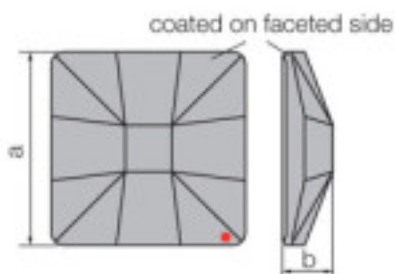

Catalogue **SWAROVSKI CRYSTAL**

Line **Strass Swarovski Crystal**

FAMILY **Strass Swarovski for gluing**

Subfamily **Flat Strass crystal with CAL coating in faceted part**

IMPORTANT NOTE: The STRASS and SPECTRA lines are out of production. Items in stock will be available while stocks last .

Picture	Article	Description	Lot	Price/Unit
	110885440		1	0,4830 €
	Part 8854/014 000 strass			
	Colour: Transparent			

113783114	1	1,10 €
Classic square 2483/10mm Sahara'V'	48	0,88 €
Effect of applied faceted part dimensions A=10mm (+/- 0.3mm) B=3.5mm(0.3mm +/-)	144	0,76 €

Reference: 1066769

SWAROVSKI CRYSTAL > Strass Swarovski Crystal > Strass Swarovski for gluing

Subfamily Flat Strass crystal with CAL coating in faceted part

Picture	Article	Description	Lot	Price/Unit
	113783115		1	0,94 €
	CRYSTAL SQUARE 8083 010mm 001 Sage'V		48	0,75 €
		Effect of applied faceted side. Measurements: A=10mm (+/- 0.3mm); B=3.5mm(0.3mm +/-).	144	0,65 €

	113783351		1	3,63 €
	CRYSTAL SQUARES 8083 025mm 001 Bermuda Blue V		16	2,91 €
			32	2,53 €

Effect of applied faceted side.
Measurements: A=30mm(+/- 0.3mm);
B=6.2mm(0.3mm +/-)

Colour: Bermuda Blue

SWAROVSKI CRYSTAL > Strass Swarovski Crystal > Strass Swarovski for gluing