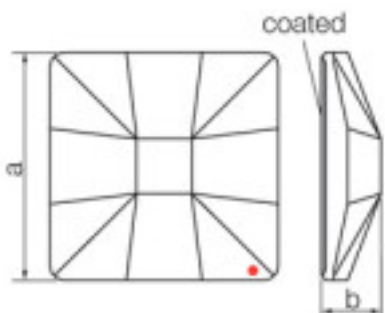

Picture	Article	Description	Lot	Price/Unit
	113783101		1	1,07 €
	Classic square 2483/10mm Bermuda Blue		48	0,86 €
			144	0,74 €

Coated in flat part dimensions (mm) A = 10 (+/- 0.3) B = 3.5 (0.3 +/-)

Length (mm): 10 Width (mm): 10  
Colour: Bermuda Blue

	113783102		1	0,69 €
	Crystal Square 8083 010 001 Blazing Red		245	0,62 €
			980	0,60 €

Coated in flat part dimensions (mm) A = 10 (+/- 0.3) B = 3.5 (0.3 +/-)

Length (mm): 10 Width (mm): 10

SWAROVSKI CRYSTAL > Strass Swarovski Crystal > Strass Swarovski for gluing

**Subfamily Flat Strass crystal with CAL coating in flat part**

Picture	Article	Description	Lot	Price/Unit
	113783104		1	1,07 €
	Classic Square 2483/10mm Sahara		48	0,86 €
			144	0,74 €

Coated in flat part dimensions A=10mm (+/-0,3mm)  
B=3,5mm (+/-0,3mm)

Length (mm): 10 Width (mm): 10

	113783201		1	4,93 €
	Round chessboard 2035/20mm Bermuda Blue		20	3,95 €
			40	3,44 €

Effect applied to flat part dimensions A=20mm(+/-0.3mm) B=3.8mm(0.3mm +/-)

Colour: Bermuda Blue