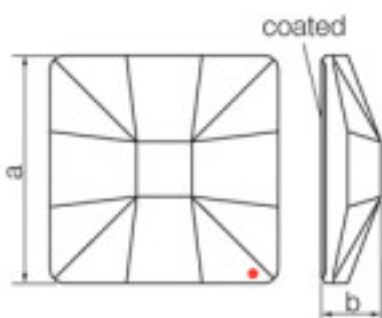

Catalogue **SWAROVSKI CRYSTAL**

Line **Strass Swarovski Crystal**

Family **Strass Swarovski for gluing**

Subfamily **Flat Strass crystal with CAL coating in flat part**

**IMPORTANT NOTE: The STRASS and SPECTRA lines are out of production. Items in stock will be available while stocks last .**

Picture	Article	Description	Lot	Price/Unit
	113783101		1	1,07 €
	Classic square 2483/10mm Bermuda Blue		48	0,86 €
			144	0,74 €

Coated in flat part dimensions (mm) A = 10 (+/- 0.3) B = 3.5 (0.3 +/-)

Length (mm): 10 Width (mm): 10  
Colour: Bermuda Blue

	113783102		1	0,69 €
	Crystal Square 8083 010 001 Blazing Red		245	0,62 €
			980	0,60 €

Coated in flat part dimensions (mm) A = 10 (+/- 0.3) B = 3.5 (0.3 +/-)

Length (mm): 10 Width (mm): 10

SWAROVSKI CRYSTAL > Strass Swarovski Crystal > Strass Swarovski for gluing

Length (mm): 10 Width (mm): 10

	113783201		1	4,93 €
	Round chessboard 2035/20mm Bermuda Blue		20	3,95 €
			40	3,44 €

Effect applied to flat part dimensions A=20mm(+/-0.3mm) B=3.8mm(0.3mm +/-)

Colour: Bermuda Blue