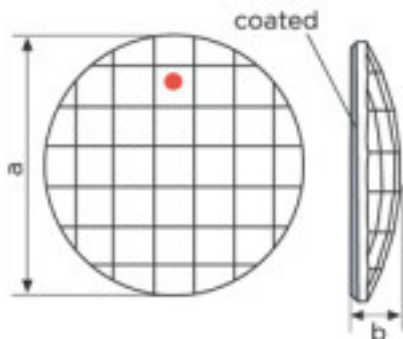

Coated in flat part dimensions A=10mm (+/-0,3mm)
B=3,5mm (+/-0,3mm)

Length (mm): 10 Width (mm): 10

	113783201		1	4,93 €
	Round chessboard 2035/20mm Bermuda Blue		20	3,95 €
			40	3,44 €