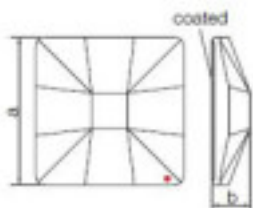

Picture	Article	Description	Lot	Price/Unit
	113783101		1	1,07 €
	Classic square 2483/10mm Bermuda Blue		48	0,86 €
			144	0,74 €

Coated in flat part dimensions (mm) A = 10 (+/- 0.3) B = 3.5 (0.3 +/-)

Length (mm): 10 Width (mm): 10  
Colour: Bermuda Blue

	113783102		1	0,69 €
	Crystal Square 8083 010 001 Blazing Red		245	0,62 €
			980	0,60 €

Coated in flat part dimensions (mm) A = 10 (+/- 0.3) B = 3.5 (0.3 +/-)

Length (mm): 10 Width (mm): 10

SWAROVSKI CRYSTAL > Strass Swarovski Crystal > Strass Swarovski for gluing

Length (mm): 10 Width (mm): 10

	113783201		1	4,93 €
	Round chessboard 2035/20mm Bermuda Blue		20	3,95 €
			40	3,44 €

Effect applied to flat part dimensions A=20mm(+/-0.3mm) B=3.8mm(0.3mm +/-)

Colour: Bermuda Blue