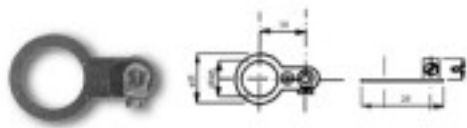

Catalogue **METALLIC ACCESORIES**

Line **Other Metallic Accesories**

FAMILY **Earth connectors**

Subfamily **Grounding with screw**

Picture	Article	Description	Lot	Price/Unit
	AR8011000		1	0,5515 €
	Earth terminal AT/10		100	0,2757 €
			1000	0,1533 €
	Length (mm): 25 Diameter (mm): 15		3000	0,1304 €
	Reference: 002316			

	A529110		1	0,2592 €
	Earth terminal 10mm diam		100	0,1728 €
			1000	0,1153 €
	Earth terminal 10mm diameter		2500	0,1048 €
	Diameter (mm): 10