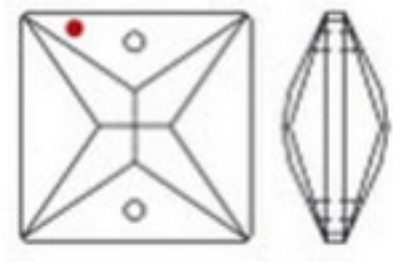

Subfamily **Squares Strass**

Picture	Article	Description	Lot	Price/Unit
	112802432		1	3,21 €
	Square 8024/32mm 4 holes Swarovski Crystal		24	2,57 €
	Width (mm): 32 High (mm): 36 Colour: Transparent		96	2,23 €

	112802528		1	1,37 €
	Square Stone 8025/28 Strass 1 hole			
	Width (mm): 28 High (mm): 14 Colour: Transparent			

SWAROVSKI CRYSTAL > Strass Swarovski Crystal > Strass Octagons , Ovals and Squares

Subfamily **Squares Strass**

Picture	Article	Description	Lot	Price/Unit
	112812622	Square 8126/22mm Swarovski Crystal 2 holes	210 (Pedido mínimo)	1,34 €

Diameter (mm): 22 Colour: Transparent

Reference: 5191408

	113802240	Square 8022/40mm 2 upper holes Swarovski Crystal	1	3,35 €
			10	3,18 €
			30	3,09 €

Width (mm): 40 High (mm): 40 Colour: Transparent