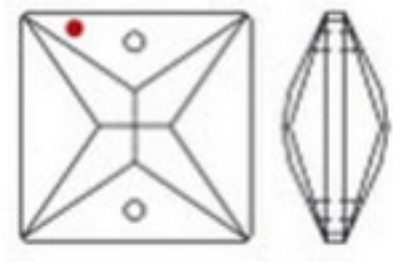

Subfamily **Squares Strass**

Picture	Article	Description	Lot	Price/Unit
	112802432		1	3,21 €
		Square 8024/32mm 4 holes Swarovski Crystal	24	2,57 €
		Width (mm): 32 High (mm): 36 Colour: Transparent	96	2,23 €

	112802528		1	1,37 €
		Square Stone 8025/28 Strass 1 hole		
		Width (mm): 28 High (mm): 14 Colour: Transparent		

SWAROVSKI CRYSTAL > Strass Swarovski Crystal > Strass Octagons , Ovals and Squares

Subfamily **Squares Strass**

Picture	Article	Description	Lot	Price/Unit
	112812622	Square 8126/22mm Swarovski Crystal 2 holes	210 (Pedido mínimo)	1,34 €

Diameter (mm): 22 Colour: Transparent

Reference: 5191408

	113802240	Square 8022/40mm 2 upper holes Swarovski Crystal	1	3,35 €
			10	3,18 €
			30	3,09 €

Width (mm): 40 High (mm): 40 Colour: Transparent