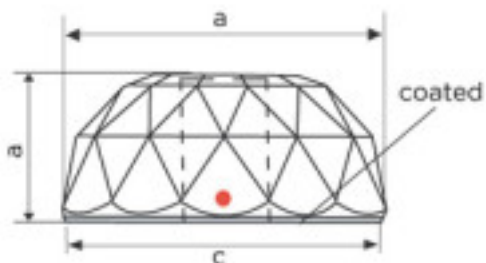

Reference: 1067337

SWAROVSKI CRYSTAL > Strass Swarovski Crystal > Strass Swarovski for gluing

Subfamily Strass Crystal with CAL coating for gluing

Picture	Article	Description	Lot	Price/Unit
	110855044		1	16,08 €
	Half-ball 7120 40mm CAL'V'SI Swarovski Crystal		20	12,85 €
			60	11,18 €

Effect CAL "V" SI for gluing. Measures
A=42,2(+/-0,3mm) B=20,8(+/-0,3mm)
C=40,4(+/-0,3mm)

Diameter (mm): 40 Colour: Transparent

Reference: 1067338

	110855050		1	17,49 €
	Half-ball with hole 7130/50mm CAL'V'SI Swarovski Crystal		12	13,99 €
			24	12,16 €

Effect CAL V SI A=49,6mm (+/-0,4mm) B=22,1mm (+/-0,3mm) C=48mm (+/-0,5mm)

Diameter (mm): 40 Colour: Transparent

Central Hole (mm): 14

Reference: 1067356

SWAROVSKI CRYSTAL > Strass Swarovski Crystal > Strass Swarovski for gluing