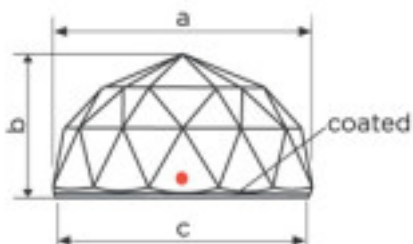

Picture	Article	Description	Lot	Price/Unit
	11085503V		1	6,63 €
	Ball 8550/30mm VM Swarovski Crystal		24	6,31 €
	Diameter (mm): 30 Colour: Vitrail Medium effect		48	6,13 €

	110855042		1	23,23 €
	Ball 7110/40mm 3/4 CAL'VZ'SI Swarovski Crystal		20	18,57 €
	Effect CAL VZ SI for gluing A=40mm B=35,5mm C=24mm		40	16,16 €
	Diameter (mm): 40 Colour: Transparent			
	Reference: 1067337			

SWAROVSKI CRYSTAL > Strass Swarovski Crystal > Strass Swarovski for gluing

Subfamily **Strass Crystal with CAL coating for gluing**

Picture	Article	Description	Lot	Price/Unit
	110855044		1	16,08 €
	Half-ball 7120 40mm CAL'V'SI Swarovski Crystal		20	12,85 €
		Effect CAL "V" SI for gluing. Measures A=42,2(+/-0,3mm) B=20,8(+/-0,3mm) C=40,4(+/-0,3mm)	60	11,18 €