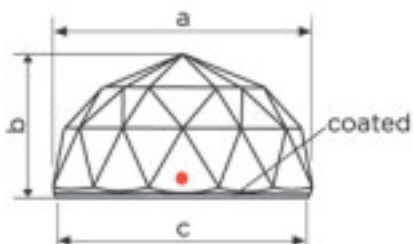

Picture	Article	Description	Lot	Price/Unit
	11085503V		1	6,63 €
	Ball 8550/30mm VM Swarovski Crystal		24	6,31 €
	Diameter (mm): 30 Colour: Vitrail Medium effect		48	6,13 €

	110855042		1	23,23 €
	Ball 7110/40mm 3/4 CAL'VZ'SI Swarovski Crystal		20	18,57 €
	Effect CAL VZ SI for gluing A=40mm B=35,5mm C=24mm		40	16,16 €
	Diameter (mm): 40 Colour: Transparent			

Reference: 1067337

SWAROVSKI CRYSTAL > Strass Swarovski Crystal > Strass Swarovski for gluing

Subfamily Strass Crystal with CAL coating for gluing

Picture	Article	Description	Lot	Price/Unit
	110855044		1	16,08 €
	Half-ball 7120 40mm CAL'V'SI Swarovski Crystal		20	12,85 €
			60	11,18 €

Effect CAL "V" SI for gluing. Measures
A=42,2(+/-0,3mm) B=20,8(+/-0,3mm)
C=40,4(+/-0,3mm)

Diameter (mm): 40 Colour: Transparent

Reference: 1067338

	110855050		1	17,49 €
	Half-ball with hole 7130/50mm CAL'V'SI Swarovski Crystal		12	13,99 €
			24	12,16 €