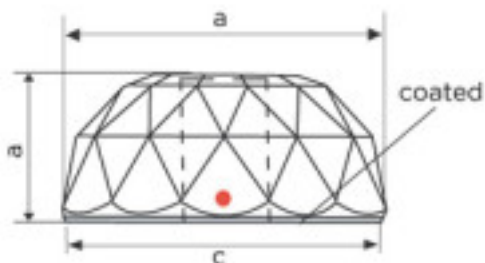

Reference: 1067337

SWAROVSKI CRYSTAL > Strass Swarovski Crystal > Strass Swarovski for gluing

Subfamily Strass Crystal with CAL coating for gluing

Picture	Article	Description	Lot	Price/Unit
	110855044		1	16,08 €
	Half-ball 7120 40mm CAL'V'SI Swarovski Crystal		20	12,85 €
			60	11,18 €

Effect CAL "V" SI for gluing. Measures
A=42,2(+/-0,3mm) B=20,8(+/-0,3mm)
C=40,4(+/-0,3mm)

Diameter (mm): 40 Colour: Transparent

Reference: 1067338

	110855050		1	17,49 €
	Half-ball with hole 7130/50mm CAL'V'SI Swarovski Crystal		12	13,99 €
			24	12,16 €

Effect CAL V SI A=49,6mm (+/-0,4mm) B=22,1mm (+/-0,3mm) C=48mm (+/-0,5mm)

Diameter (mm): 40 Colour: Transparent

Central Hole (mm): 14

Reference: 1067356

SWAROVSKI CRYSTAL > Strass Swarovski Crystal > Strass Swarovski for gluing