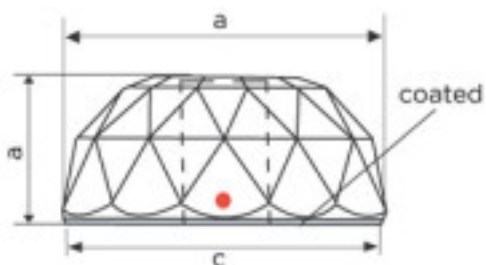

Reference: 1067337

SWAROVSKI CRYSTAL > Strass Swarovski Crystal > Strass Swarovski for gluing

**Subfamily Strass Crystal with CAL coating for gluing**

Picture	Article	Description	Lot	Price/Unit
	110855044		1	16,08 €
	Half-ball 7120 40mm CAL'V'SI Swarovski Crystal		20	12,85 €
			60	11,18 €

Effect CAL "V" SI for gluing. Measures  
A=42,2(+/-0,3mm) B=20,8(+/-0,3mm)  
C=40,4(+/-0,3mm)

Diameter (mm): 40 Colour: Transparent

Reference: 1067338

	110855050		1	17,49 €
	Half-ball with hole 7130/50mm CAL'V'SI Swarovski Crystal		12	13,99 €
			24	12,16 €

Effect CAL V SI A=49,6mm (+/-0,4mm) B=22,1mm (+/-0,3mm) C=48mm (+/-0,5mm)

Diameter (mm): 40 Colour: Transparent

Central Hole (mm): 14

Reference: 1067356

SWAROVSKI CRYSTAL > Strass Swarovski Crystal > Strass Swarovski for gluing