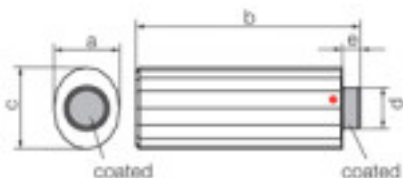

Length (mm): 59,6 Diameter (mm): 25,7
Central Hole (mm): 10

Reference: 1067468

SWAROVSKI CRYSTAL > Strass Swarovski Crystal > Strass Knots and Handles

Subfamily **Strass Handles**

Picture	Article	Description	Lot	Price/Unit
	113798301		1	28,62 €
	Bracelet Stick 8988/300 001 15x54mm (ex 8988/300)		20	22,90 €
	CAL'V' Swarovski Cry		80	19,91 €

Dimensions A=15.8mm(0.3mm+/-)
B=54.5mm(0.3mm+/-) C=19.8mm (0.3mm +/-)
D=9.8mm(0.2mm +/-) E=4.9mm

Length (mm): 54,5 Width (mm): 19,8

	113798606		1	44,74 €
	Cascade swarovski handle 8988/000 / 006 60mm		15	35,79 €
	Crystal		45	31,12 €

Measurements:A=60mm; B=23mm(+/- 0.3mm);
C=21mm.central hole diameter 8.8mm(0.6mm +/-)

Length (mm): 60 Width (mm): 21 High (mm): 23

SWAROVSKI CRYSTAL > Strass Swarovski Crystal > Strass Knots and Handles

Subfamily **Strass Handles**

Picture	Article	Description	Lot	Price/Unit
	113798724	Handle Flame 8988/000 // 004 20mm CAL 'VZ'SI		
		Effect posterior coated in part. Dimensions: a=20mm, b=17mm, c=12.5 mm Length (mm): 17 Width (mm): 12,5 High (mm): 20		
				