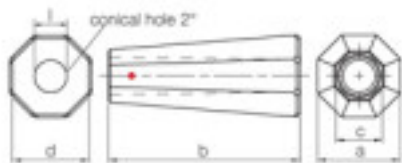

| Picture | Article                                   | Description  | Lot | Price/Unit |
|---------|---|--|-----|------------|
|         | 112898803                                 |  | 1   | 30,64 €    |
|         | Cornet handle 7308/65mm Swarovski Crystal |  | 9   | 24,51 €    |
|         |   |  | 18  | 21,32 €    |
|         |   | Measures A 29,1 B 65 (+/-0,5mm) C 15 (+/-0,3mm) D 15,6 (+/-0,4mm) central hole 10 mm(+/-0,8mm) |     |            |

Reference: 1067455

|  |   |   |    |         |
|--|---|---|----|---------|
|  | 113798201                                 |   | 1  | 31,69 € |
|  | Bracelet Spectrum 7303/60mm (ex 8988/200) |   | 15 | 25,35 € |
|  | Swarovski Crystal                         |   | 30 | 22,04 € |
|  |   | Dimensions A=25,7mm(+/- 0.4mm) B=59,6mm (+/- 0.4mm) C=14.5mm(0.3mm +/-) D=23,9mm(+/- 0.5mm) |    |         |

Dimensions A=15.8mm(0.3mm+/-)  
B=54.5mm(0.3mm+/-) C=19.8mm (0.3mm +/-)  
D=9.8mm(0.2mm +/-) E=4.9mm

Length (mm): 54,5 Width (mm): 19,8

|  |  |  |    |         |
|--|--|--|----|---------|
|  | 113798606                                    |  | 1  | 44,74 € |
|  | Cascade swarovski handle 8988/000 / 006 60mm |  | 15 | 35,79 € |
|  | Crystal                                      |  | 45 | 31,12 € |

Measurements:A=60mm; B=23mm(+/- 0.3mm);  
C=21mm.central hole diameter 8.8mm(0.6mm +/-)

Length (mm): 60 Width (mm): 21 High (mm): 23

SWAROVSKI CRYSTAL > Strass Swarovski Crystal > Strass Knots and Handles