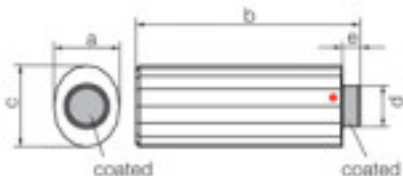

Reference: 1067455

|  |   |   |    |         |
|--|---|---|----|---------|
|  | 113798201                                 |   | 1  | 31,69 € |
|  | Bracelet Spectrum 7303/60mm (ex 8988/200) |   | 15 | 25,35 € |
|  | Swarovski Crystal                         |   | 30 | 22,04 € |
|  |   | Dimensions A=25,7mm(+/- 0.4mm) B=59,6mm (+/- 0.4mm) C=14.5mm(0.3mm +/-) D=23,9mm(+/- 0.5mm) |    |         |

Length (mm): 59,6 Diameter (mm): 25,7  
Central Hole (mm): 10

Reference: 1067468

SWAROVSKI CRYSTAL > Strass Swarovski Crystal > Strass Knots and Handles

Subfamily **Strass Handles**

| Picture | Article   | Description | Lot | Price/Unit |
|---------|---|-------------|-----|------------|
|         | 113798301   |             | 1   | 28,62 €    |
|         | Bracelet Stick 8988/300 001 15x54mm (ex 8988/300) |             | 20  | 22,90 €    |
|         | CAL'V' Swarovski Cry                              |             | 80  | 19,91 €    |

Dimensions A=15.8mm(0.3mm+/-)  
B=54.5mm(0.3mm+/-) C=19.8mm (0.3mm +/-)  
D=9.8mm(0.2mm +/-) E=4.9mm

Length (mm): 54,5 Width (mm): 19,8

|  |  |  |    |         |
|--|--|--|----|---------|
|  | 113798606                                    |  | 1  | 44,74 € |
|  | Cascade swarovski handle 8988/000 / 006 60mm |  | 15 | 35,79 € |
|  | Crystal                                      |  | 45 | 31,12 € |

Measurements:A=60mm; B=23mm(+/- 0.3mm);  
C=21mm.central hole diameter 8.8mm(0.6mm +/-)

Length (mm): 60 Width (mm): 21 High (mm): 23

SWAROVSKI CRYSTAL > Strass Swarovski Crystal > Strass Knots and Handles