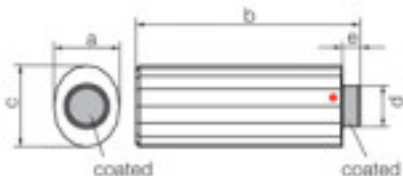

Length (mm): 59,6 Diameter (mm): 25,7  
Central Hole (mm): 10

Reference: 1067468

SWAROVSKI CRYSTAL > Strass Swarovski Crystal > Strass Knots and Handles

Subfamily **Strass Handles**

Picture	Article	Description	Lot	Price/Unit
	113798301		1	28,62 €
	Bracelet Stick 8988/300 001 15x54mm (ex 8988/300)		20	22,90 €
	CAL'V' Swarovski Cry		80	19,91 €

Dimensions A=15.8mm(0.3mm+/-)  
B=54.5mm(0.3mm+/-) C=19.8mm (0.3mm +/-)  
D=9.8mm(0.2mm +/-) E=4.9mm

Length (mm): 54,5 Width (mm): 19,8

	113798606		1	44,74 €
	Cascade swarovski handle 8988/000 / 006 60mm		15	35,79 €
	Crystal		45	31,12 €

Measurements:A=60mm; B=23mm(+/- 0.3mm);  
C=21mm.central hole diameter 8.8mm(0.6mm +/-)

Length (mm): 60 Width (mm): 21 High (mm): 23

SWAROVSKI CRYSTAL > Strass Swarovski Crystal > Strass Knots and Handles

Subfamily **Strass Handles**

Picture	Article	Description	Lot	Price/Unit
	113798724	Handle Flame 8988/000 // 004 20mm CAL 'VZ'SI		
	Effect posterior coated in part. Dimensions: a=20mm, b=17mm, c=12.5 mm  Length (mm): 17 Width (mm): 12,5 High (mm): 20			
				