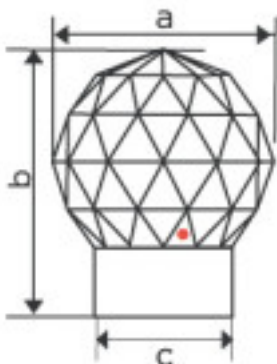

	113737261		1	52,24 €
	Crystal Rocks Handle 7153/62mm (001AB) 082 Silver Swarovski Crystal			
	Reference: 5236342			

SWAROVSKI CRYSTAL > Strass Swarovski Crystal > Strass Swarovski for gluing

Subfamily **Strass Swarovski Chatons**

Picture	Article	Description	Lot	Price/Unit
	113737343		1	59,65 €
	Globe Handle 7156/40mm 081 Gold		5	47,72 €

Gold-plated metal support. Measurements:  
40mmx50mm (A = 40mm; B = 50mm; C = 25.5mm)

Reference: 1072848

113737351  
GLOB HANDLE 9376/035/001 50mm Chrome

Chrome Support. Measurements: A=50mm;  
B=59.5mm; C=31.5mm.