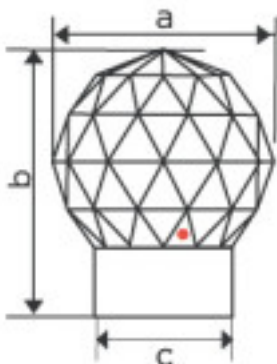

	113737261		1	52,24 €
	Crystal Rocks Handle 7153/62mm (001AB) 082 Silver Swarovski Crystal			
	Reference: 5236342			

SWAROVSKI CRYSTAL > Strass Swarovski Crystal > Strass Swarovski for gluing

Subfamily **Strass Swarovski Chatons**

Picture	Article	Description	Lot	Price/Unit
	113737343		1	59,65 €
	Globe Handle 7156/40mm 081 Gold		5	47,72 €

Gold-plated metal support. Measurements:
40mmx50mm (A = 40mm; B = 50mm; C = 25.5mm)

Reference: 1072848

113737351
GLOB HANDLE 9376/035/001 50mm Chrome

Chrome Support. Measurements: A=50mm;
B=59.5mm; C=31.5mm.