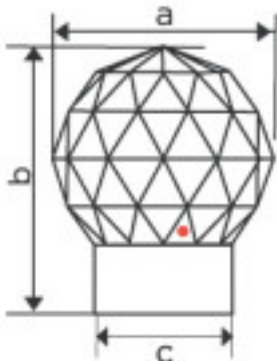

	113737261		1	52,24 €
	Crystal Rocks Handle 7153/62mm (001AB) 082 Silver Swarovski Crystal			
	Reference: 5236342			

SWAROVSKI CRYSTAL > Strass Swarovski Crystal > Strass Swarovski for gluing

Subfamily **Strass Swarovski Chatons**

Picture	Article	Description	Lot	Price/Unit
	113737343		1	59,65 €
	Globe Handle 7156/40mm 081 Gold		5	47,72 €

Gold-plated metal support. Measurements:
40mmx50mm (A = 40mm; B = 50mm; C = 25.5mm)

Reference: 1072848

113737351
GLOB HANDLE 9376/035/001 50mm Chrome

Chrome Support. Measurements: A=50mm;
B=59.5mm; C=31.5mm.