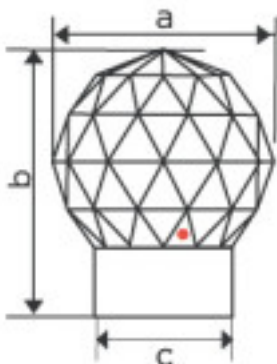

	113737261		1	52,24 €
	Crystal Rocks Handle 7153/62mm (001AB) 082 Silver Swarovski Crystal			

Reference: 5236342

SWAROVSKI CRYSTAL > Strass Swarovski Crystal > Strass Swarovski for gluing

Subfamily **Strass Swarovski Chatons**

Picture	Article	Description	Lot	Price/Unit
	113737343		1	59,65 €
	Globe Handle 7156/40mm 081 Gold		5	47,72 €

Gold-plated metal support. Measurements:
40mmx50mm (A = 40mm; B = 50mm; C = 25.5mm)

Reference: 1072848

113737351
GLOB HANDLE 9376/035/001 50mm Chrome

Chrome Support. Measurements: A=50mm;
B=59.5mm; C=31.5mm.