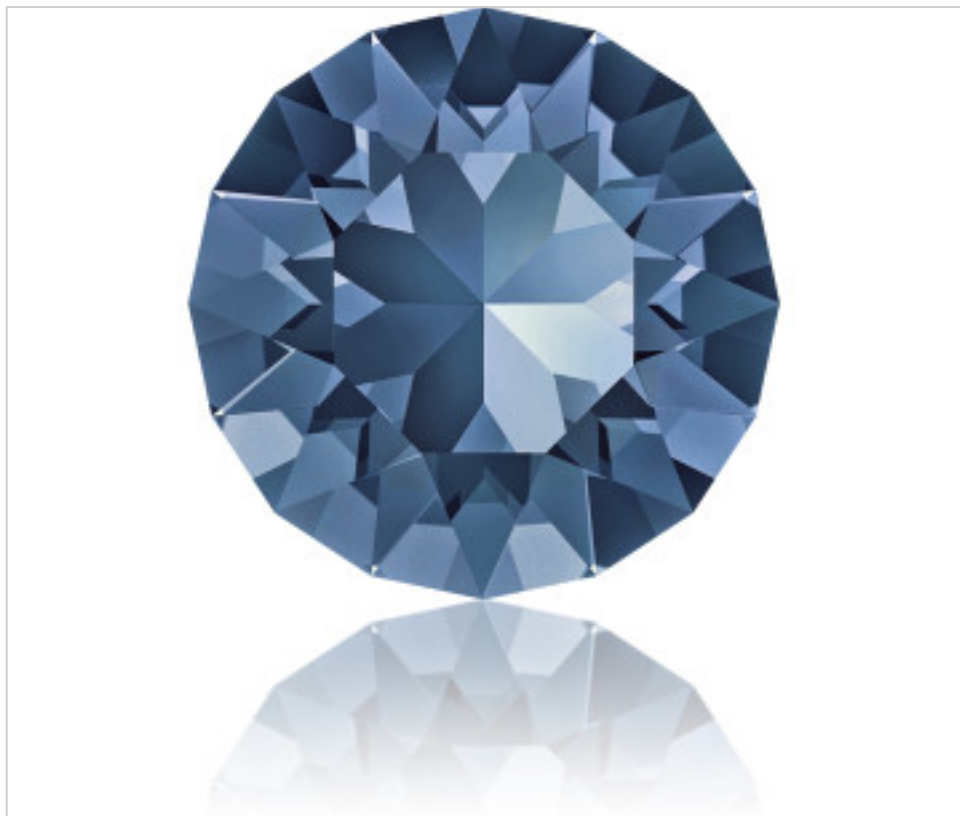

SWAROVSKI CRYSTAL > Swarovski Elements Fashion > Round Stones
1088 Xirius Chaton Round Stone

PR1088.P18.207 - 1171449

1088 PP18 Montana F (207)

November 21st, 2024, 14:02

PRICE

	Lot	P.V.P. excluding VAT
Pedido mínimo	1440	0,0426€

Continued on next page >>

SWAROVSKI CRYSTAL > Swarovski Elements Fashion > Round Stones
1088 Xirius Chaton Round Stone

PR1088.P18.207 - 1171449

1088 PP18 Montana F (207)

TECHNICAL SPECIFICATIONS

Packging: Box 1440 Units

OTHER FEATURES

Size: PP18 (2.40-2.50 mm)

Colour: Montana

Foiled: Platinum Pro Foiling (F)

DOCUMENTS

 [Ceralun](#)

 [Gluing](#)

 [Stone-Setting](#)