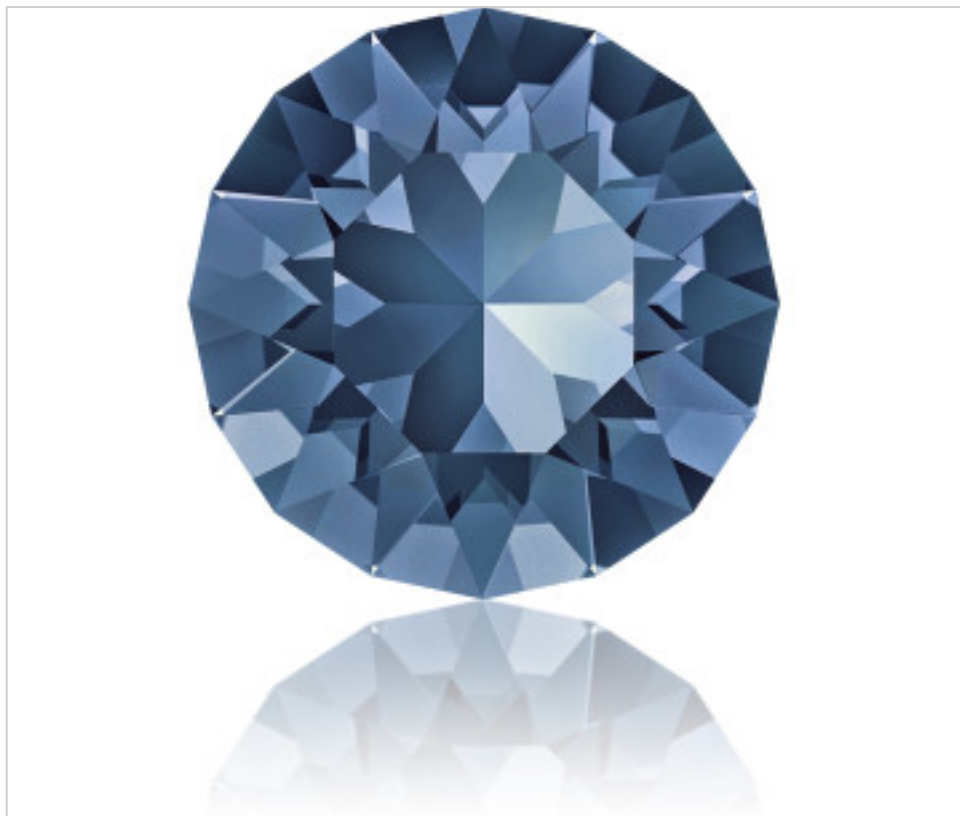

SWAROVSKI CRYSTAL > Swarovski Elements Fashion > Round Stones  
1088 Xirius Chaton Round Stone

PR1088.P18.207 - 1171449

1088 PP18 Montana F (207 )

November 04th, 2024, 23:44

## PRICE

	Lot	P.V.P. excluding VAT
Pedido mínimo	1440	0,0426€

Continued on next page >>

SWAROVSKI CRYSTAL > Swarovski Elements Fashion > Round Stones  
1088 Xirius Chaton Round Stone

PR1088.P18.207 - 1171449

## OTHER FEATURES

---

Size: PP18 (2.40-2.50 mm)

Colour: Montana

Foiled: Platinum Pro Foiling (F)