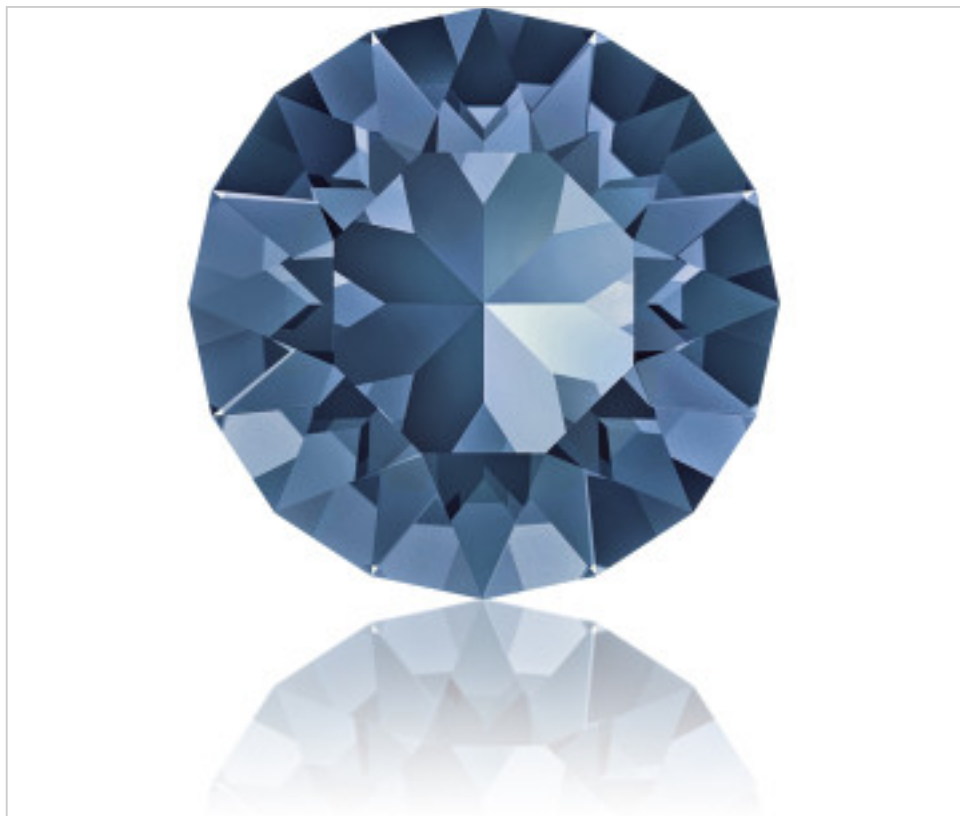

SWAROVSKI CRYSTAL > Swarovski Elements Fashion > Round Stones
1088 Xirius Chaton Round Stone

PR1088.P18.207 - 1171449

1088 PP18 Montana F (207)

February 22nd, 2025, 09:20

PRICE

	Lot	P.V.P. excluding VAT
Pedido mínimo	1440	0,0434€

Continued on next page >>

SWAROVSKI CRYSTAL > Swarovski Elements Fashion > Round Stones
1088 Xirius Chaton Round Stone

PR1088.P18.207 - 1171449

1088 PP18 Montana F (207)

TECHNICAL SPECIFICATIONS

Packging: Box 1440 Units

OTHER FEATURES

Size: PP18 (2.40-2.50 mm)

Colour: Montana

Foiled: Platinum Pro Foiling (F)

DOCUMENTS

 [Ceralun](#)

 [Gluing](#)

 [Stone-Setting](#)