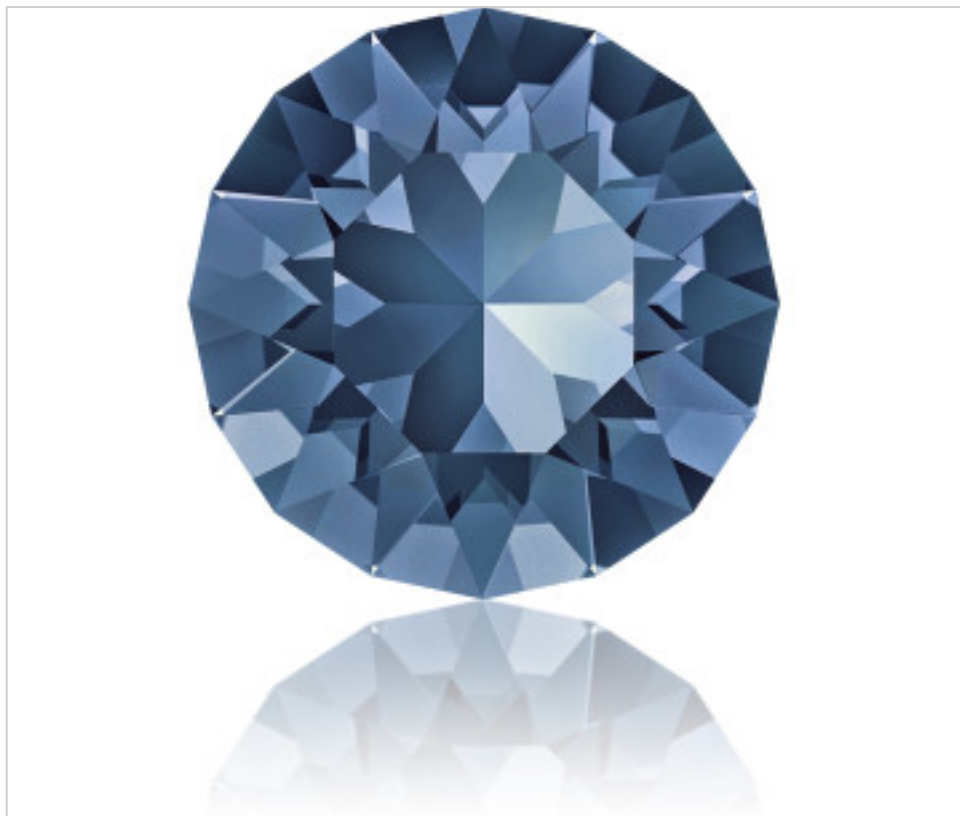

SWAROVSKI CRYSTAL > Swarovski Elements Fashion > Round Stones
1088 Xirius Chaton Round Stone

PR1088.P18.207 - 1171449

1088 PP18 Montana F (207)

January 21st, 2025, 15:02

PRICE

	Lot	P.V.P. excluding VAT
Pedido mínimo	1440	0,0434€

Continued on next page >>

SWAROVSKI CRYSTAL > Swarovski Elements Fashion > Round Stones
1088 Xirius Chaton Round Stone

PR1088.P18.207 - 1171449

1088 PP18 Montana F (207)

TECHNICAL SPECIFICATIONS

Packging: Box 1440 Units

OTHER FEATURES

Size: PP18 (2.40-2.50 mm)

Colour: Montana

Foiled: Platinum Pro Foiling (F)

DOCUMENTS

 [Ceralun](#)

 [Gluing](#)

 [Stone-Setting](#)