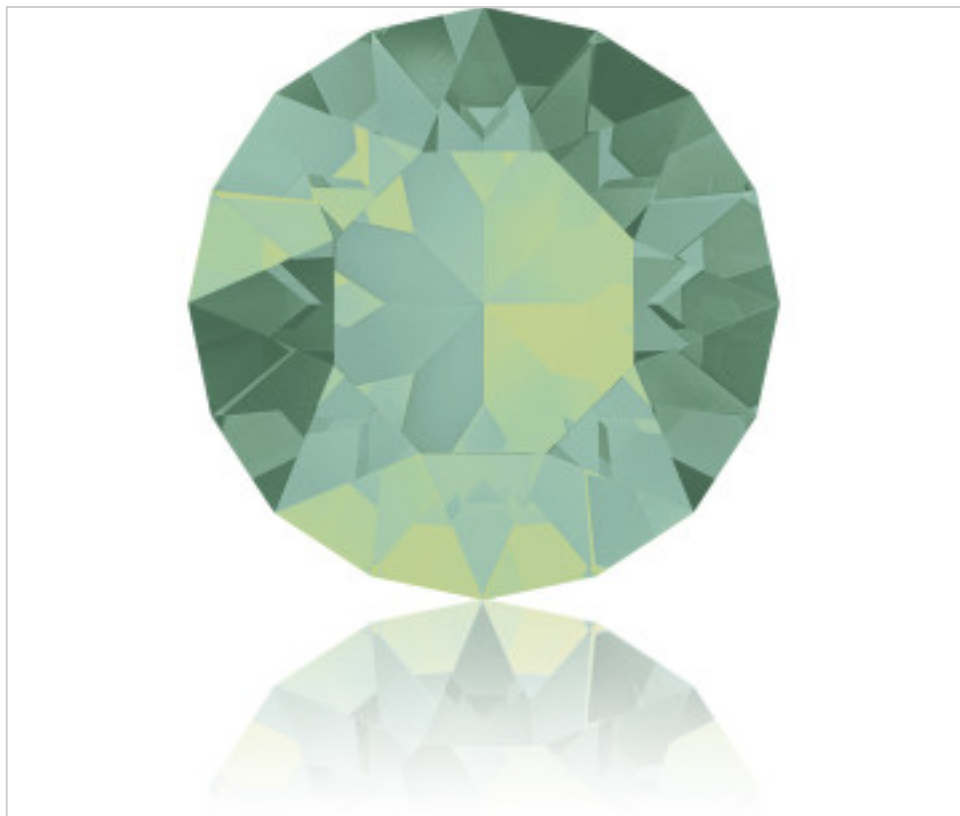

SWAROVSKI CRYSTAL > Swarovski Elements Fashion > Round Stones  
1088 Xirius Chaton Round Stone

PR1088.P18.390 - 1160770

1088 PP18 Pacific Opal F (390 )

December 22nd, 2024, 10:25

**PRICE**

	Lot	P.V.P. excluding VAT
Pedido mínimo	1440	0,0426€

Continued on next page >>

SWAROVSKI CRYSTAL > Swarovski Elements Fashion > Round Stones  
1088 Xirius Chaton Round Stone

PR1088.P18.390 - 1160770

1088 PP18 Pacific Opal F (390 )

## OTHER FEATURES

---

Size: PP18 (2.40-2.50 mm)

Colour: Pacific Opal

Foiled: Platinum Pro Foiling (F)