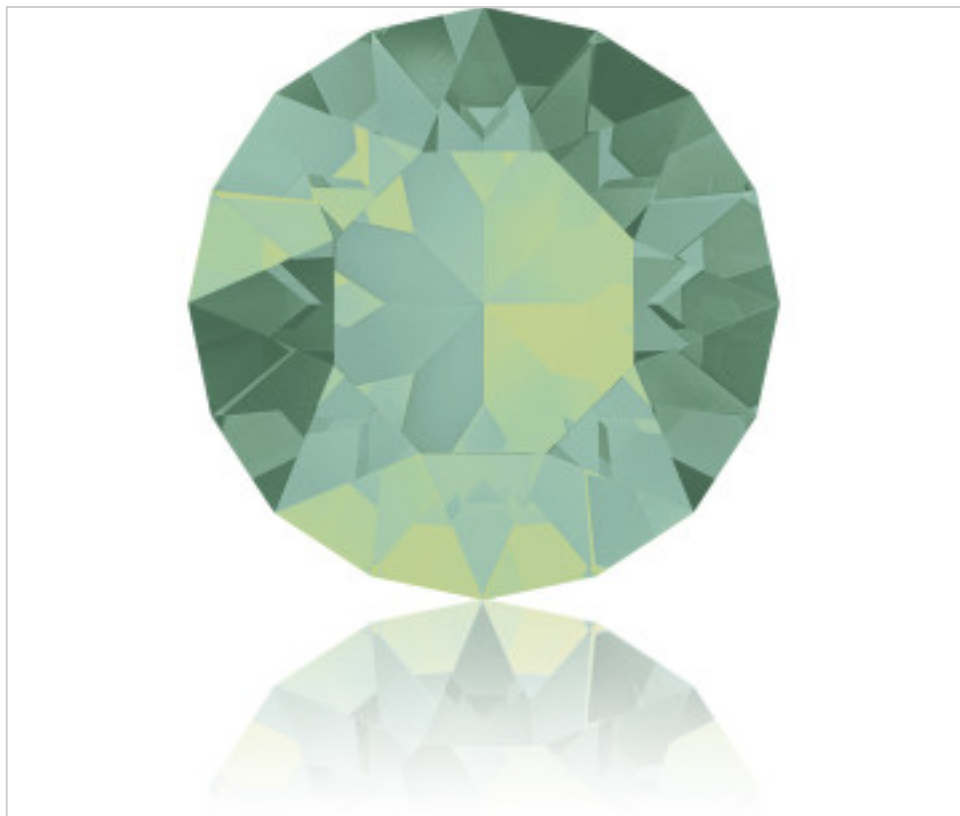

SWAROVSKI CRYSTAL > Swarovski Elements Fashion > Round Stones
1088 Xirius Chaton Round Stone

PR1088.P18.390 - 1160770

1088 PP18 Pacific Opal F (390)

April 04th, 2025, 17:50

PRICE

	Lot	P.V.P. excluding VAT
Pedido mínimo	1440	0,0434€

Continued on next page >>

SWAROVSKI CRYSTAL > Swarovski Elements Fashion > Round Stones
1088 Xirius Chaton Round Stone

PR1088.P18.390 - 1160770

1088 PP18 Pacific Opal F (390)

OTHER FEATURES

Size: PP18 (2.40-2.50 mm)

Colour: Pacific Opal

Foiled: Platinum Pro Foiling (F)

DOCUMENTS

 [Ceralun](#)

 [Gluing](#)

 [Stone-Setting](#)

 [1088 PP18 Pacific Opal F \(390 \)](#)