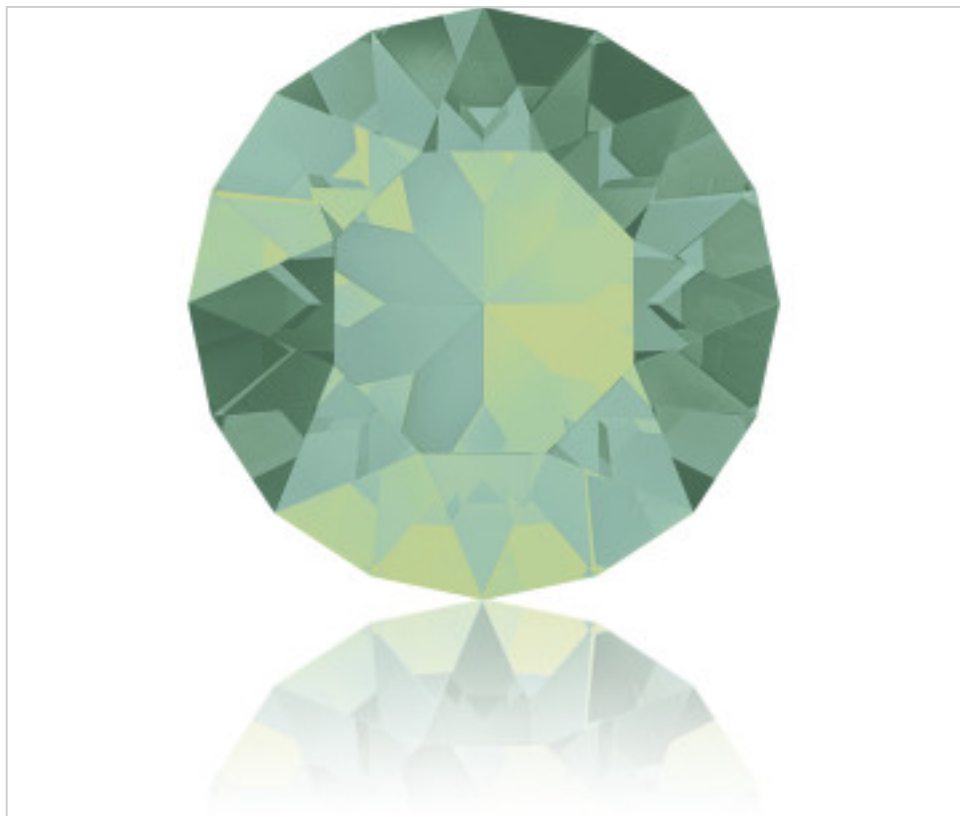

SWAROVSKI CRYSTAL > Swarovski Elements Fashion > Round Stones
1088 Xirius Chaton Round Stone

PR1088.P18.390 - 1160770

1088 PP18 Pacific Opal F (390)

January 22nd, 2025, 06:01

PRICE

	Lot	P.V.P. excluding VAT
Pedido mínimo	1440	0,0434€

Continued on next page >>

SWAROVSKI CRYSTAL > Swarovski Elements Fashion > Round Stones
1088 Xirius Chaton Round Stone

PR1088.P18.390 - 1160770

1088 PP18 Pacific Opal F (390)

OTHER FEATURES

Size: PP18 (2.40-2.50 mm)

Colour: Pacific Opal

Foiled: Platinum Pro Foiling (F)

DOCUMENTS

 [Ceralun](#)

 [Gluing](#)

 [Stone-Setting](#)

 [1088 PP18 Pacific Opal F \(390 \)](#)