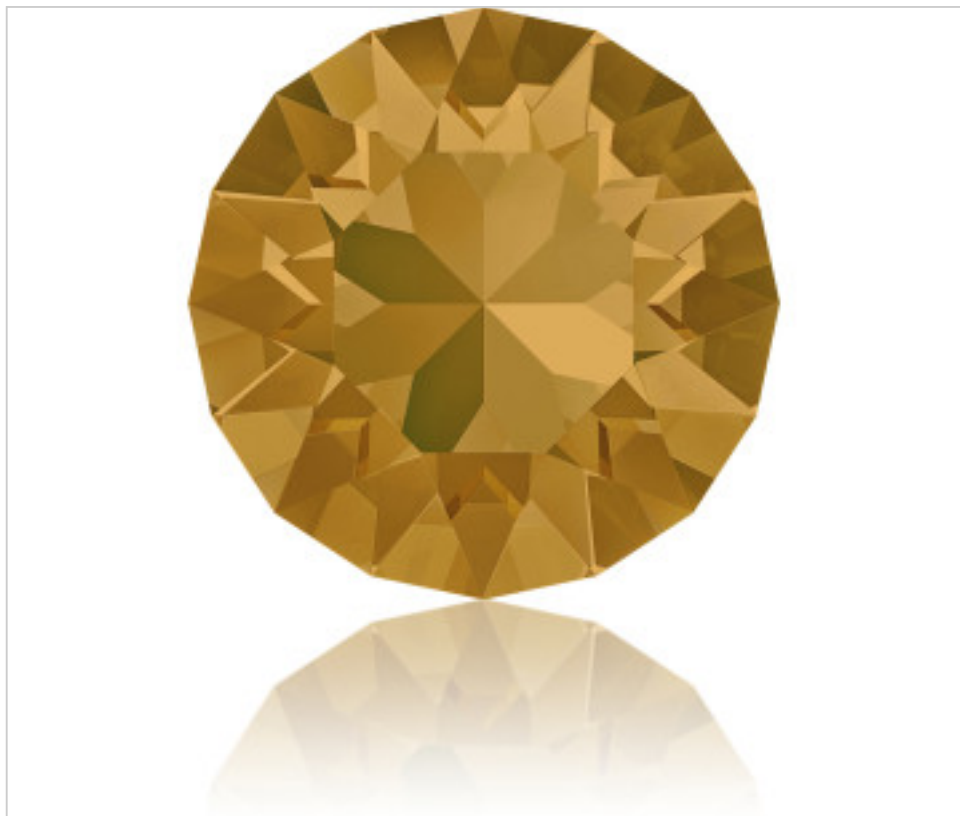

SWAROVSKI CRYSTAL > Swarovski Elements Fashion > Round Stones
1088 Xirius Chaton Round Stone

PR1088.P18.203 - 1170391

1088 PP18 Topaz F (203)

November 21st, 2024, 14:14

PRICE

	Lot	P.V.P. excluding VAT
Pedido mínimo	1440	0,0426€

Continued on next page >>

SWAROVSKI CRYSTAL > Swarovski Elements Fashion > Round Stones
1088 Xirius Chaton Round Stone

PR1088.P18.203 - 1170391

1088 PP18 Topaz F (203)

OTHER FEATURES

Size: PP18 (2.40-2.50 mm)

Colour: Topaz

Foiled: Platinum Pro Foiling (F)

DOCUMENTS

 [Ceralun](#)

 [Gluing](#)

 [Stone-Setting](#)

 [1088 PP18 Topaz F \(203 \)](#)