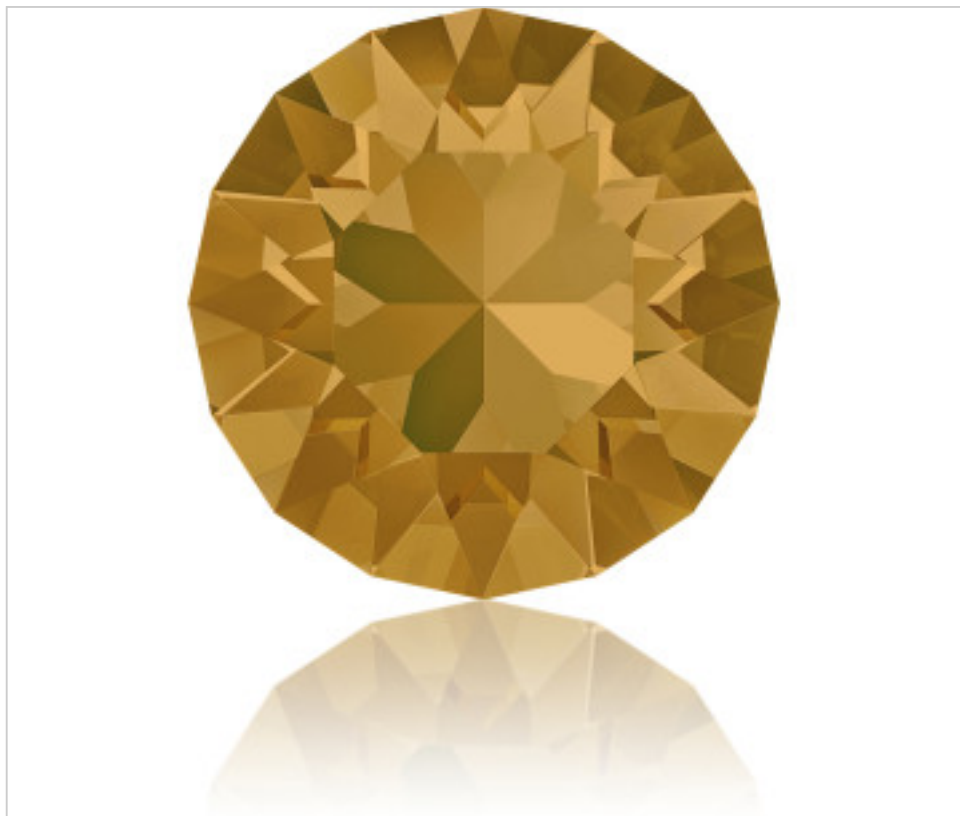

SWAROVSKI CRYSTAL > Swarovski Elements Fashion > Round Stones  
1088 Xirius Chaton Round Stone

PR1088.P18.203 - 1170391

1088 PP18 Topaz F (203 )

December 22nd, 2024, 04:09

## PRICE

|               | Lot  | P.V.P. excluding VAT |
|---------------|------|----------------------|
| Pedido mínimo | 1440 | 0,0426€              |

Continued on next page >>

SWAROVSKI CRYSTAL > Swarovski Elements Fashion > Round Stones  
1088 Xirius Chaton Round Stone

## OTHER FEATURES

---

Size: PP18 (2.40-2.50 mm)

Colour: Topaz

Foiled: Platinum Pro Foiling (F)