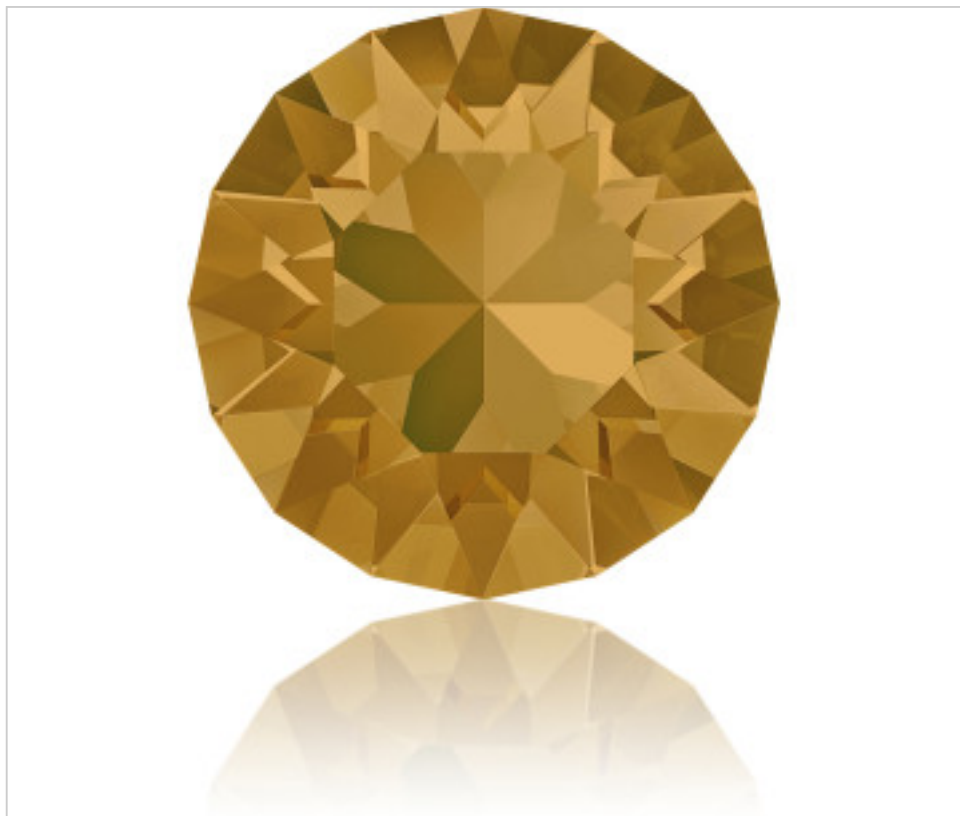

SWAROVSKI CRYSTAL > Swarovski Elements Fashion > Round Stones
1088 Xirius Chaton Round Stone

PR1088.P18.203 - 1170391

1088 PP18 Topaz F (203)

February 22nd, 2025, 09:04

PRICE

	Lot	P.V.P. excluding VAT
Pedido mínimo	1440	0,0434€

Continued on next page >>

SWAROVSKI CRYSTAL > Swarovski Elements Fashion > Round Stones
1088 Xirius Chaton Round Stone

PR1088.P18.203 - 1170391

1088 PP18 Topaz F (203)

OTHER FEATURES

Size: PP18 (2.40-2.50 mm)

Colour: Topaz

Foiled: Platinum Pro Foiling (F)

DOCUMENTS

 [Ceralun](#)

 [Gluing](#)

 [Stone-Setting](#)

 [1088 PP18 Topaz F \(203 \)](#)