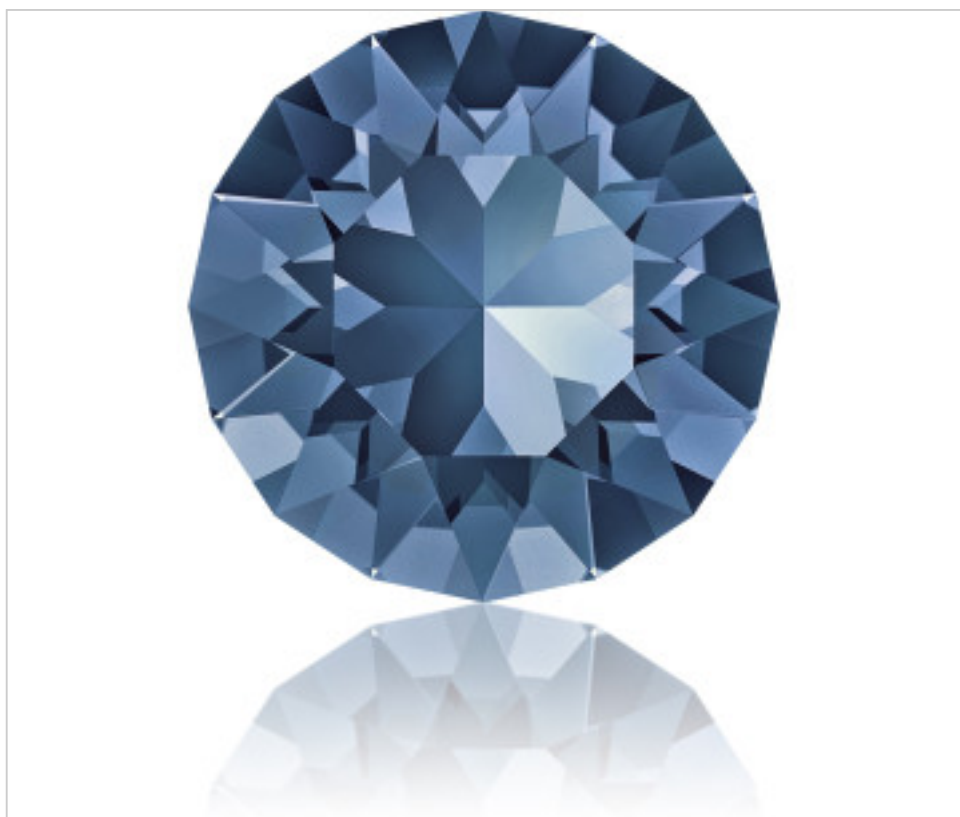

SWAROVSKI CRYSTAL > Swarovski Elements Fashion > Round Stones
1088 Xirius Chaton Round Stone

PR1088.P21.207 - 1171453

1088 PP21 Montana F (207)

April 04th, 2025, 17:57

PRICE

	Lot	P.V.P. excluding VAT
Pedido mínimo	1440	0,0456€

Continued on next page >>

SWAROVSKI CRYSTAL > Swarovski Elements Fashion > Round Stones
1088 Xirius Chaton Round Stone

PR1088.P21.207 - 1171453

1088 PP21 Montana F (207)

TECHNICAL SPECIFICATIONS

Weight: 14 Grams

Packging: Box 1440 Units

OTHER FEATURES

Size: PP21 (2.70-2.80 mm)

Colour: Montana

Foiled: Platinum Pro Foiling (F)

DOCUMENTS

 [Ceralun](#)

 [Gluing](#)

 [Stone-Setting](#)

 [1088 PP21 Montana F \(207 \)](#)