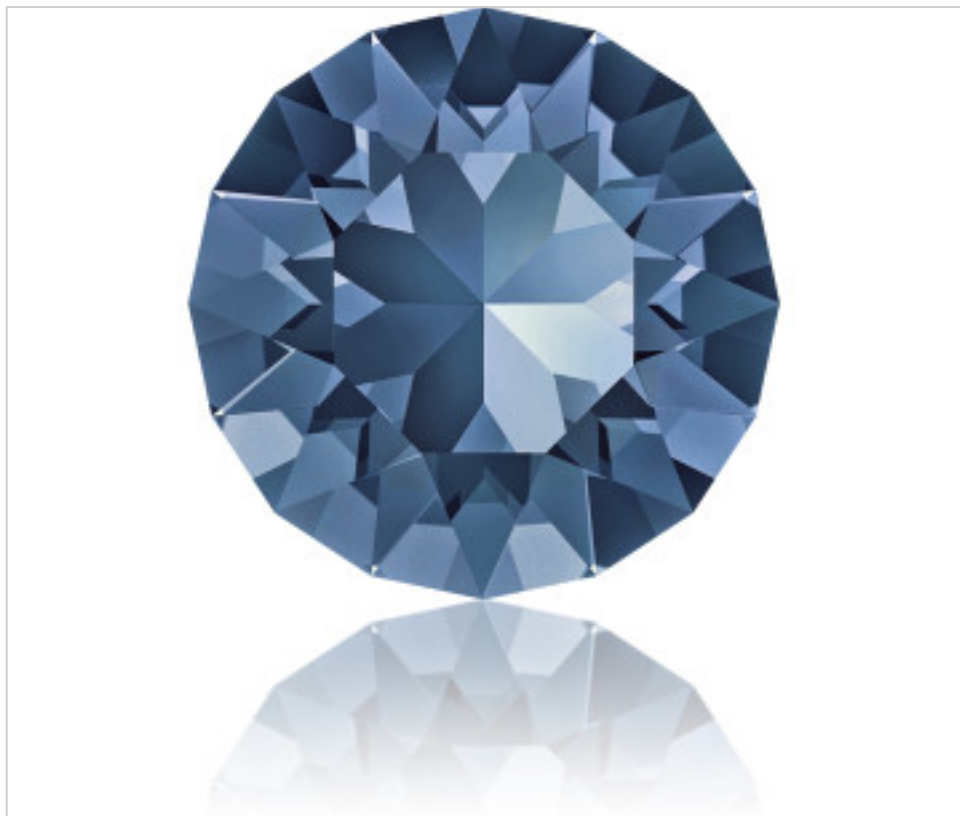

SWAROVSKI CRYSTAL > Swarovski Elements Fashion > Round Stones
1088 Xirius Chaton Round Stone

PR1088.P21.207 - 1171453

1088 PP21 Montana F (207)

December 22nd, 2024, 10:29

PRICE

	Lot	P.V.P. excluding VAT
Pedido mínimo	1440	0,0447€

Continued on next page >>

SWAROVSKI CRYSTAL > Swarovski Elements Fashion > Round Stones
1088 Xirius Chaton Round Stone

PR1088.P21.207 - 1171453

1088 PP21 Montana F (207)

TECHNICAL SPECIFICATIONS

Weight: 14 Grams

Packging: Box 1440 Units

OTHER FEATURES

Size: PP21 (2.70-2.80 mm)

Colour: Montana

Foiled: Platinum Pro Foiling (F)

DOCUMENTS

 [Ceralun](#)

 [Gluing](#)

 [Stone-Setting](#)

 [1088 PP21 Montana F \(207 \)](#)