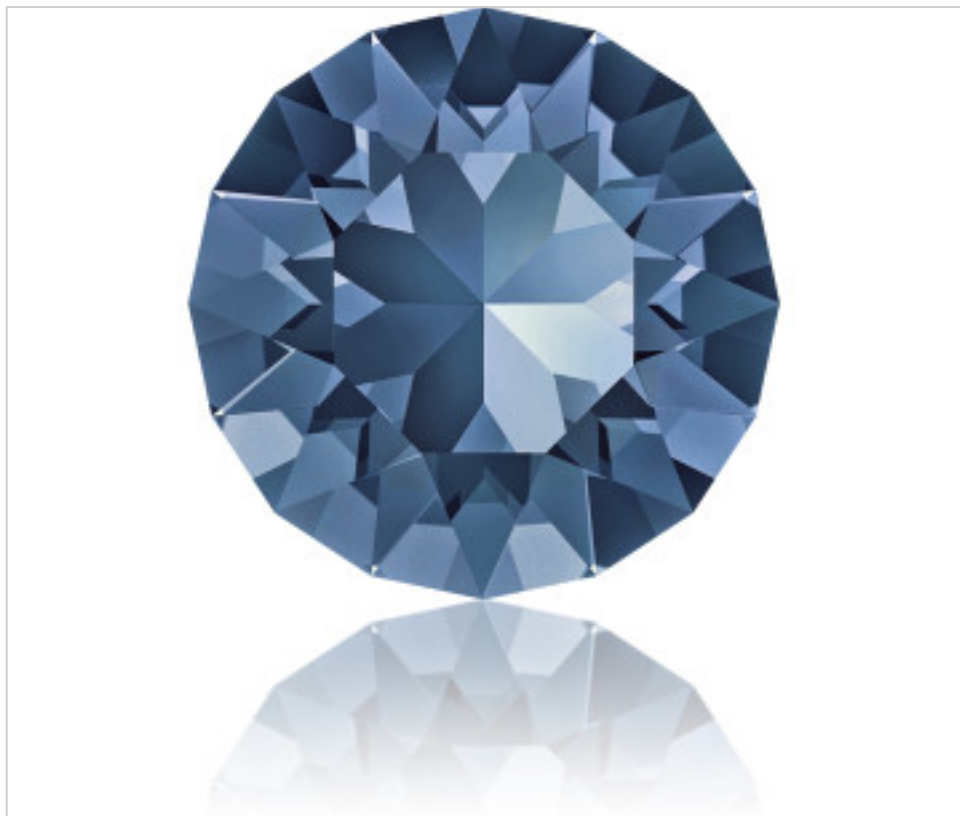

SWAROVSKI CRYSTAL > Swarovski Elements Fashion > Round Stones
1088 Xirius Chaton Round Stone

PR1088.P21.207 - 1171453

1088 PP21 Montana F (207)

November 21st, 2024, 17:26

PRICE

	Lot	P.V.P. excluding VAT
Pedido mínimo	1440	0,0447€

Continued on next page >>

SWAROVSKI CRYSTAL > Swarovski Elements Fashion > Round Stones
1088 Xirius Chaton Round Stone

PR1088.P21.207 - 1171453

1088 PP21 Montana F (207)

TECHNICAL SPECIFICATIONS

Weight: 14 Grams

Packging: Box 1440 Units

OTHER FEATURES

Size: PP21 (2.70-2.80 mm)

Colour: Montana

Foiled: Platinum Pro Foiling (F)

DOCUMENTS

 [Ceralun](#)

 [Gluing](#)

 [Stone-Setting](#)

 [1088 PP21 Montana F \(207 \)](#)