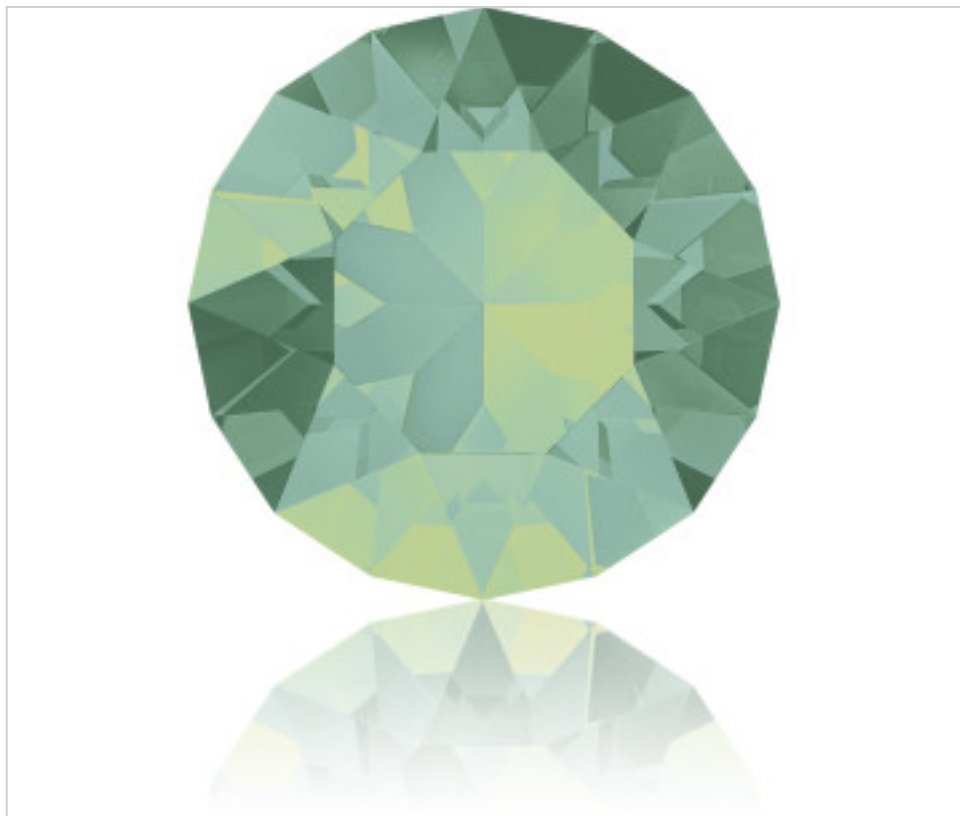

SWAROVSKI CRYSTAL > Swarovski Elements Fashion > Round Stones
1088 Xirius Chaton Round Stone

PR1088.P21.390 - 1160797

1088 PP21 Pacific Opal F (390)

October 02nd, 2024, 05:21

PRICE

	Lot	P.V.P. excluding VAT
Pedido mínimo	1440	0,0449€

Continued on next page >>

SWAROVSKI CRYSTAL > Swarovski Elements Fashion > Round Stones
1088 Xirius Chaton Round Stone

PR1088.P21.390 - 1160797

1088 PP21 Pacific Opal F (390)

OTHER FEATURES

Size: PP21 (2.70-2.80 mm)

Colour: Pacific Opal

Foiled: Platinum Pro Foiling (F)

DOCUMENTS

 [Ceralun](#)

 [Gluing](#)

 [Stone-Setting](#)

 [1088 PP21 Pacific Opal F \(390\)](#)