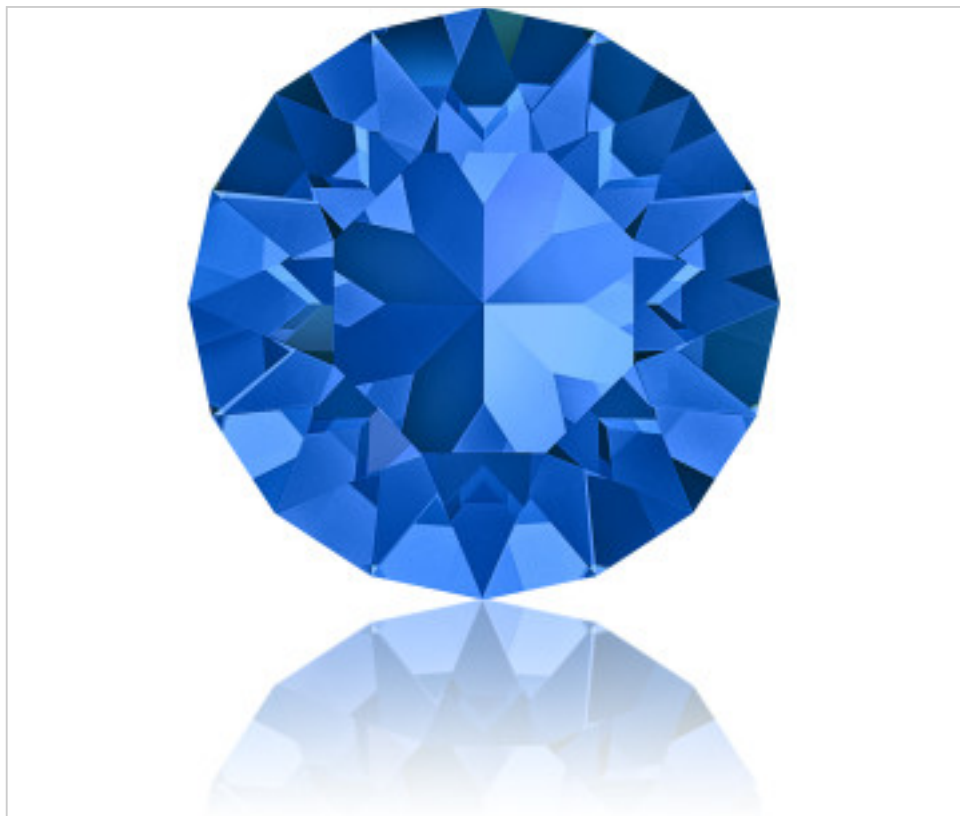

SWAROVSKI CRYSTAL > Swarovski Elements Fashion > Round Stones
1088 Xirius Chaton Round Stone

PR1088.P21.206 - 1171709

1088 PP21 Sapphire F (206)

October 02nd, 2024, 07:11

PRICE

	Lot	P.V.P. excluding VAT
Pedido mínimo	1440	0,0449€

Continued on next page >>

SWAROVSKI CRYSTAL > Swarovski Elements Fashion > Round Stones
1088 Xirius Chaton Round Stone

PR1088.P21.206 - 1171709

1088 PP21 Sapphire F (206)

OTHER FEATURES

Size: PP21 (2.70-2.80 mm)

Colour: Sapphire

Foiled: Platinum Pro Foiling (F)

DOCUMENTS

 [Ceralun](#)

 [Gluing](#)

 [Stone-Setting](#)

 [1088 PP21 Sapphire F \(206\)](#)