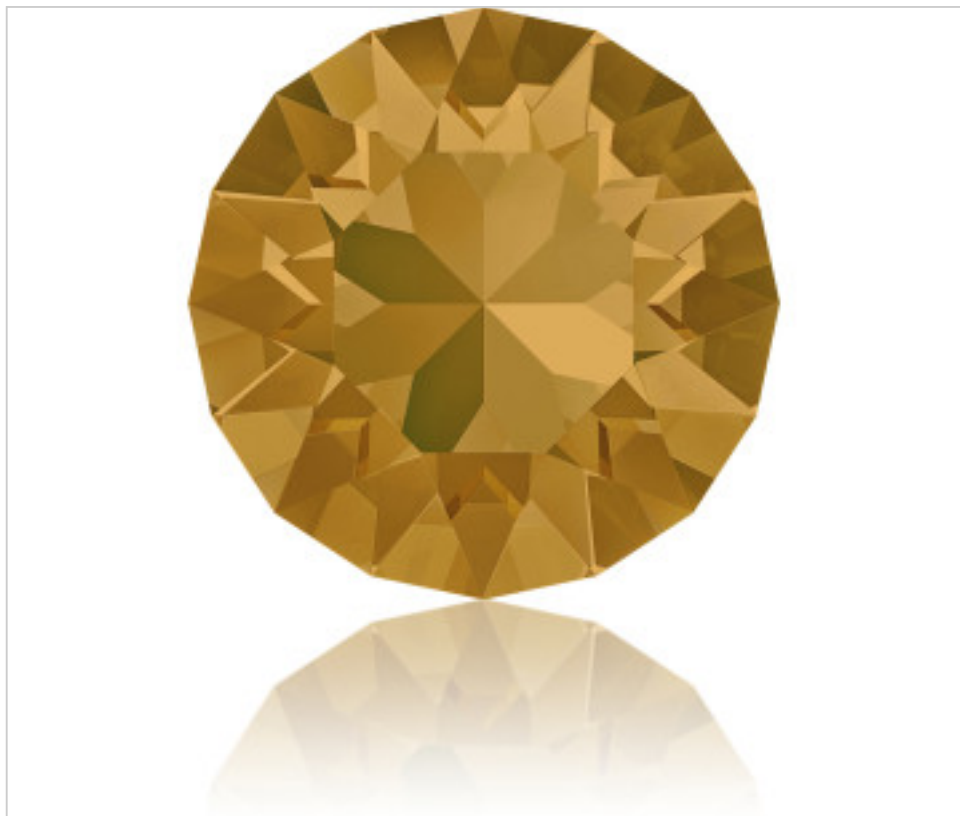

SWAROVSKI CRYSTAL > Swarovski Elements Fashion > Round Stones
1088 Xirius Chaton Round Stone

PR1088.P21.203 - 1170394

1088 PP21 Topaz F (203)

October 02nd, 2024, 07:13

PRICE

	Lot	P.V.P. excluding VAT
Pedido mínimo	1440	0,0449€

Continued on next page >>

SWAROVSKI CRYSTAL > Swarovski Elements Fashion > Round Stones
1088 Xirius Chaton Round Stone

PR1088.P21.203 - 1170394

1088 PP21 Topaz F (203)

OTHER FEATURES

Size: PP21 (2.70-2.80 mm)

Colour: Topaz

Foiled: Platinum Pro Foiling (F)

DOCUMENTS

 [Ceralun](#)

 [Gluing](#)

 [Stone-Setting](#)

 [1088 PP21 Topaz F \(203\)](#)