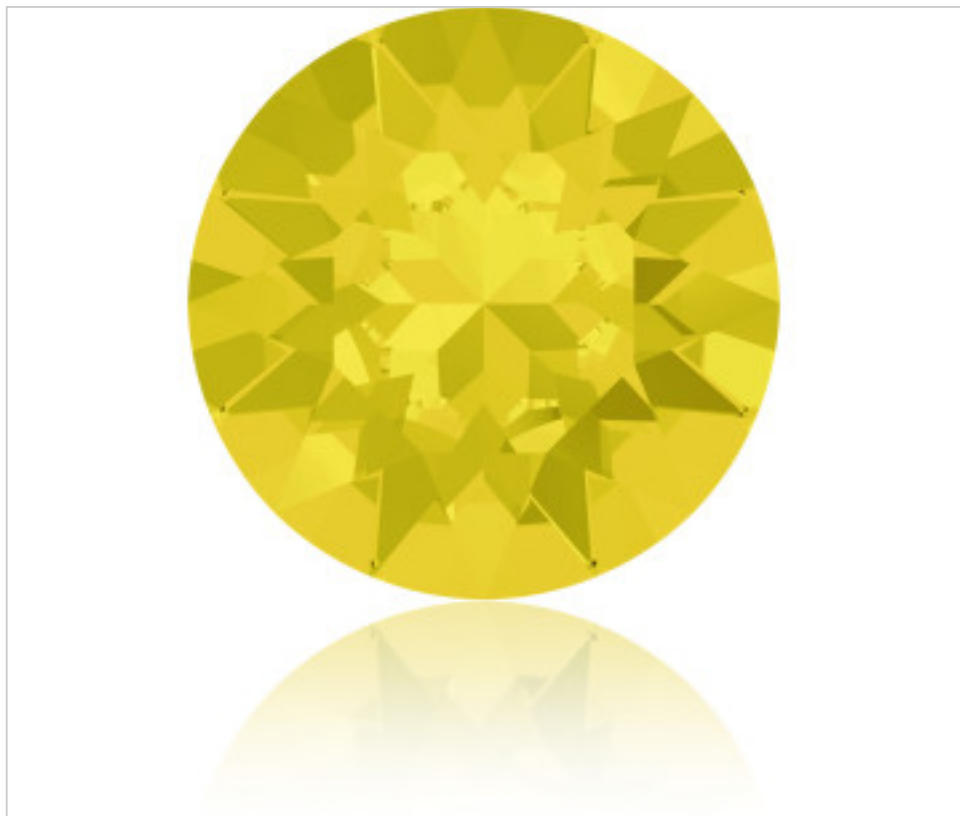

SWAROVSKI CRYSTAL > Swarovski Elements Fashion > Round Stones  
1088 Xirius Chaton Round Stone

PR1088.P21.231 - 5201322

1088 PP21 Yellow Opal F (231)

October 02nd, 2024, 07:12

## PRICE

	Lot	P.V.P. excluding VAT
Pedido mínimo	1440	0,0449€

Continued on next page >>

SWAROVSKI CRYSTAL > Swarovski Elements Fashion > Round Stones  
1088 Xirius Chaton Round Stone

PR1088.P21.231 - 5201322

1088 PP21 Yellow Opal F (231)

## OTHER FEATURES

---

Size: PP21 (2.70-2.80 mm)

Colour: Yellow Opal

Foiled: Platinum Pro Foiling (F)