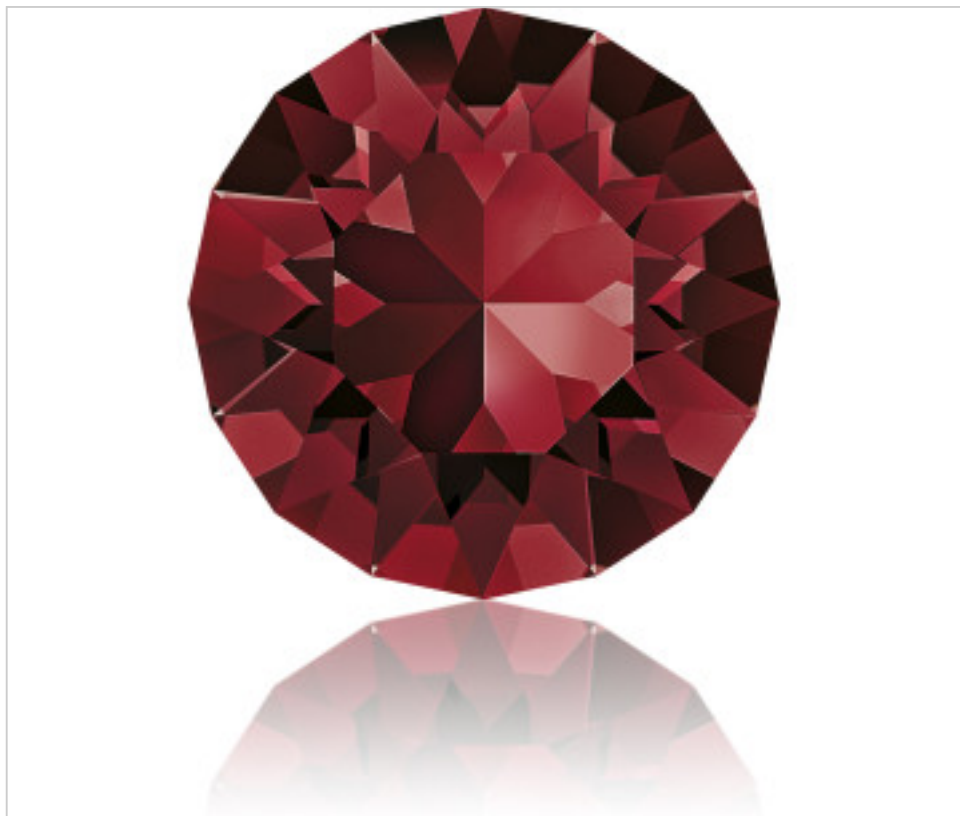

SWAROVSKI CRYSTAL > Swarovski Elements Fashion > Round Stones
1088 Xirius Chaton Round Stone

PR1088.P24.208 - 1171745

1088 PP24 Siam F (208)

April 04th, 2025, 17:48

PRICE

	Lot	P.V.P. excluding VAT
Pedido mínimo	1440	0,0478€

Continued on next page >>

SWAROVSKI CRYSTAL > Swarovski Elements Fashion > Round Stones
1088 Xirius Chaton Round Stone

PR1088.P24.208 - 1171745

1088 PP24 Siam F (208)

TECHNICAL SPECIFICATIONS

Weight: 18 Grams

OTHER FEATURES

Size: PP24 (3.00-3.20 mm)

Colour: Siam

Foiled: Platinum Pro Foiling (F)

DOCUMENTS

 [Ceralun](#)

 [Gluing](#)

 [Stone-Setting](#)