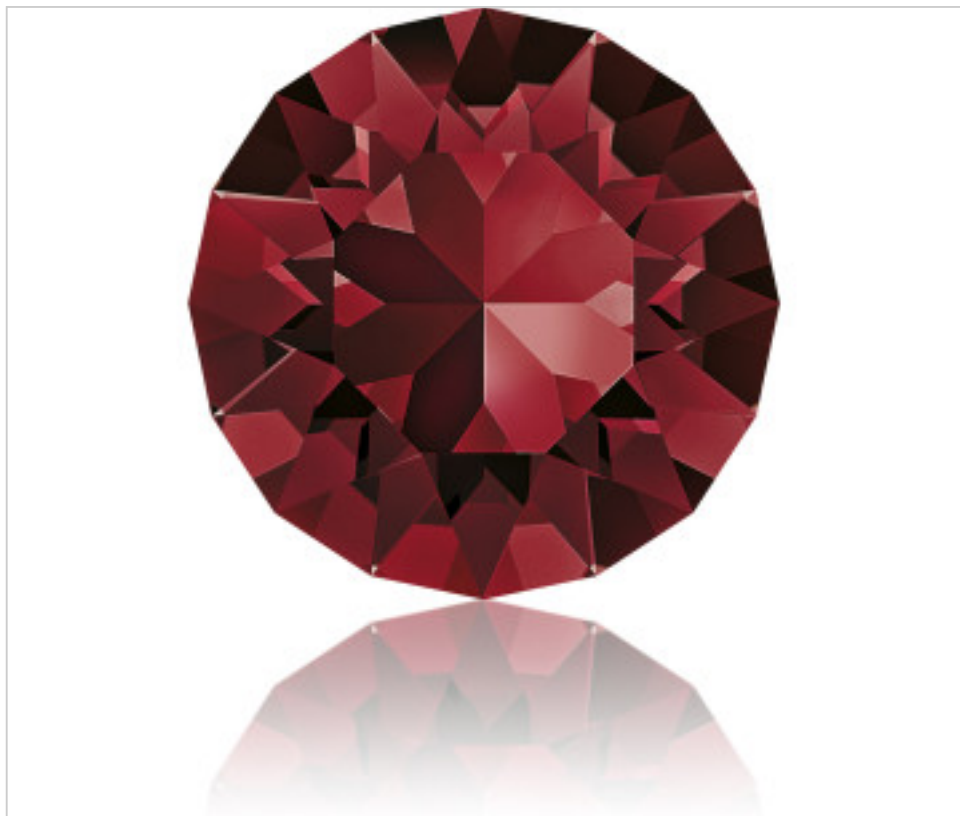

SWAROVSKI CRYSTAL > Swarovski Elements Fashion > Round Stones
1088 Xirius Chaton Round Stone

PR1088.P24.208 - 1171745

1088 PP24 Siam F (208)

October 02nd, 2024, 05:23

PRICE

	Lot	P.V.P. excluding VAT
Pedido mínimo	1440	0,0469€

Continued on next page >>

SWAROVSKI CRYSTAL > Swarovski Elements Fashion > Round Stones
1088 Xirius Chaton Round Stone

PR1088.P24.208 - 1171745

1088 PP24 Siam F (208)

OTHER FEATURES

Size: PP24 (3.00-3.20 mm)

Colour: Siam

Foiled: Platinum Pro Foiling (F)

DOCUMENTS

 [Ceralun](#)

 [Gluing](#)

 [Stone-Setting](#)

 [1088 PP24 Siam F \(208\)](#)