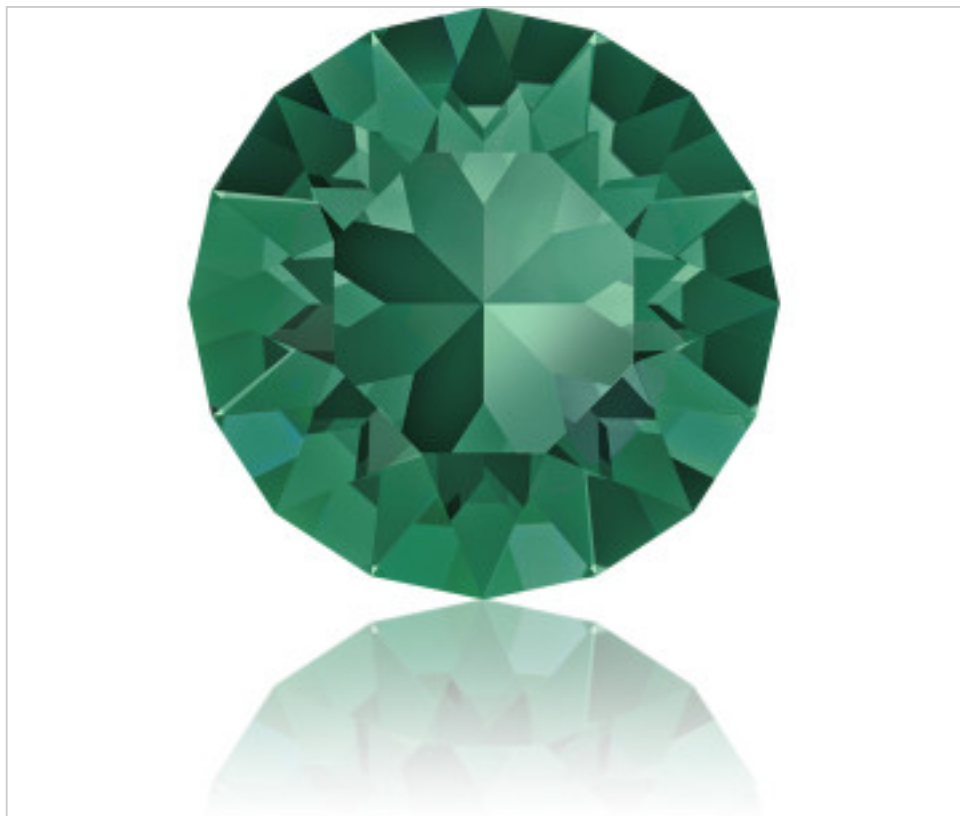

SWAROVSKI CRYSTAL > Swarovski Elements Fashion > Round Stones
1088 Xirius Chaton Round Stone

PR1088.P27.205 - 1171065

1088 PP27 Emerald F (205)

November 21st, 2024, 22:45

PRICE

	Lot	P.V.P. excluding VAT
Pedido mínimo	1440	0,0536€

Continued on next page >>

SWAROVSKI CRYSTAL > Swarovski Elements Fashion > Round Stones
1088 Xirius Chaton Round Stone

PR1088.P27.205 - 1171065

1088 PP27 Emerald F (205)

OTHER FEATURES

Size: PP27 (3.40-3.50 mm)

Colour: Emerald

Foiled: Platinum Pro Foiling (F)

DOCUMENTS

 [Ceralun](#)

 [Gluing](#)

 [Stone-Setting](#)

 [1088 PP27 Emerald F \(205\)](#)