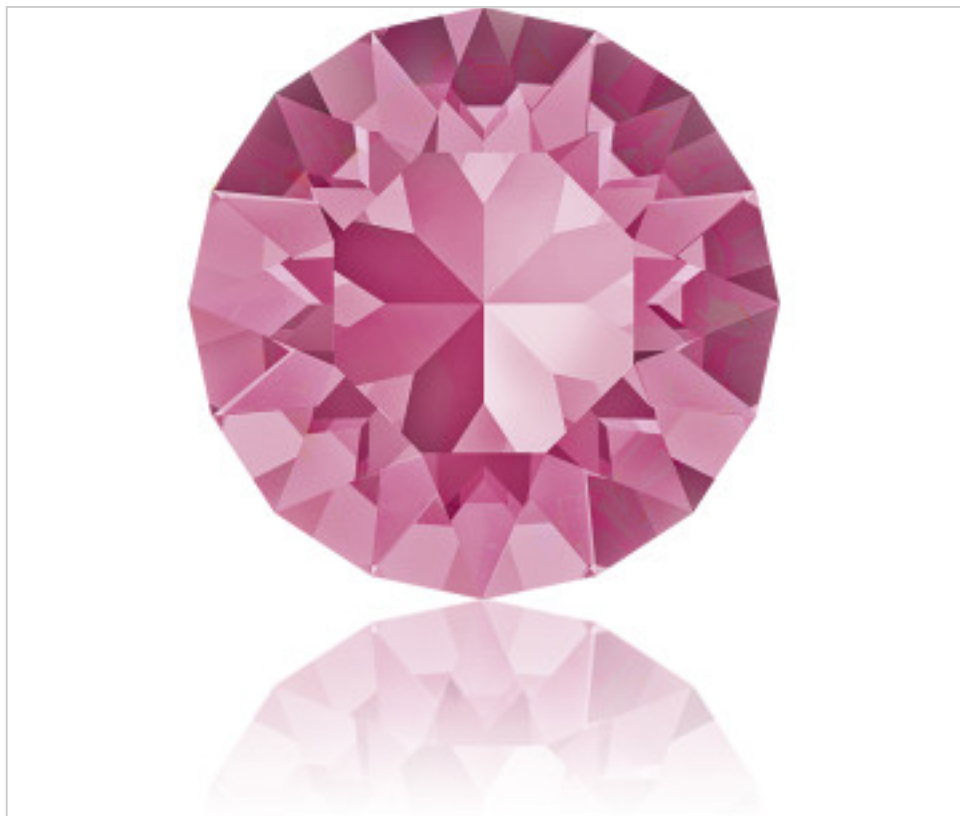

SWAROVSKI CRYSTAL > Swarovski Elements Fashion > Round Stones  
1088 Xirius Chaton Round Stone

PR1088.P31.209 - 1171627

1088 PP31 Rose F (209)

February 22nd, 2025, 21:40

## PRICE

	Lot	P.V.P. excluding VAT
Pedido mínimo	1440	0,0647€

Continued on next page >>

SWAROVSKI CRYSTAL > Swarovski Elements Fashion > Round Stones  
1088 Xirius Chaton Round Stone

PR1088.P31.209 - 1171627

1088 PP31 Rose F (209)

## OTHER FEATURES

---

Size: PP31 (3.80-4.00 mm)

Colour: Rose

Foiled: Platinum Pro Foiling (F)