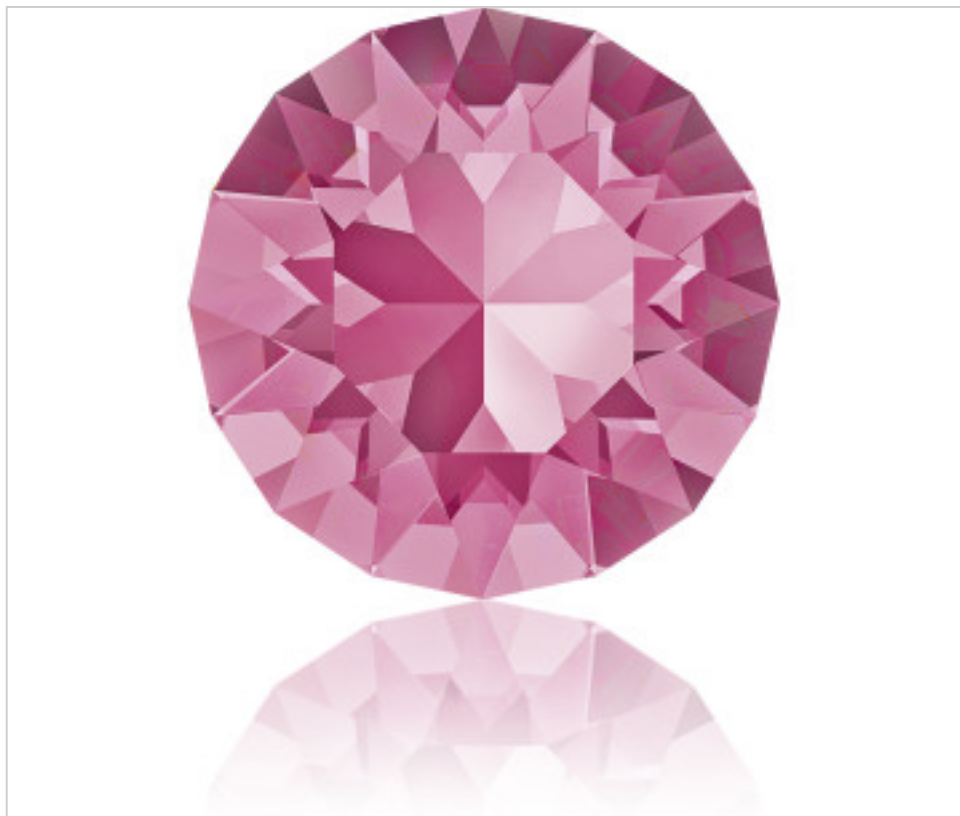

SWAROVSKI CRYSTAL > Swarovski Elements Fashion > Round Stones  
1088 Xirius Chaton Round Stone

PR1088.P31.209 - 1171627

1088 PP31 Rose F (209)

January 22nd, 2025, 02:06

## PRICE

	Lot	P.V.P. excluding VAT
Pedido mínimo	1440	0,0647€

Continued on next page >>

SWAROVSKI CRYSTAL > Swarovski Elements Fashion > Round Stones  
1088 Xirius Chaton Round Stone

PR1088.P31.209 - 1171627

1088 PP31 Rose F (209)

## OTHER FEATURES

---

Size: PP31 (3.80-4.00 mm)

Colour: Rose

Foiled: Platinum Pro Foiling (F)