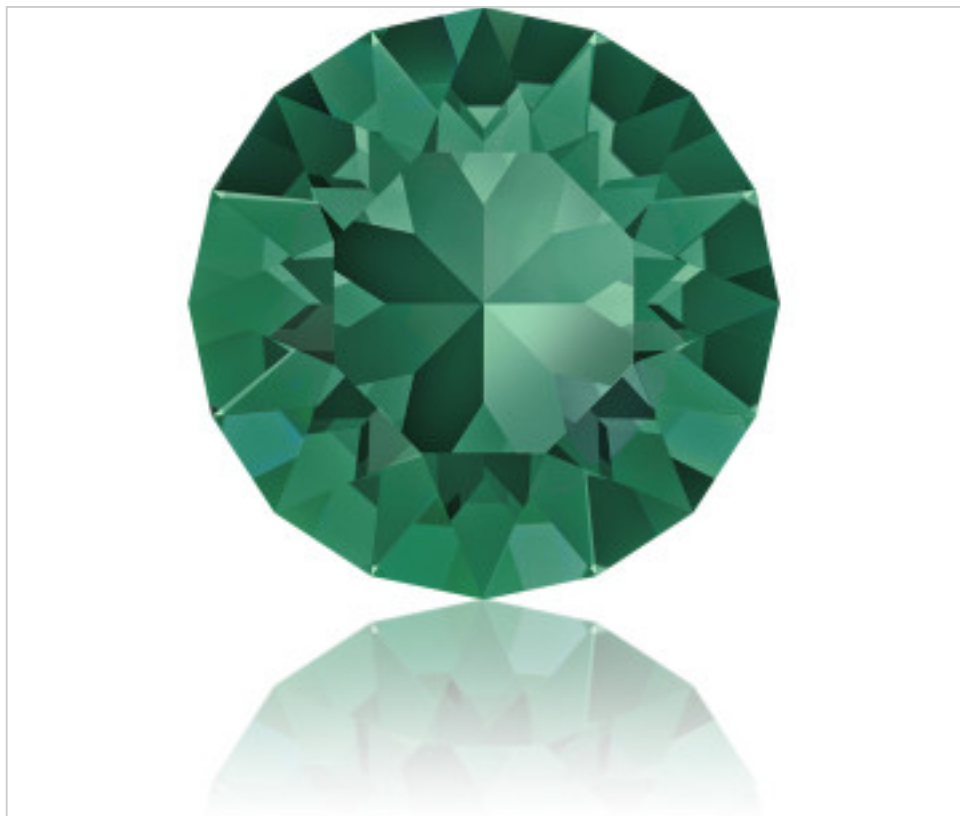

SWAROVSKI CRYSTAL > Swarovski Elements Fashion > Round Stones
1088 Xirius Chaton Round Stone

PR1088.P32.205 - 1171070

1088 PP32 Emerald F (205)

February 22nd, 2025, 21:47

PRICE

	Lot	P.V.P. excluding VAT
Pedido mínimo	1440	0,0783€

Continued on next page >>

SWAROVSKI CRYSTAL > Swarovski Elements Fashion > Round Stones
1088 Xirius Chaton Round Stone

PR1088.P32.205 - 1171070

1088 PP32 Emerald F (205)

TECHNICAL SPECIFICATIONS

Packging: Box 1440 Units

OTHER FEATURES

Colour: Emerald

Size: PP32 (4.00-4.10 mm)

Colour: Emerald

Foiled: Platinum Pro Foiling (F)

DOCUMENTS

 [Ceralun](#)

 [Gluing](#)

 [Stone-Setting](#)

 [1088 PP32 Emerald F \(205 \)](#)