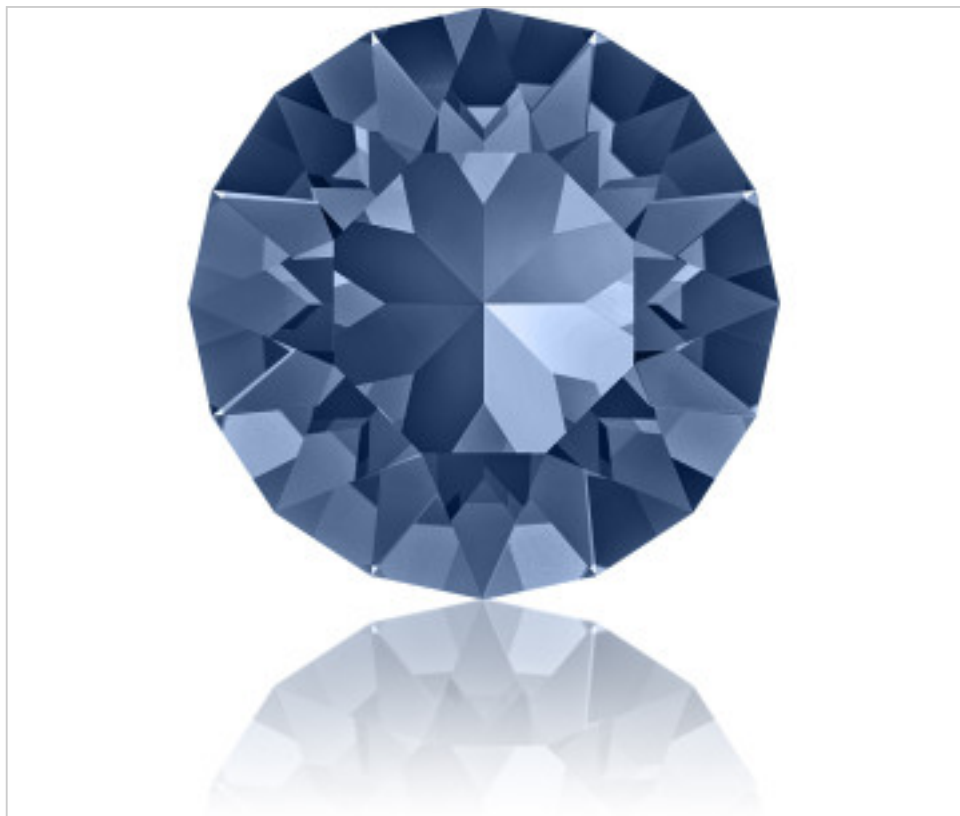

SWAROVSKI CRYSTAL > Swarovski Elements Fashion > Round Stones
1088 Xirius Chaton Round Stone

PR1088.P32.207 - 1171466

1088 PP32 Montana F (207)

February 22nd, 2025, 21:35

PRICE

	Lot	P.V.P. excluding VAT
Pedido mínimo	1440	0,0679€

Continued on next page >>

SWAROVSKI CRYSTAL > Swarovski Elements Fashion > Round Stones
1088 Xirius Chaton Round Stone

PR1088.P32.207 - 1171466

1088 PP32 Montana F (207)

OTHER FEATURES

Size: PP32 (4.00-4.10 mm)

Colour: Montana

Foiled: Platinum Pro Foiling (F)

DOCUMENTS

 [Ceralun](#)

 [Gluing](#)

 [Stone-Setting](#)

 [1088 PP32 Montana F \(207 \)](#)