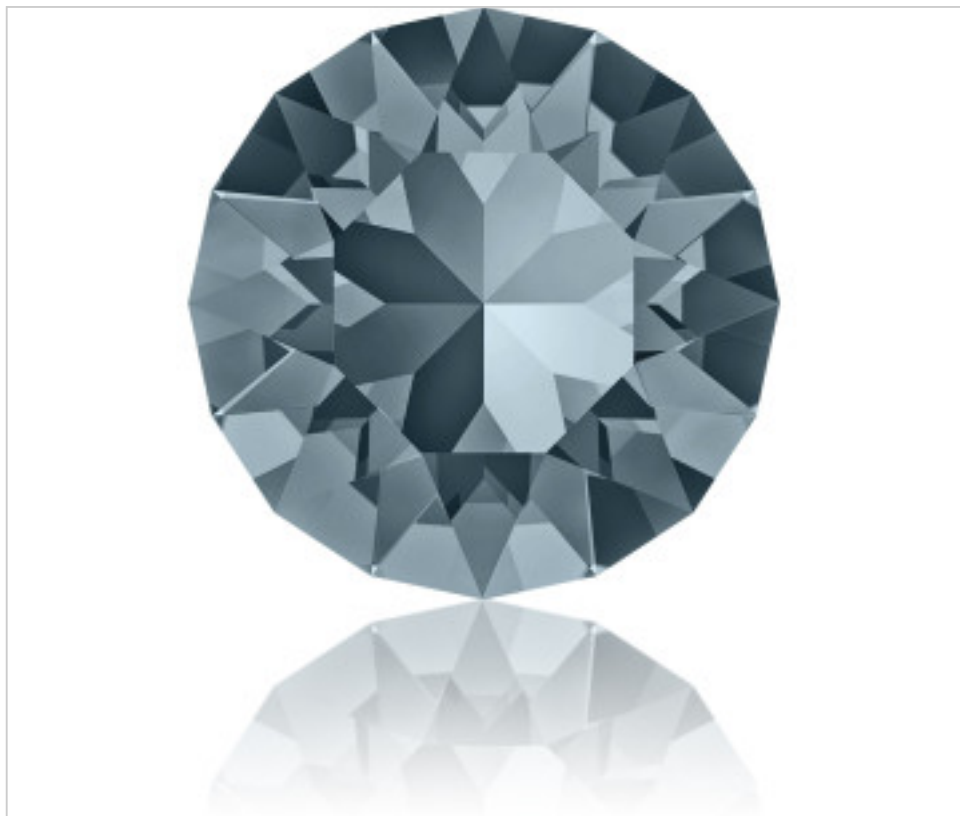

SWAROVSKI CRYSTAL > Swarovski Elements Fashion > Round Stones
1088 Xirius Chaton Round Stone

PR1088.S24.217 - 1171223

1088 SS24 Indian Sapphire F (217)

April 05th, 2025, 15:37

PRICE

	Lot	P.V.P. excluding VAT
Pedido mínimo	720	0,1134€

Continued on next page >>

SWAROVSKI CRYSTAL > Swarovski Elements Fashion > Round Stones
1088 Xirius Chaton Round Stone

PR1088.S24.217 - 1171223

1088 SS24 Indian Sapphire F (217)

OTHER FEATURES

Size: SS24 (5.27-5.44 mm)

Colour: Indian Sapphire

Foiled: Platinum Pro Foiling (F)

DOCUMENTS

 [Ceralun](#)

 [Gluing](#)

 [Stone-Setting](#)

 [1088 SS24 Indian Sapphire F \(217\)](#)