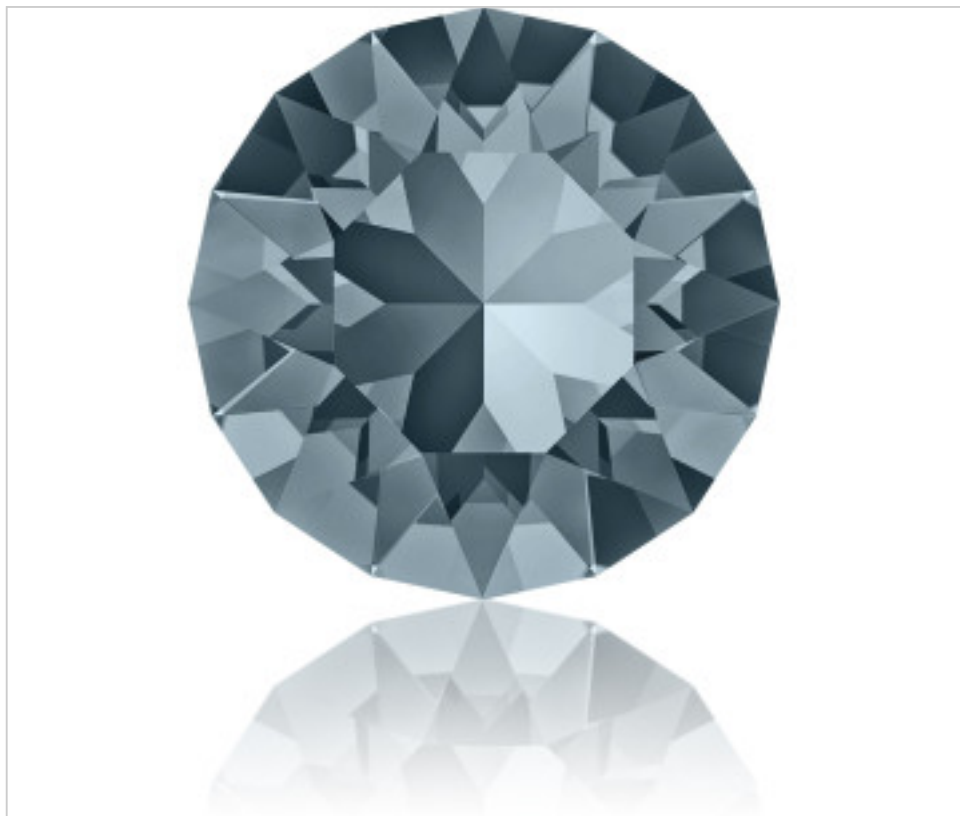

SWAROVSKI CRYSTAL > Swarovski Elements Fashion > Round Stones  
1088 Xirius Chaton Round Stone

PR1088.S24.217 - 1171223

1088 SS24 Indian Sapphire F (217)

November 21st, 2024, 22:59

## PRICE

	Lot	P.V.P. excluding VAT
Pedido mínimo	720	0,1113€

Continued on next page >>

SWAROVSKI CRYSTAL > Swarovski Elements Fashion > Round Stones  
1088 Xirius Chaton Round Stone

PR1088.S24.217 - 1171223

1088 SS24 Indian Sapphire F (217)

## OTHER FEATURES

---

Size: SS24 (5.27-5.44 mm)

Colour: Indian Sapphire

Foiled: Platinum Pro Foiling (F)