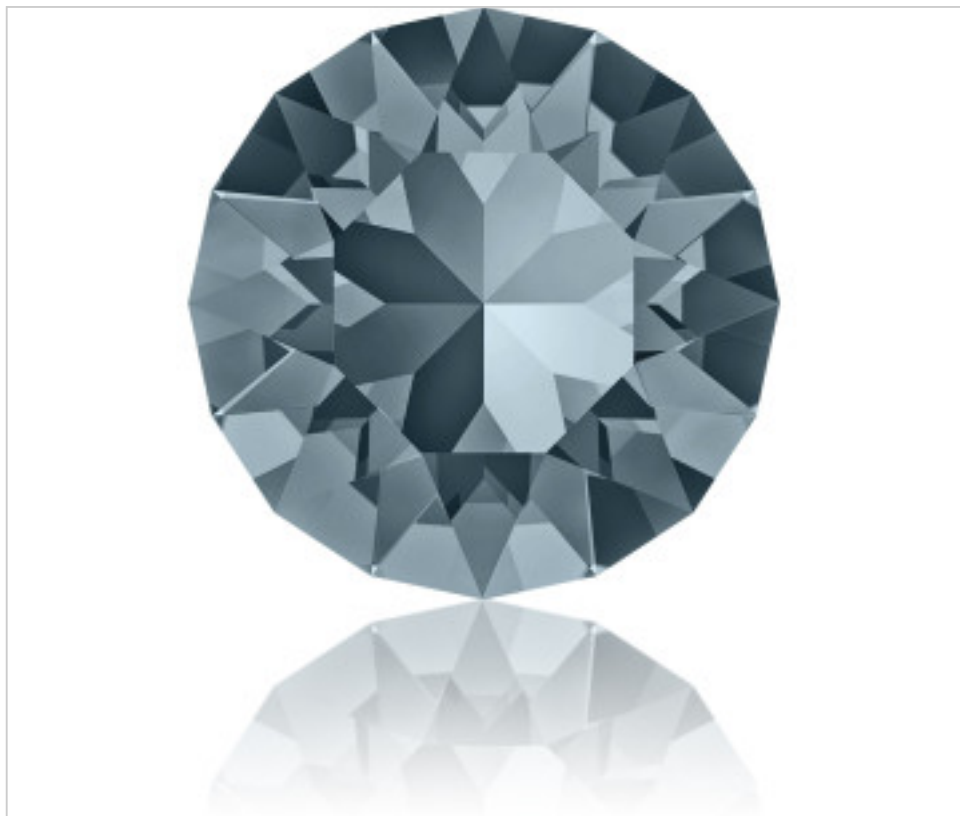

SWAROVSKI CRYSTAL > Swarovski Elements Fashion > Round Stones  
1088 Xirius Chaton Round Stone

PR1088.S24.217 - 1171223

1088 SS24 Indian Sapphire F (217)

December 22nd, 2024, 14:24

## PRICE

	Lot	P.V.P. excluding VAT
Pedido mínimo	720	0,1113€

Continued on next page >>

SWAROVSKI CRYSTAL > Swarovski Elements Fashion > Round Stones  
1088 Xirius Chaton Round Stone

PR1088.S24.217 - 1171223

1088 SS24 Indian Sapphire F (217)

## OTHER FEATURES

---

Size: SS24 (5.27-5.44 mm)

Colour: Indian Sapphire

Foiled: Platinum Pro Foiling (F)