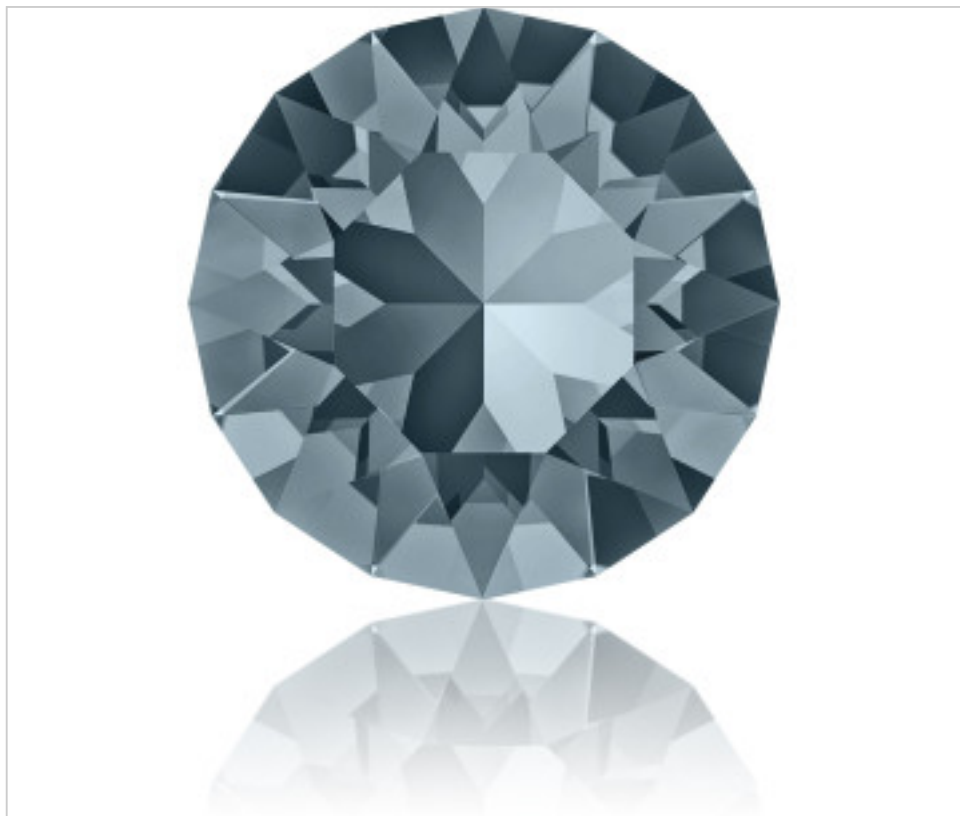

SWAROVSKI CRYSTAL > Swarovski Elements Fashion > Round Stones
1088 Xirius Chaton Round Stone

PR1088.S24.217 - 1171223

1088 SS24 Indian Sapphire F (217)

October 02nd, 2024, 07:12

PRICE

	Lot	P.V.P. excluding VAT
Pedido mínimo	720	0,1113€

Continued on next page >>

SWAROVSKI CRYSTAL > Swarovski Elements Fashion > Round Stones
1088 Xirius Chaton Round Stone

PR1088.S24.217 - 1171223

1088 SS24 Indian Sapphire F (217)

OTHER FEATURES

Size: SS24 (5.27-5.44 mm)

Colour: Indian Sapphire

Foiled: Platinum Pro Foiling (F)

DOCUMENTS

 [Ceralun](#)

 [Gluing](#)

 [Stone-Setting](#)

 [1088 SS24 Indian Sapphire F \(217\)](#)