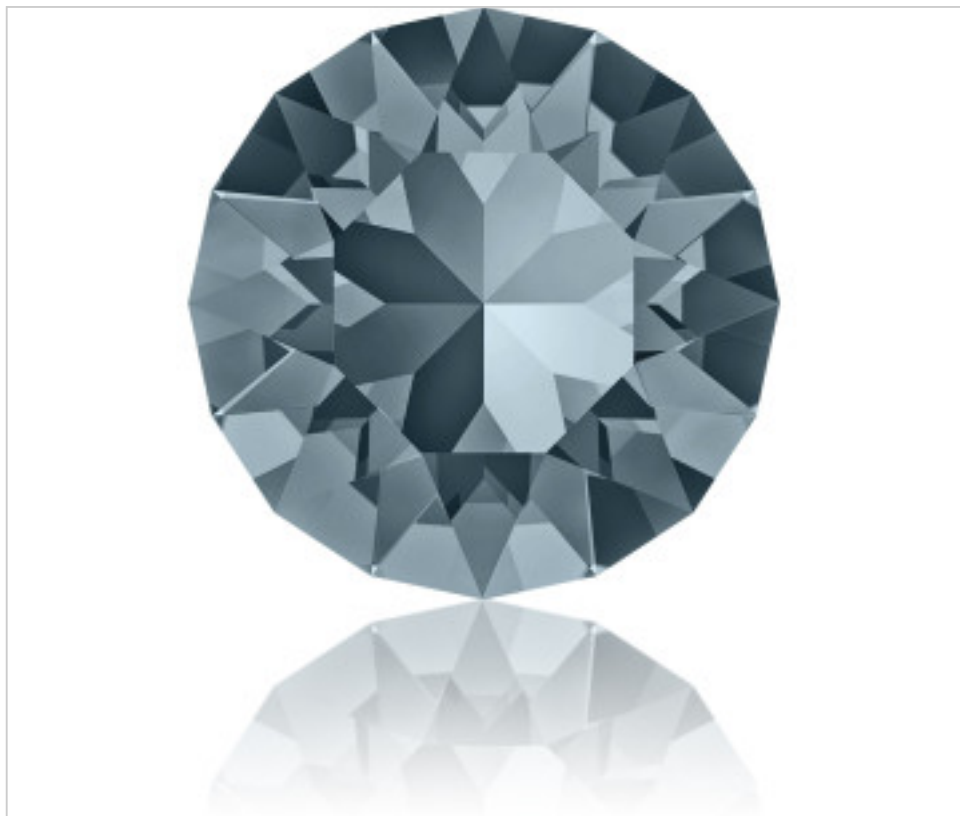

SWAROVSKI CRYSTAL > Swarovski Elements Fashion > Round Stones
1088 Xirius Chaton Round Stone

PR1088.S24.217 - 1171223

1088 SS24 Indian Sapphire F (217)

February 22nd, 2025, 21:49

PRICE

	Lot	P.V.P. excluding VAT
Pedido mínimo	720	0,1134€

Continued on next page >>

SWAROVSKI CRYSTAL > Swarovski Elements Fashion > Round Stones
1088 Xirius Chaton Round Stone

PR1088.S24.217 - 1171223

1088 SS24 Indian Sapphire F (217)

OTHER FEATURES

Size: SS24 (5.27-5.44 mm)

Colour: Indian Sapphire

Foiled: Platinum Pro Foiling (F)

DOCUMENTS

 [Ceralun](#)

 [Gluing](#)

 [Stone-Setting](#)

 [1088 SS24 Indian Sapphire F \(217\)](#)