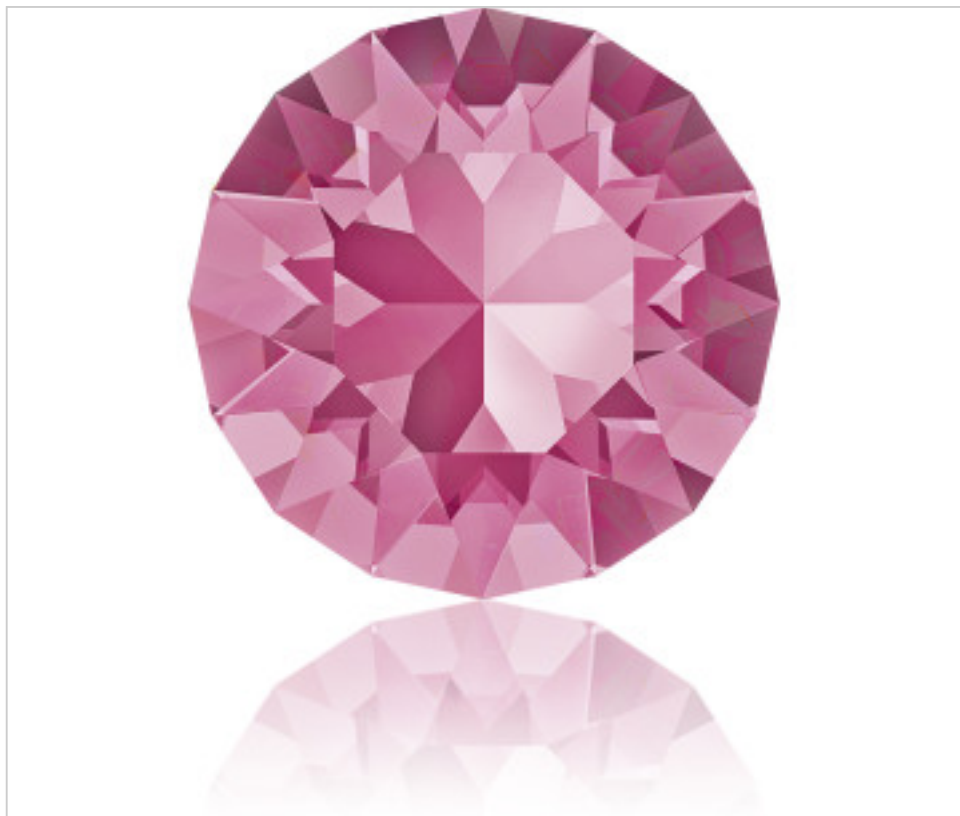

SWAROVSKI CRYSTAL > Swarovski Elements Fashion > Round Stones  
1088 Xirius Chaton Round Stone

**PR1088.S24.209 - 1171633**

**1088 SS24 Rose F (209 )**

January 22nd, 2025, 02:09

## PRICE

	Lot	P.V.P. excluding VAT
Pedido mínimo	720	0,1132€

Continued on next page >>

SWAROVSKI CRYSTAL > Swarovski Elements Fashion > Round Stones  
1088 Xirius Chaton Round Stone

PR1088.S24.209 - 1171633

1088 SS24 Rose F (209 )

## OTHER FEATURES

---

Size: SS24 (5.27-5.44 mm)

Colour: Rose

Foiled: Platinum Pro Foiling (F)