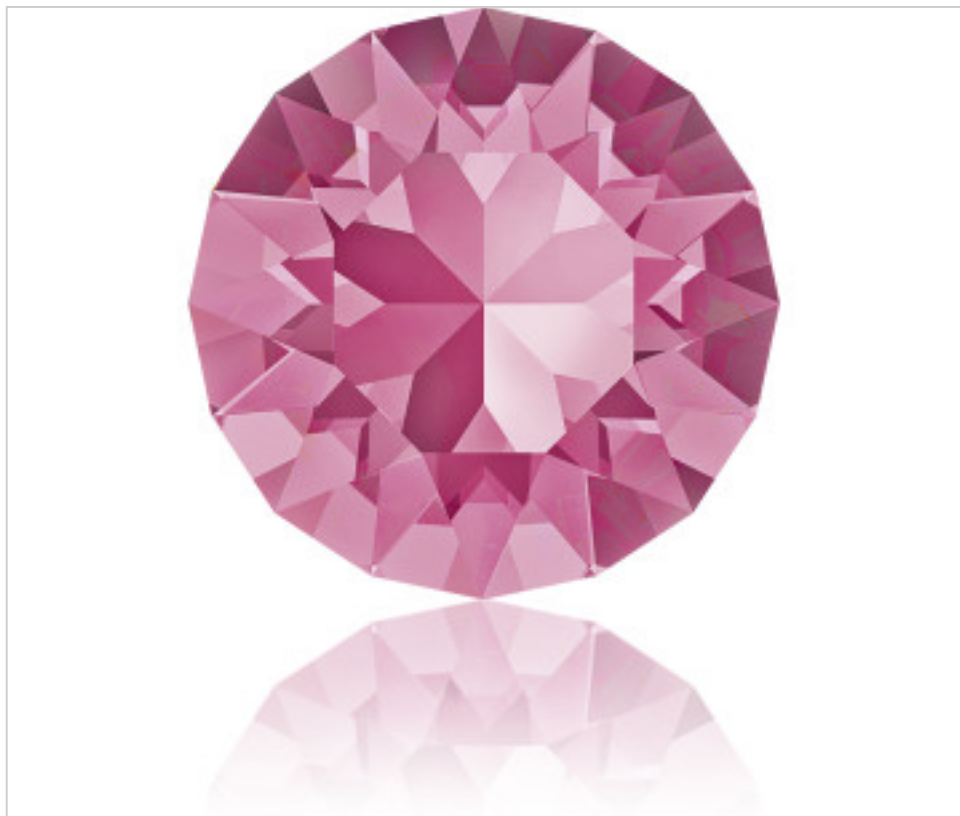

SWAROVSKI CRYSTAL > Swarovski Elements Fashion > Round Stones
1088 Xirius Chaton Round Stone

PR1088.S24.209 - 1171633

1088 SS24 Rose F (209)

December 22nd, 2024, 14:45

PRICE

	Lot	P.V.P. excluding VAT
Pedido mínimo	720	0,1112€

Continued on next page >>

SWAROVSKI CRYSTAL > Swarovski Elements Fashion > Round Stones
1088 Xirius Chaton Round Stone

PR1088.S24.209 - 1171633

1088 SS24 Rose F (209)

OTHER FEATURES

Size: SS24 (5.27-5.44 mm)

Colour: Rose

Foiled: Platinum Pro Foiling (F)

DOCUMENTS

 [Ceralun](#)

 [Gluing](#)

 [Stone-Setting](#)

 [1088 SS24 Rose F \(209 \)](#)