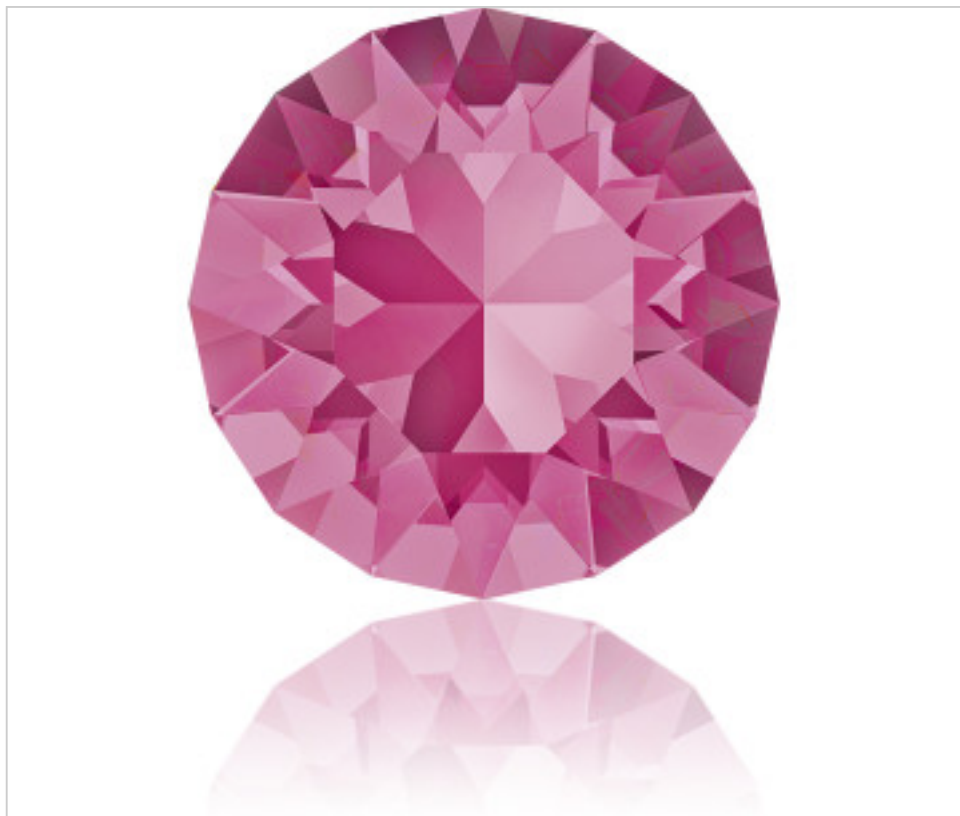

SWAROVSKI CRYSTAL > Swarovski Elements Fashion > Round Stones
1088 Xirius Chaton Round Stone

PR1088.S24.209 - 1171633

1088 SS24 Rose F (209)

February 22nd, 2025, 21:35

PRICE

	Lot	P.V.P. excluding VAT
Pedido mínimo	720	0,1132€

Continued on next page >>

SWAROVSKI CRYSTAL > Swarovski Elements Fashion > Round Stones
1088 Xirius Chaton Round Stone

PR1088.S24.209 - 1171633

1088 SS24 Rose F (209)

OTHER FEATURES

Size: SS24 (5.27-5.44 mm)

Colour: Rose

Foiled: Platinum Pro Foiling (F)

DOCUMENTS

 [Ceralun](#)

 [Gluing](#)

 [Stone-Setting](#)

 [1088 SS24 Rose F \(209 \)](#)