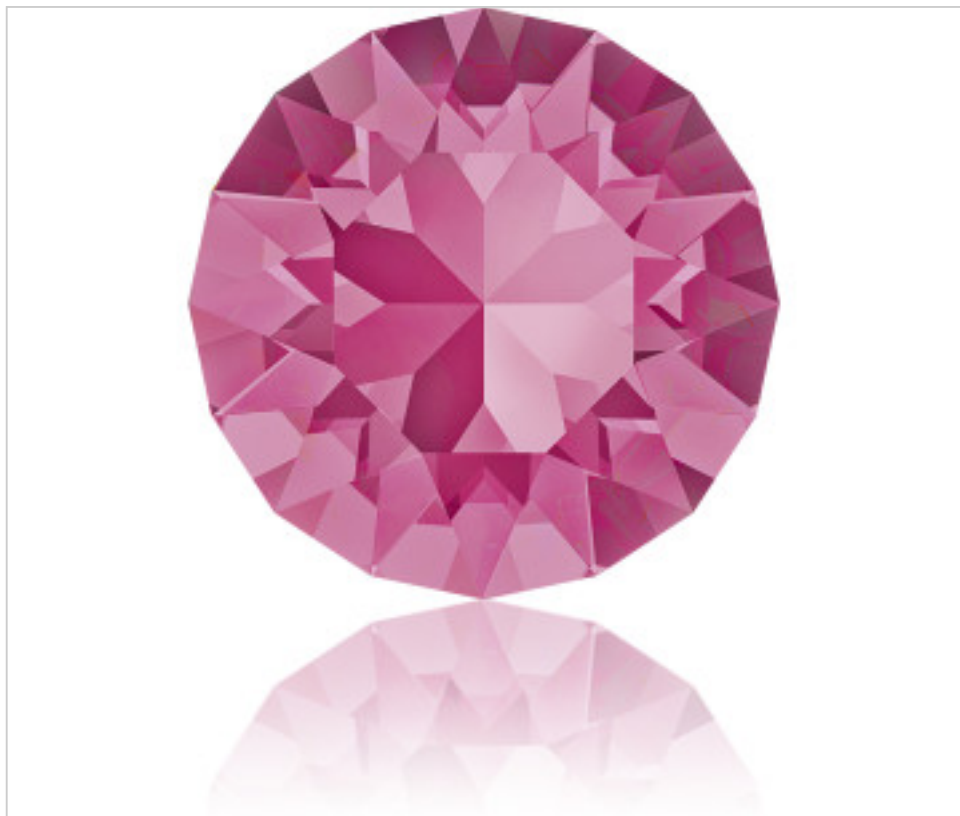

SWAROVSKI CRYSTAL > Swarovski Elements Fashion > Round Stones
1088 Xirius Chaton Round Stone

PR1088.S24.209 - 1171633

1088 SS24 Rose F (209)

April 05th, 2025, 14:25

PRICE

	Lot	P.V.P. excluding VAT
Pedido mínimo	720	0,1132€

Continued on next page >>

SWAROVSKI CRYSTAL > Swarovski Elements Fashion > Round Stones
1088 Xirius Chaton Round Stone

PR1088.S24.209 - 1171633

1088 SS24 Rose F (209)

OTHER FEATURES

Size: SS24 (5.27-5.44 mm)

Colour: Rose

Foiled: Platinum Pro Foiling (F)

DOCUMENTS

 [Ceralun](#)

 [Gluing](#)

 [Stone-Setting](#)

 [1088 SS24 Rose F \(209 \)](#)