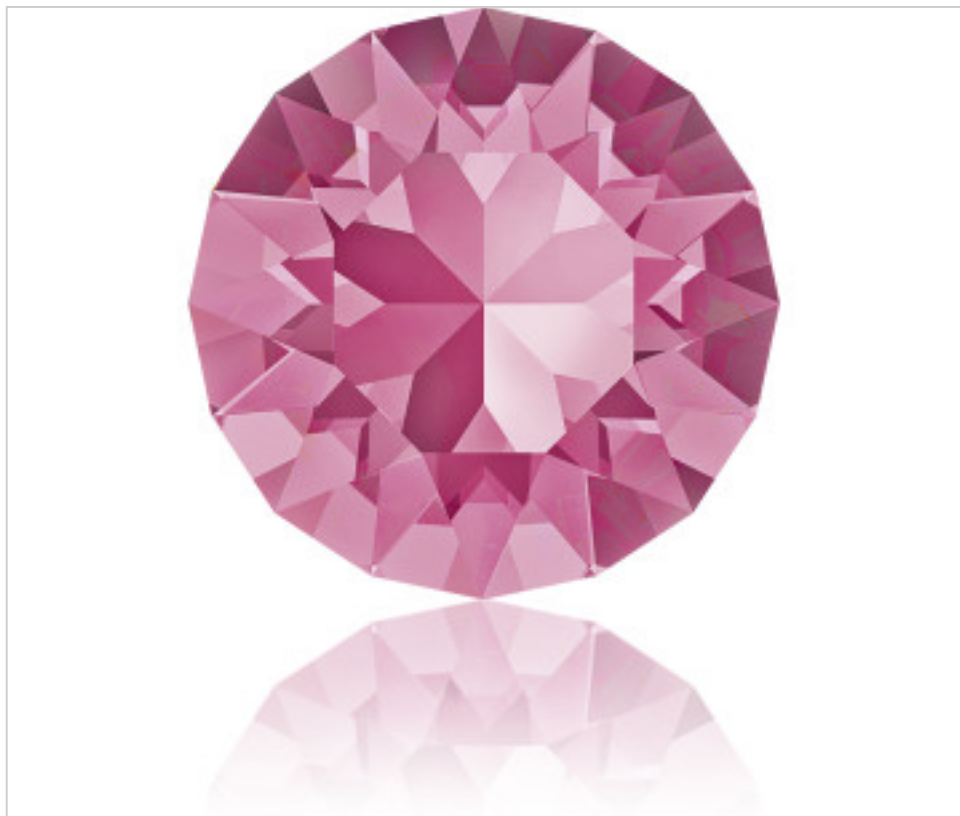

SWAROVSKI CRYSTAL > Swarovski Elements Fashion > Round Stones  
1088 Xirius Chaton Round Stone

**PR1088.S24.209 - 1171633**

**1088 SS24 Rose F (209 )**

November 04th, 2024, 23:42

## PRICE

	Lot	P.V.P. excluding VAT
Pedido mínimo	720	0,1112€

Continued on next page >>

SWAROVSKI CRYSTAL > Swarovski Elements Fashion > Round Stones  
1088 Xirius Chaton Round Stone

PR1088.S24.209 - 1171633

1088 SS24 Rose F (209 )

## OTHER FEATURES

---

Size: SS24 (5.27-5.44 mm)

Colour: Rose

Foiled: Platinum Pro Foiling (F)