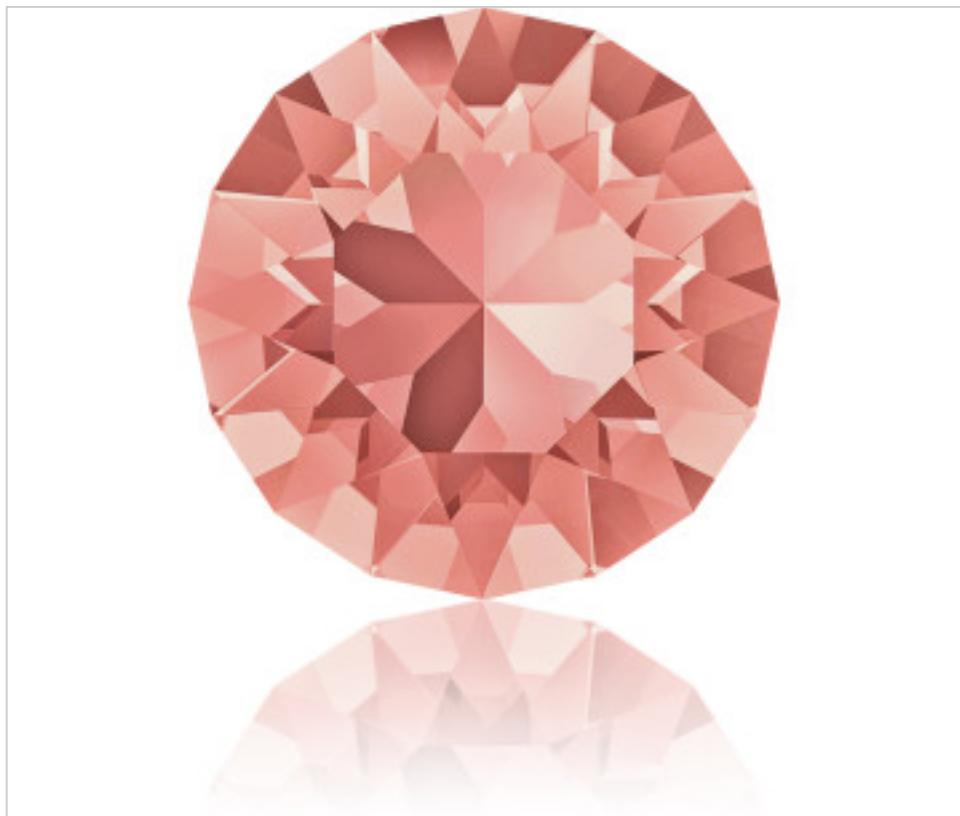

SWAROVSKI CRYSTAL > Swarovski Elements Fashion > Round Stones  
1088 Xirius Chaton Round Stone

PR1088.S24.262 - 1173290

1088 SS24 Rose Peach F (262 )

November 04th, 2024, 23:44

## PRICE

	Lot	P.V.P. excluding VAT
Pedido mínimo	720	0,1110€

Continued on next page >>

SWAROVSKI CRYSTAL > Swarovski Elements Fashion > Round Stones  
1088 Xirius Chaton Round Stone

PR1088.S24.262 - 1173290

## OTHER FEATURES

---

Size: SS24 (5.27-5.44 mm)

Colour: Rose Peach

Foiled: Platinum Pro Foiling (F)