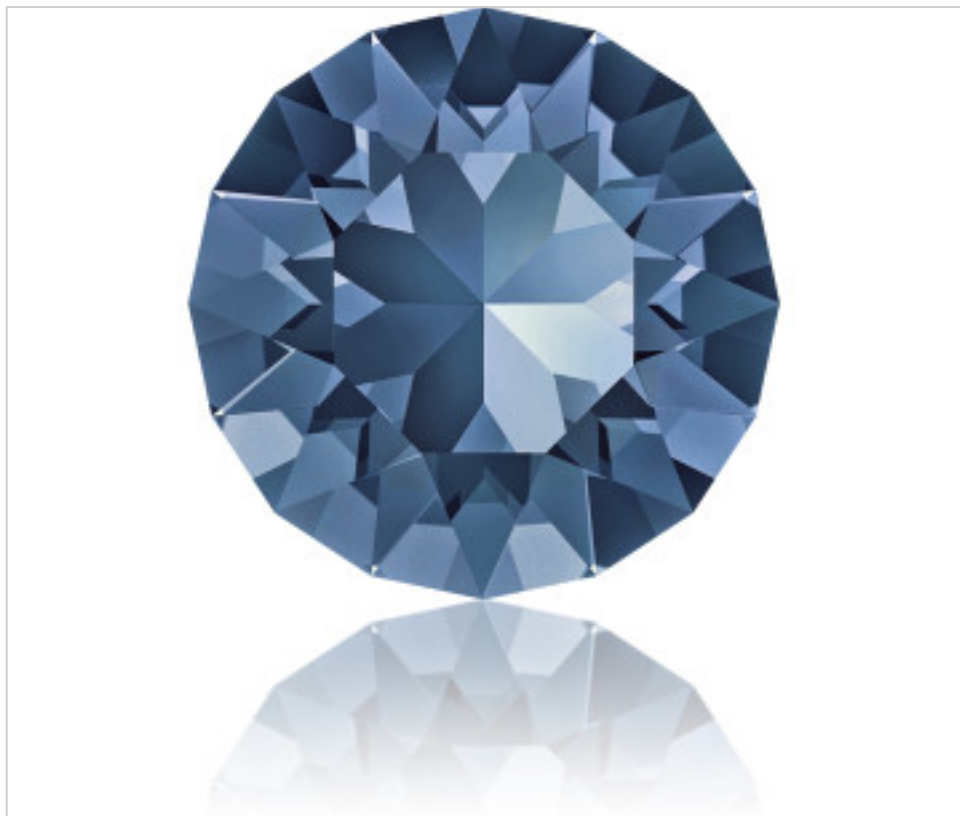

SWAROVSKI CRYSTAL > Swarovski Elements Fashion > Round Stones
1088 Xirius Chaton Round Stone

PR1088.S29.207 - 1171470

1088 SS29 Montana F (207)

October 02nd, 2024, 05:21

PRICE

| | Lot | P.V.P. excluding VAT |
|---------------|-----|----------------------|
| Pedido mínimo | 288 | 0,1598€ |

Continued on next page >>

SWAROVSKI CRYSTAL > Swarovski Elements Fashion > Round Stones
1088 Xirius Chaton Round Stone

PR1088.S29.207 - 1171470

1088 SS29 Montana F (207)

OTHER FEATURES

Size: SS29 (6.14-6.32 mm)

Colour: Montana

Foiled: Platinum Pro Foiling (F)

DOCUMENTS

 [Ceralun](#)

 [Gluing](#)

 [Stone-Setting](#)

 [1088 SS29 Montana F \(207\)](#)