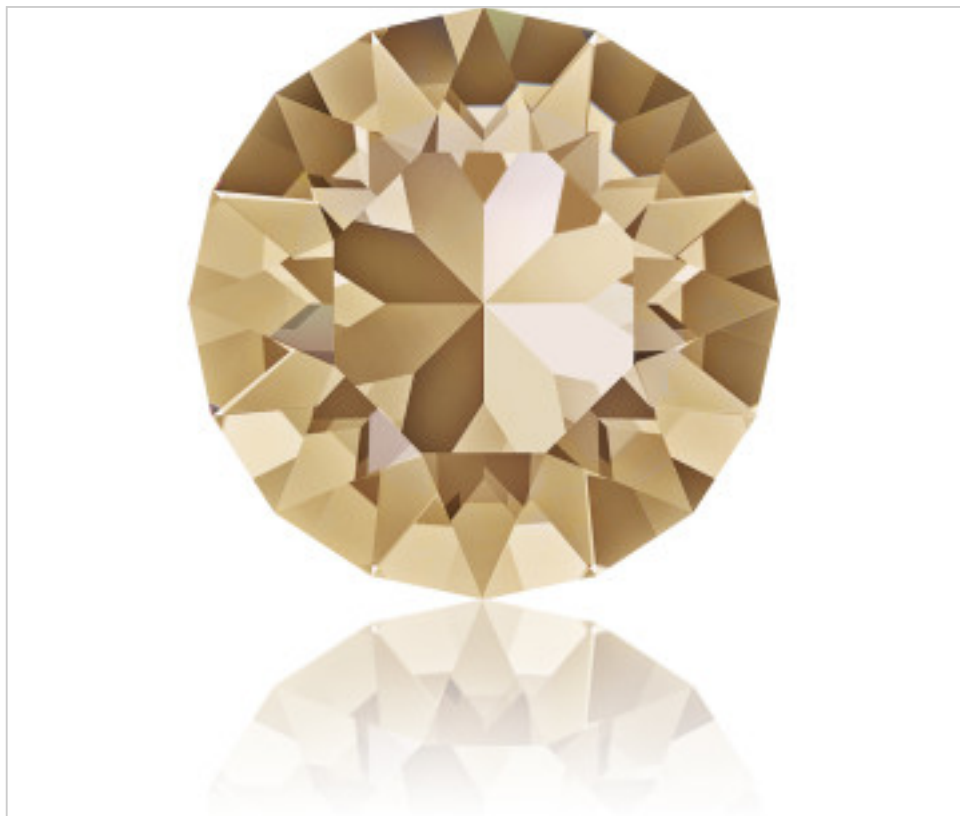

SWAROVSKI CRYSTAL > Swarovski Elements Fashion > Round Stones
1088 Xirius Chaton Round Stone

PR1088.S34.001C - 1165166

1088 SS34 Crystal Golden ShadowF (001 GSHA)

November 21st, 2024, 21:42

PRICE

	Lot	P.V.P. excluding VAT
Pedido mínimo	144	0,2659€

Continued on next page >>

SWAROVSKI CRYSTAL > Swarovski Elements Fashion > Round Stones
1088 Xirius Chaton Round Stone

PR1088.S34.001C - 1165166

1088 SS34 Crystal Golden ShadowF (001 GSHA)

OTHER FEATURES

Size: SS34 (7.00-7.27 mm)
Color effect: Golden Shadow

Colour: Crystal
Foiled: Platinum Pro Foiling (F)

DOCUMENTS

-  [Ceralun](#)
-  [Gluing](#)
-  [Stone-Setting](#)
-  [1088 SS34 Crystal Golden ShadowF \(001 GSHA\)](#)