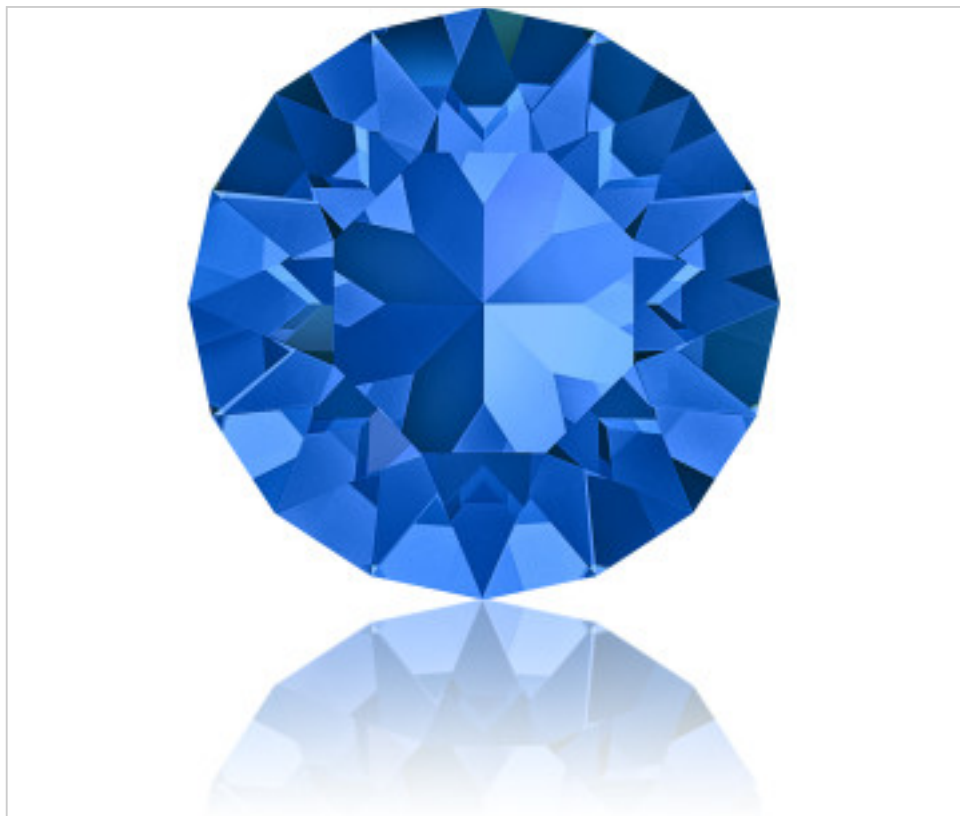

SWAROVSKI CRYSTAL > Swarovski Elements Fashion > Round Stones
1088 Xirius Chaton Round Stone

PR1088.S34.206 - 1171729

1088 SS34 Sapphire F (206)

January 22nd, 2025, 05:45

PRICE

	Lot	P.V.P. excluding VAT
Pedido mínimo	144	0,2344€

Continued on next page >>

SWAROVSKI CRYSTAL > Swarovski Elements Fashion > Round Stones
1088 Xirius Chaton Round Stone

PR1088.S34.206 - 1171729

1088 SS34 Sapphire F (206)

OTHER FEATURES

Size: SS34 (7.00-7.27 mm)

Colour: Sapphire

Foiled: Platinum Pro Foiling (F)

DOCUMENTS

 [Ceralun](#)

 [Gluing](#)

 [Stone-Setting](#)

 [1088 SS34 Sapphire F \(206\)](#)