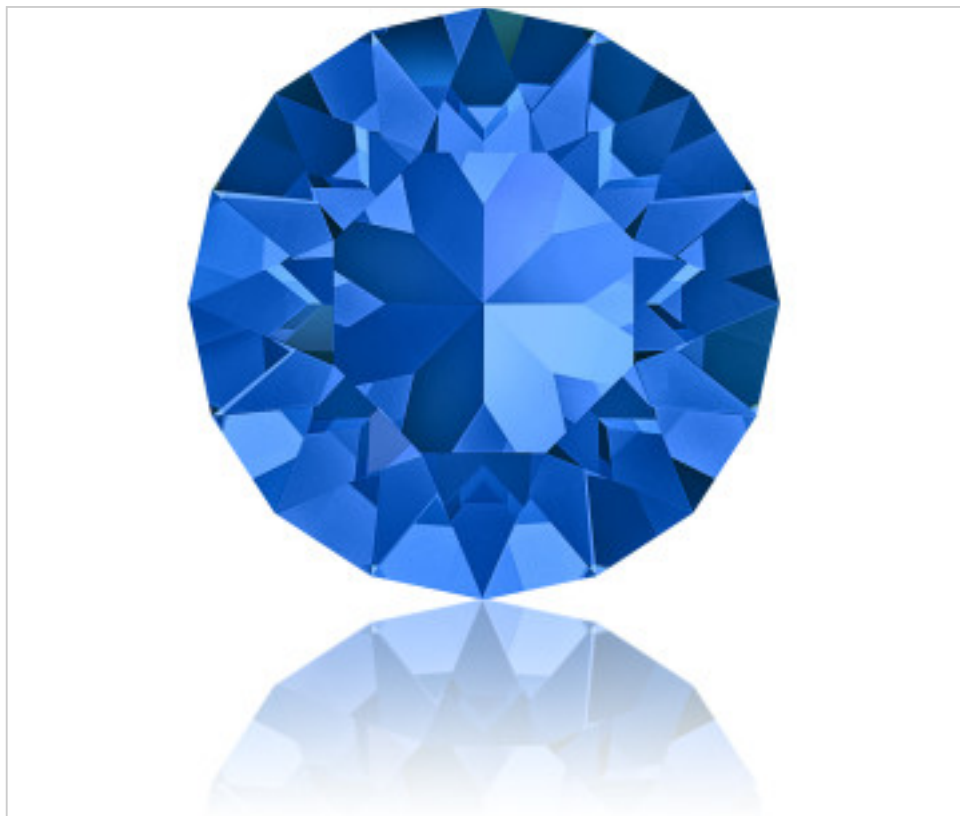

SWAROVSKI CRYSTAL > Swarovski Elements Fashion > Round Stones
1088 Xirius Chaton Round Stone

PR1088.S34.206 - 1171729

1088 SS34 Sapphire F (206)

October 02nd, 2024, 05:23

PRICE

	Lot	P.V.P. excluding VAT
Pedido mínimo	144	0,23€

Continued on next page >>

SWAROVSKI CRYSTAL > Swarovski Elements Fashion > Round Stones
1088 Xirius Chaton Round Stone

PR1088.S34.206 - 1171729

1088 SS34 Sapphire F (206)

OTHER FEATURES

Size: SS34 (7.00-7.27 mm)

Colour: Sapphire

Foiled: Platinum Pro Foiling (F)

DOCUMENTS

 [Ceralun](#)

 [Gluing](#)

 [Stone-Setting](#)

 [1088 SS34 Sapphire F \(206\)](#)