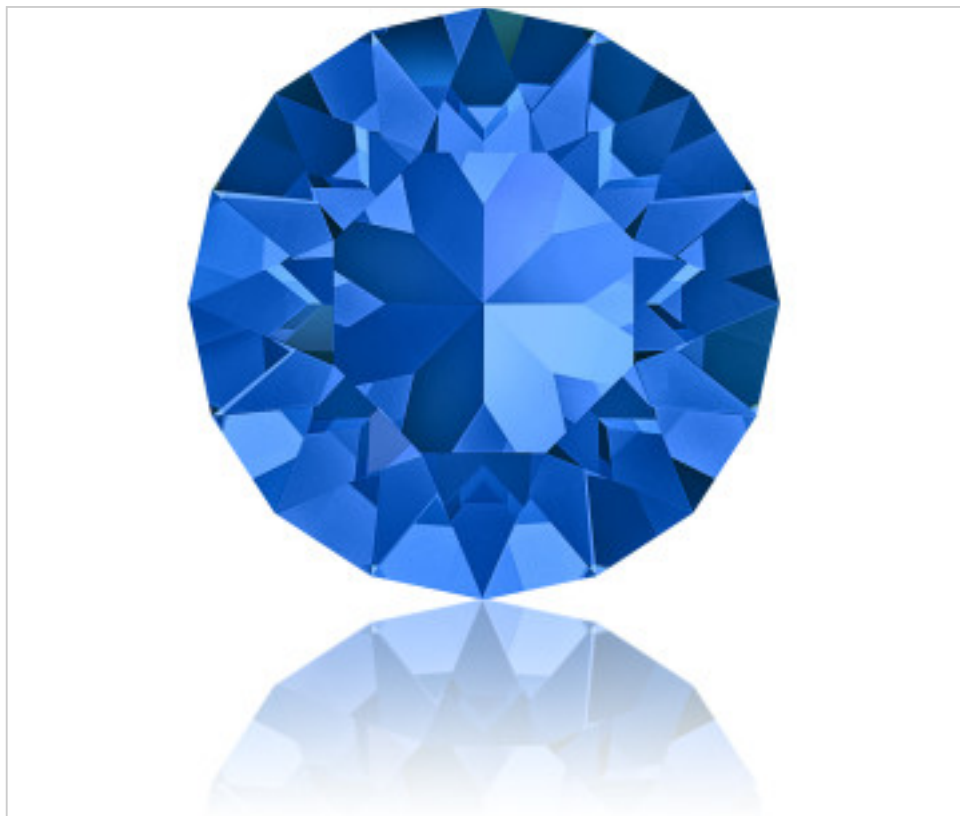

SWAROVSKI CRYSTAL > Swarovski Elements Fashion > Round Stones
1088 Xirius Chaton Round Stone

PR1088.S34.206 - 1171729

1088 SS34 Sapphire F (206)

February 22nd, 2025, 17:36

PRICE

	Lot	P.V.P. excluding VAT
Pedido mínimo	144	0,2344€

Continued on next page >>

SWAROVSKI CRYSTAL > Swarovski Elements Fashion > Round Stones
1088 Xirius Chaton Round Stone

PR1088.S34.206 - 1171729

1088 SS34 Sapphire F (206)

OTHER FEATURES

Size: SS34 (7.00-7.27 mm)

Colour: Sapphire

Foiled: Platinum Pro Foiling (F)

DOCUMENTS

 [Ceralun](#)

 [Gluing](#)

 [Stone-Setting](#)

 [1088 SS34 Sapphire F \(206\)](#)