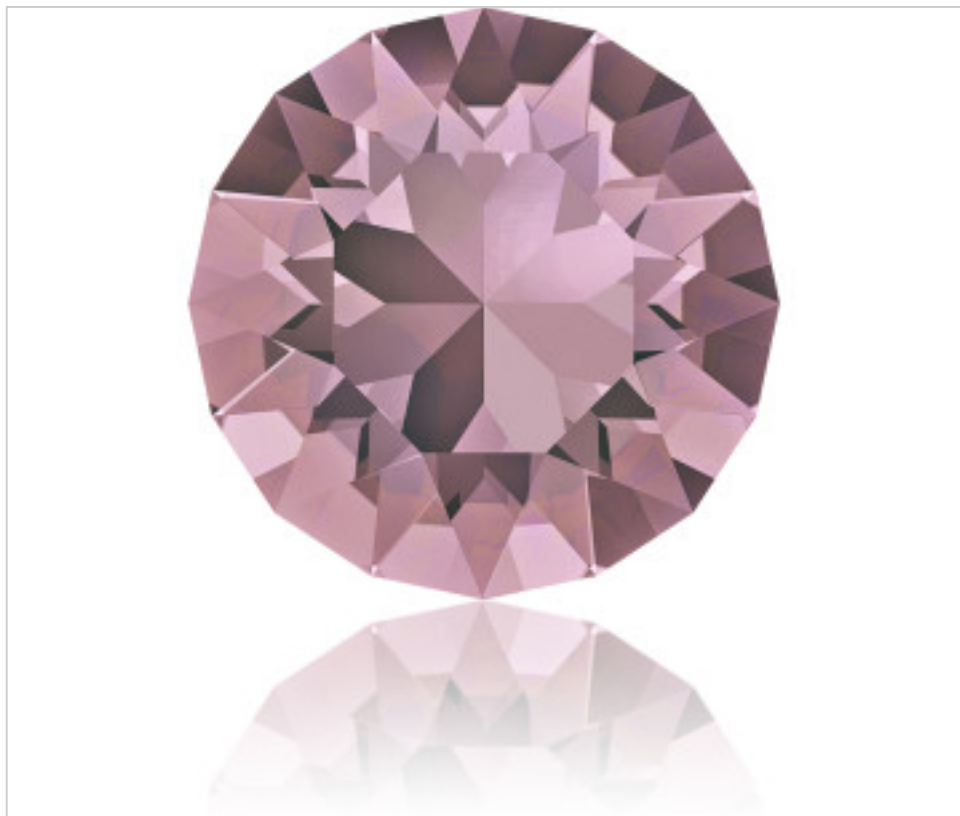

SWAROVSKI CRYSTAL > Swarovski Elements Fashion > Round Stones  
1088 Xirius Chaton Round Stone

PR1088.S39.001C - 1174819

1088 SS39 Crystal Antique PinkF (001 ANTP)

February 22nd, 2025, 18:03

## PRICE

	Lot	P.V.P. excluding VAT
Pedido mínimo	144	0,3887€

Continued on next page >>

SWAROVSKI CRYSTAL > Swarovski Elements Fashion > Round Stones  
1088 Xirius Chaton Round Stone

PR1088.S39.001C - 1174819

1088 SS39 Crystal Antique PinkF (001 ANTP)

## OTHER FEATURES

---

Size: SS39 (8.16-8.41 mm)

Colour: Crystal

Color effect: Antique Pink

Foiled: Platinum Pro Foiling (F)