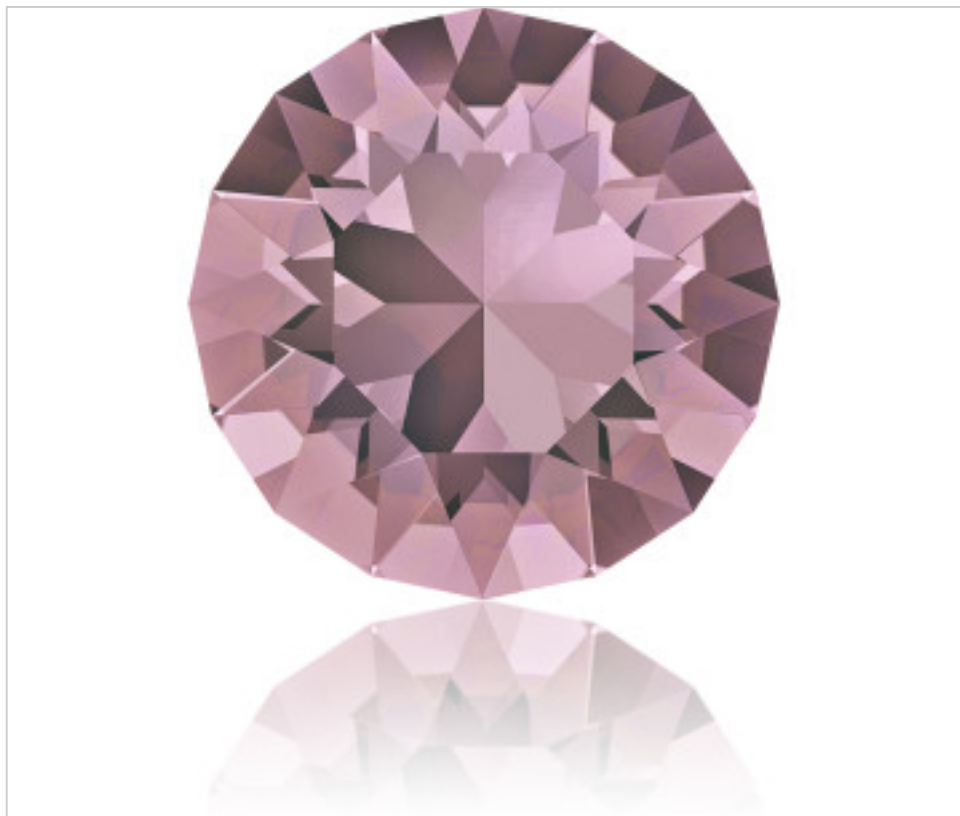

SWAROVSKI CRYSTAL > Swarovski Elements Fashion > Round Stones
1088 Xirius Chaton Round Stone

PR1088.S39.001C - 1174819

1088 SS39 Crystal Antique PinkF (001 ANTP)

January 22nd, 2025, 06:10

PRICE

	Lot	P.V.P. excluding VAT
Pedido mínimo	144	0,3887€

Continued on next page >>

SWAROVSKI CRYSTAL > Swarovski Elements Fashion > Round Stones
1088 Xirius Chaton Round Stone

PR1088.S39.001C - 1174819

1088 SS39 Crystal Antique PinkF (001 ANTP)

TECHNICAL SPECIFICATIONS

Packging: Box 144 Units

OTHER FEATURES

Size: SS39 (8.16-8.41 mm)

Colour: Crystal

Color effect: Antique Pink

Foiled: Platinum Pro Foiling (F)

DOCUMENTS

 [Ceralun](#)

 [Gluing](#)

 [Stone-Setting](#)

 [1088 SS39 Crystal Antique PinkF \(001 ANTP\)](#)