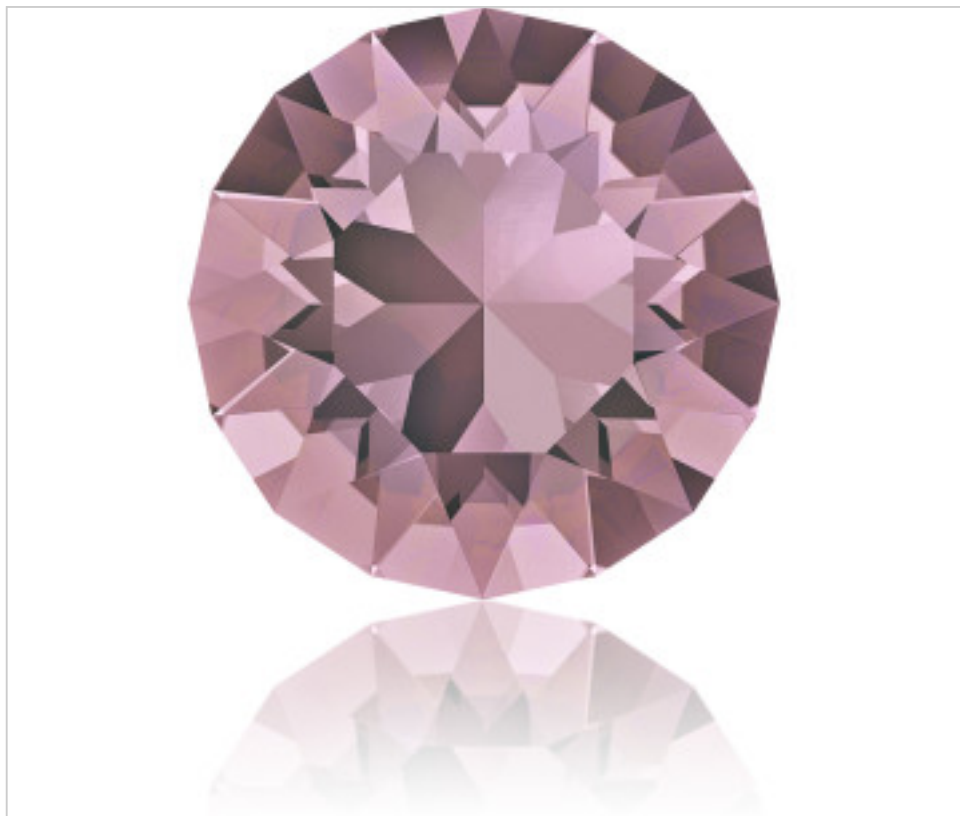

SWAROVSKI CRYSTAL > Swarovski Elements Fashion > Round Stones  
1088 Xirius Chaton Round Stone

PR1088.S39.001C - 1174819

1088 SS39 Crystal Antique PinkF (001 ANTP)

October 02nd, 2024, 05:23

## PRICE

	Lot	P.V.P. excluding VAT
Pedido mínimo	144	0,3816€

Continued on next page >>

SWAROVSKI CRYSTAL > Swarovski Elements Fashion > Round Stones  
1088 Xirius Chaton Round Stone

PR1088.S39.001C - 1174819

1088 SS39 Crystal Antique PinkF (001 ANTP)

## OTHER FEATURES

---

Size: SS39 (8.16-8.41 mm)

Colour: Crystal

Color effect: Antique Pink

Foiled: Platinum Pro Foiling (F)