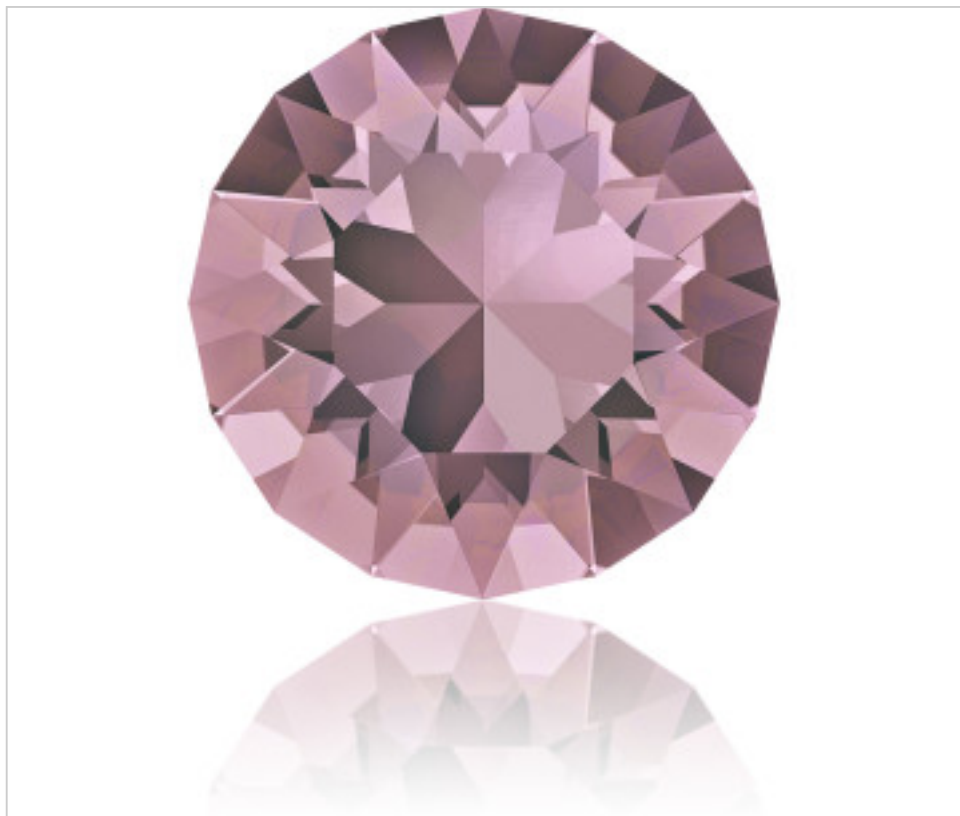

SWAROVSKI CRYSTAL > Swarovski Elements Fashion > Round Stones  
1088 Xirius Chaton Round Stone

PR1088.S39.001C - 1174819

1088 SS39 Crystal Antique PinkF (001 ANTP)

November 21st, 2024, 23:17

## PRICE

	Lot	P.V.P. excluding VAT
Pedido mínimo	144	0,3816€

Continued on next page >>

SWAROVSKI CRYSTAL > Swarovski Elements Fashion > Round Stones  
1088 Xirius Chaton Round Stone

PR1088.S39.001C - 1174819

1088 SS39 Crystal Antique PinkF (001 ANTP)

## OTHER FEATURES

---

Size: SS39 (8.16-8.41 mm)

Colour: Crystal

Color effect: Antique Pink

Foiled: Platinum Pro Foiling (F)