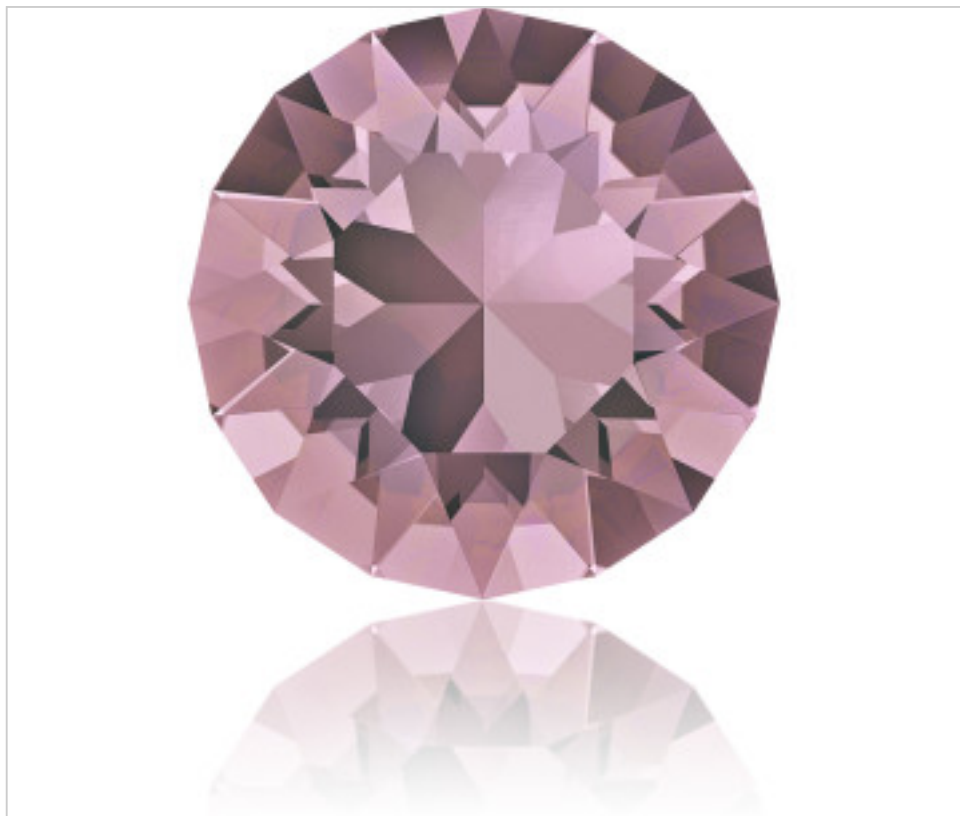

SWAROVSKI CRYSTAL > Swarovski Elements Fashion > Round Stones
1088 Xirius Chaton Round Stone

PR1088.S39.001C - 1174819

1088 SS39 Crystal Antique PinkF (001 ANTP)

December 22nd, 2024, 15:06

PRICE

	Lot	P.V.P. excluding VAT
Pedido mínimo	144	0,3816€

Continued on next page >>

SWAROVSKI CRYSTAL > Swarovski Elements Fashion > Round Stones
1088 Xirius Chaton Round Stone

PR1088.S39.001C - 1174819

1088 SS39 Crystal Antique PinkF (001 ANTP)

TECHNICAL SPECIFICATIONS

Packging: Box 144 Units

OTHER FEATURES

Size: SS39 (8.16-8.41 mm)

Colour: Crystal

Color effect: Antique Pink

Foiled: Platinum Pro Foiling (F)

DOCUMENTS

 [Ceralun](#)

 [Gluing](#)

 [Stone-Setting](#)

 [1088 SS39 Crystal Antique PinkF \(001 ANTP\)](#)