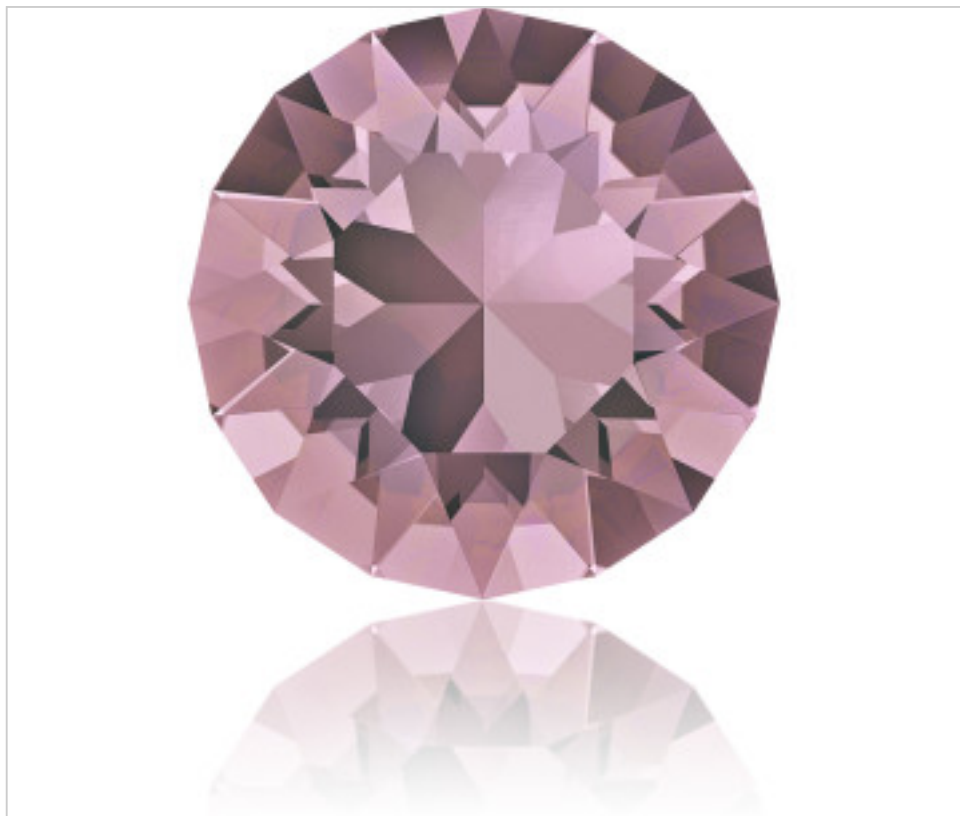

SWAROVSKI CRYSTAL > Swarovski Elements Fashion > Round Stones  
1088 Xirius Chaton Round Stone

PR1088.S39.001C - 1174819

1088 SS39 Crystal Antique PinkF (001 ANTP)

April 06th, 2025, 00:03

## PRICE

	Lot	P.V.P. excluding VAT
Pedido mínimo	144	0,3887€

Continued on next page >>

SWAROVSKI CRYSTAL > Swarovski Elements Fashion > Round Stones  
1088 Xirius Chaton Round Stone

PR1088.S39.001C - 1174819

1088 SS39 Crystal Antique PinkF (001 ANTP)

## OTHER FEATURES

---

Size: SS39 (8.16-8.41 mm)

Colour: Crystal

Color effect: Antique Pink

Foiled: Platinum Pro Foiling (F)