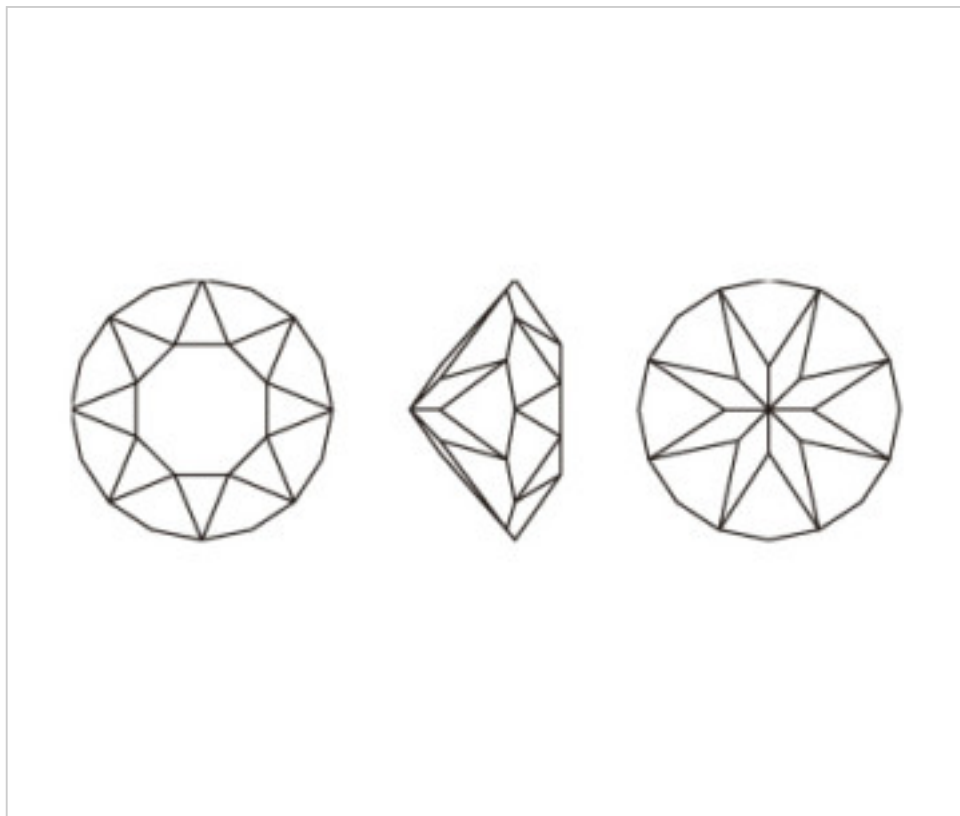

SWAROVSKI CRYSTAL > Swarovski Elements Fashion > Round Stones
1088 Xirius Chaton Round Stone

PR1088.S39.001U - 5135197

1088 SS39 Crystal Metallic SunshineF (001 METSHF)

January 22nd, 2025, 06:01

PRICE

	Lot	P.V.P. excluding VAT
Pedido mínimo	144	0,3894€

Continued on next page >>

SWAROVSKI CRYSTAL > Swarovski Elements Fashion > Round Stones
1088 Xirius Chaton Round Stone

PR1088.S39.001U - 5135197

1088 SS39 Crystal Metallic SunshineF (001 METSHF)

OTHER FEATURES

Size: SS39 (8.16-8.41 mm)

Color effect: Metallic Sunshine

Colour: Crystal

Foiled: Platinum Pro Foiling (F)

DOCUMENTS

 [Ceralun](#)

 [Gluing](#)

 [Stone-Setting](#)